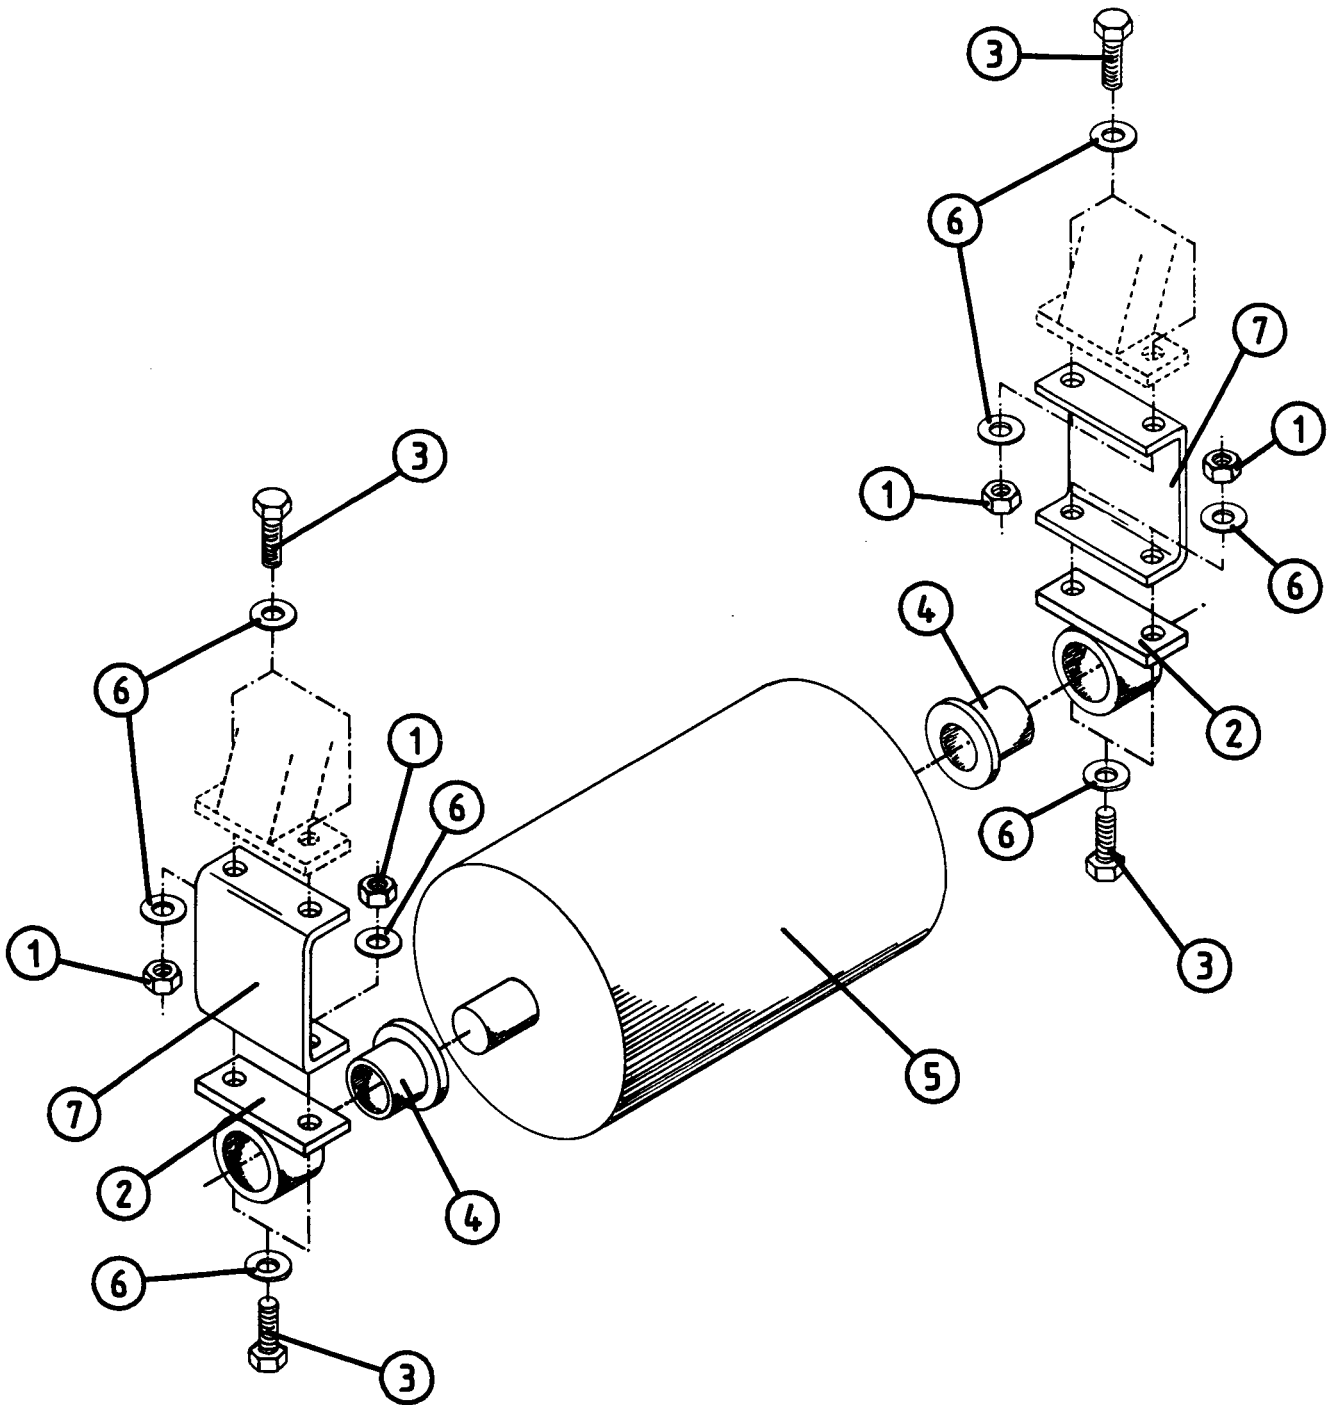

NORSE AUTO WRAP 1500 EH / 1504 EH

SPARE PARTS LIST

6-6

NORSE AUTO WRAP 1500 EH / 1504 EH

SPARE PARTS LIST

SUPPORT ROLLER

POS.	ART.NO.	NUMBER	TERM - TYPE - DIMENSION	(15EH 6-6)
		1500 1504		
1	34230900	4	8	Locking nut, M10
2	34350600	2	2	Bearing casing
3	34110016	4	8	Screw, M10 x 40
4	34360503	2	2	Bearing sleeve
5	34340110	1	1	Support roller
6	34302122	8	16	Washer, M10
7	34611373	-	2	Distance bracket