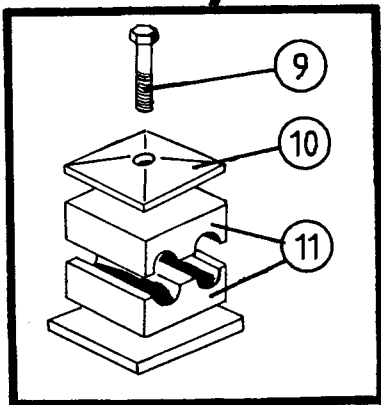

NORSE AUTO WRAP 1500 EH / 1504 EH

SPARE PARTS LIST

4-1

NORSE AUTO WRAP 1500 EH / 1504 EH

SPARE PARTS LIST

TUBES AND HOSES, UPPER FRAME

POS.	ART. NO.	NO:	TERM - TYPE - DIMENSION	(15EH 4-1)
1	34160137	1	Tube, (8mm)	
2	34160133	1	Tube, (10mm)	
3	34160130	1	Tube, (10mm)	
4	34160025	1	Tube, (8mm)	
5	34160131	1	Tube, (10mm)	
6	34160135	1	Tube, (12mm), (Cable tube)	
7	34160132	1	Tube, (10mm)	
8	34160138	1	Tube, (12mm)	
9	34110085	4	Screw, M6 x 35	
10	34260107	4	Top plate, double 6-12mm	
11	34260105	8	Clamp, double 10mm	
12	34061809	1	Fitting, 1/2" x 3/8"	

Machines with 75 cm prestretcher have some addition:

POS.	ART. NO.	NO:	TERM - TYPE - DIMENSION
13	34061898	1	T-piece, T-10-L
14	34061897	1	Fitting, GE-10 x 3/8"
15	34083300	1	Non-return valve, 3/8"
16	34061809	1	Fitting, 1/2" x 3/8"
17	34061300	1	Fitting 90°, 3/8"utv. x 3/8" swivel
18	34061815	1	Joint, G-12-L
19	34061968	1	Plug, PL-12-L
20	34160160	1	Tube, (10mm)