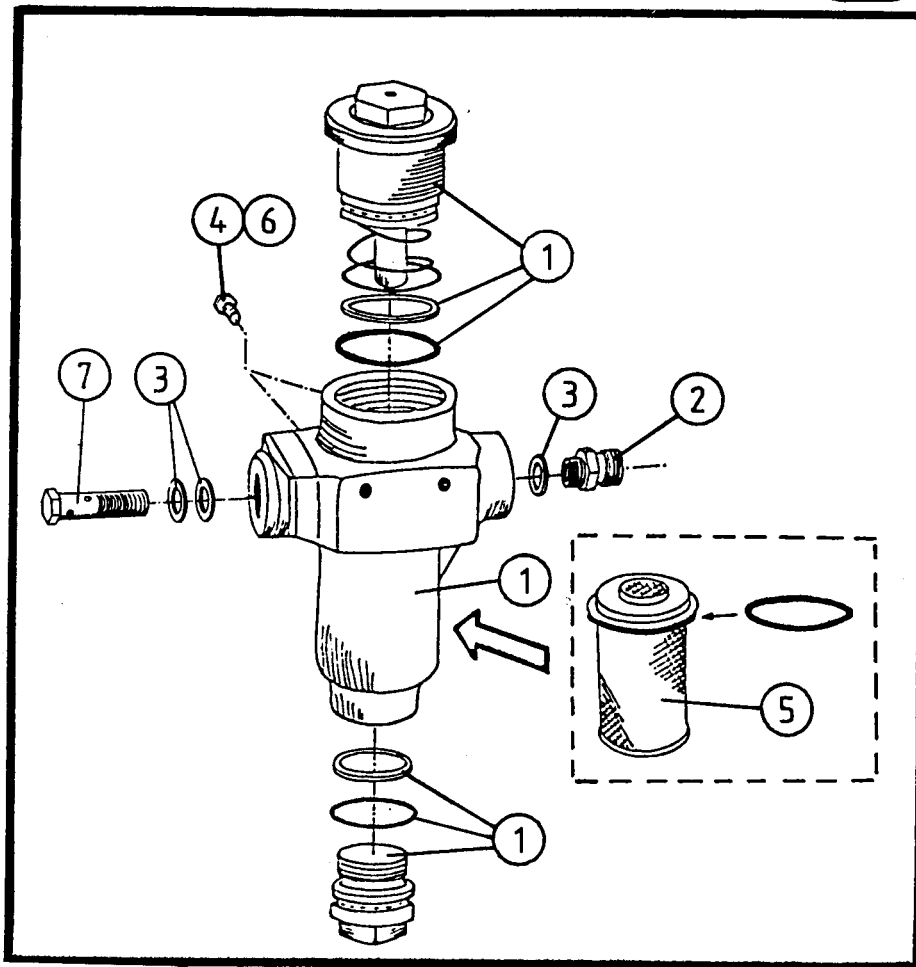

NORSE AUTO WRAP 1500 EH / 1504 EH

SPARE PARTS LIST

WIDTH CYLINDERS

POS.	ART.NO.	NO:	TERM - TYPE - DIMENSION	(15EH 8-4)
1	34119017	4	Screw, M8 x 16	
2	34310400	4	Spring washer, 8 mm	
3	34680011	2	Locking piece	
4	34061803	4	Fitting, 1/4" x 1/4"	
5	34041600	4	Tightening ring, DKAZ 1/4"	
6	34220300	2	Split pin, 8 x 40 mm	
7	34105626	2	Cylinder bolt, $\varnothing$25 x 76 mm	
8a	34001108	2	Cylinder for width, 70/40 UNI, (93-)	
8b	34044014	-	Gasket set for cylinder, 70/40 UNI	
9	34100800	2	Cylinder bolt, $\varnothing$25 x 145 mm	

NORSE AUTO WRAP 1500 EH / 1504 EH

SPARE PARTS LIST

8-5