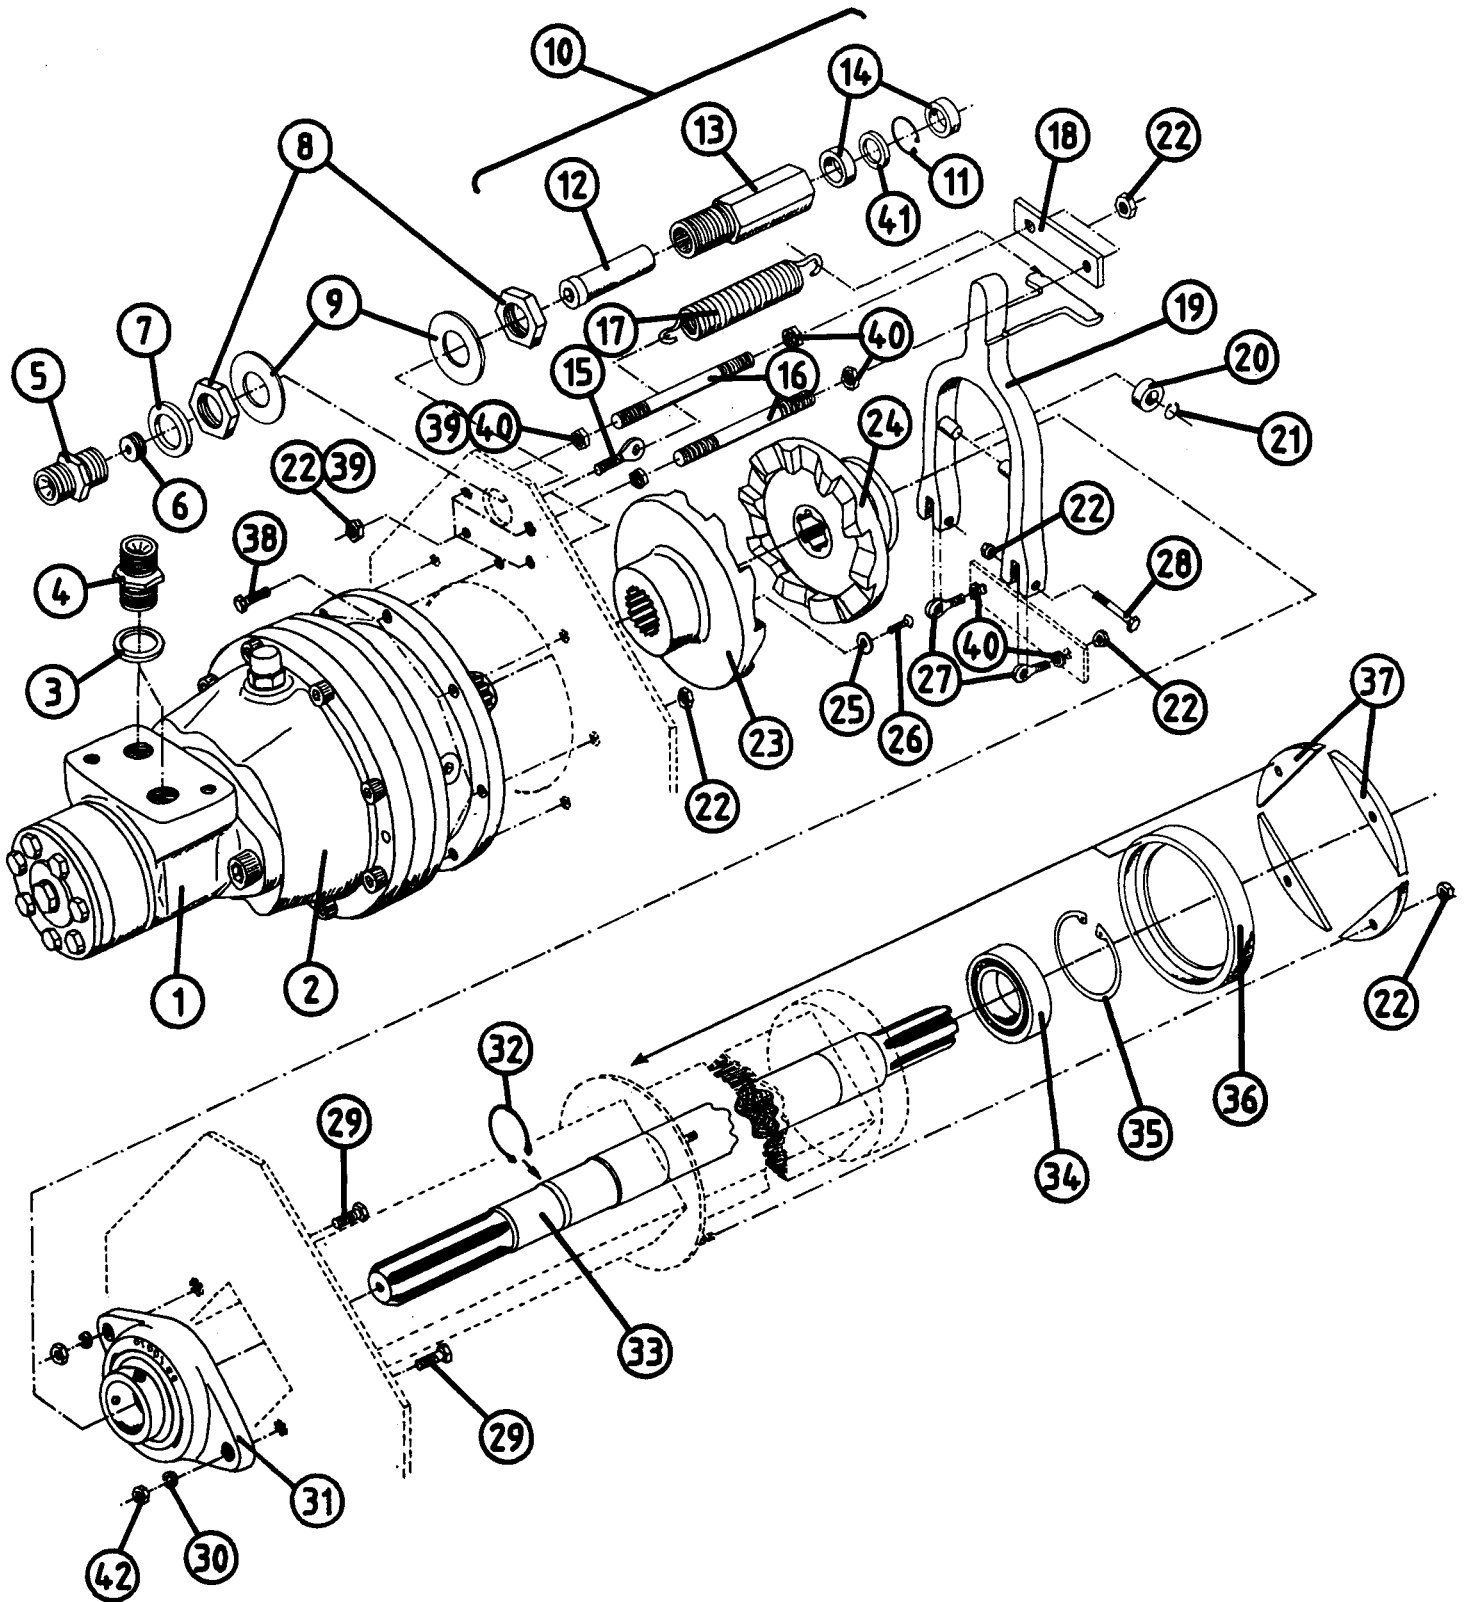

NORSE AUTO WRAP 1500 EH/1504 EH

SPARE PARTS LIST

6-3

NORSE AUTO WRAP 1500 EH / 1504 EH

SPARE PARTS LIST

ROLLERS WORKING

POS.	ART. NO.	NO:	TERM - TYPE - DIMENSION	(15EH 6-3)
1 + 2	34090119	2	Gear motor, compl.	
1a	34090112	2	Roller motor, CH 200 S	
1b	34044025	-	Gasket set for CH 200 S	
2a	34090128	2	Planet gear, PG 100, (1:6)	
2b	34044031	-	Repair set for PG 100	
3	34041800	4	Tightening ring, DKAZ. 1/2"	
4	34061804	4	Fitting, 1/2" x 1/4"	
5	34061954	2	Fitting, 3/8" x 1/4", for nozzle	
6	34061915	2	Nozzle, 1 mm	
7	34041700	2	Tightening ring, DKAZ 3/8"	
8	34239901	4	Hexagonal tube nut, 3/4" BSP	
9	34041300	4	Copper packing, 3/4"	
10	34001107	2	Free coupling cylinder, compl. (92-)	
11	34240717	2	Locking ring, I 22	
12	34020604	2	Bar, (92-)	
13	34010703	2	Sleeve, (92-)	
14	34044016	2	Gasket set for free coupling cylinder, (92-)	
15	34119043	4	Eye bolt, M8 X 25	
16	34119042	4	Thread bar, M8 X 180	
17	34430300	4	Spring	
18	34380500	2	Stop bar	
19	34920537	2	Fork	
20	34320518	4	Roller, LR 201 NPPU	
21	34240716	4	Locking ring, A 12	
22	34230500	40	Locking nut, M8	
23	34140007	2	Coupling-half, gear	
24	34140008	2	Coupling-half, shaft	
25	34302134	6	Washer, 6,4 x 20 x 2 mm	
26	34110092	6	Screw, M6 x 10	
27	34119047	4	Eye screw, M8 x 50	
28	34110002	4	Screw, M8 x 40	
29	34118900	4	Screw, M12 x 40	
30	34310600	4	Spring washer, 12 mm	
31	34320520	2	Flange bearing, RCJTY 40	
32	34240701	2	Locking ring, A 40	
33	34130216	2	Roller shaft	
34	34320519	2	Bearing 1309, (ø45 x 100 x 25 mm)	
35	34240715	2	Locking ring, I 100	
36	34480014	2	Support ring, inside	
37	34920538	8	Inner clamp piece	
38	34112700	12	Screw, M8 x 30	
39	34302121	8	Washer, M8	
40	34230400	12	Nut, M8	
41	34031902	2	Support ring	
42	34231300	4	Locking nut, M12