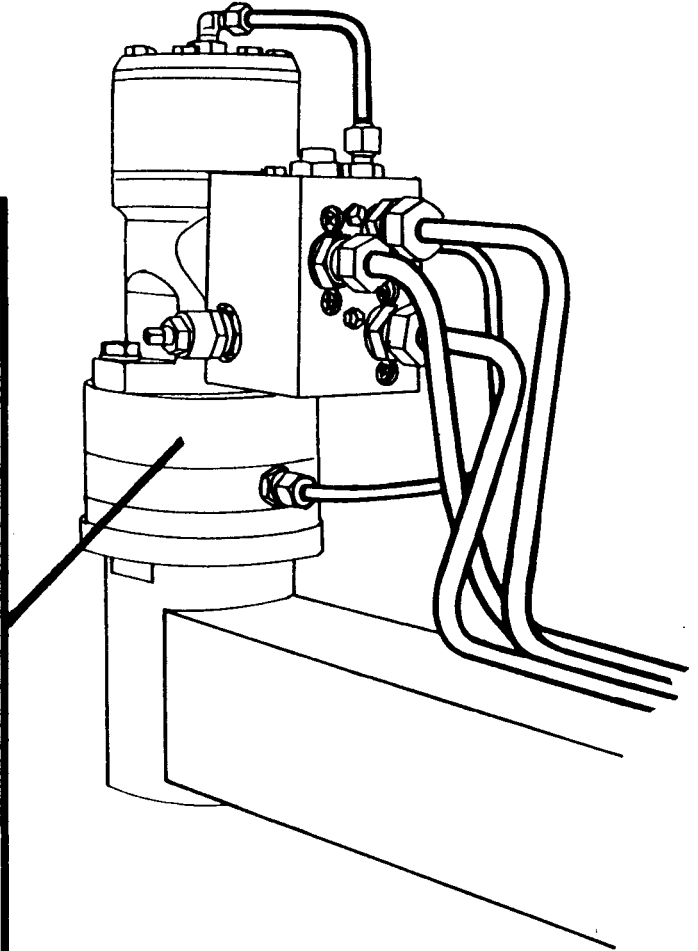

NORSE AUTO WRAP 1500 EH / 1504 EH

SPARE PARTS LIST

8-2

NORSE AUTO WRAP SPARE PARTS LIST

1500 EH / 1504 EH

ROTATION ARM MOTOR / BRAKE

POS.	ART.NO.	NO:	TERM - TYPE - DIMENSION	(15EH 8-2)
1	34111000	2	Screw, M12 x 110	
2	34310600	2	Spring washer, 12 mm	
3a	34090120	1	Hydr. motor, CR 400 S	
3b	34044024	-	Gasket set, CR 400 S	
3c	34043900	-	Gasket set, MS 400, (older type)	
4	34061953	1	Albow fitting, adjustable, 1/4"	
6	34130215	1	Conversion, spline/wedge, compl.	
7	34280002	2	Steering pin for brake, (92-)	
8a	34090127	1	Hydr. brake, RF 40, (92-)	
8b	34044044	2	O-ring for brake, 82,27 x 1,78 mm	
8c	34044028	-	Repair set for brake, RF 40	
8d	34044027	-	Repair set for brake, RF 30, (older type)	
9	34061927	1	Fitting, 1/8" x 1/4"	
10	34041500	1	Tightening ring, DKAZ 1/8"	
12	34611338	1	Sationary arm