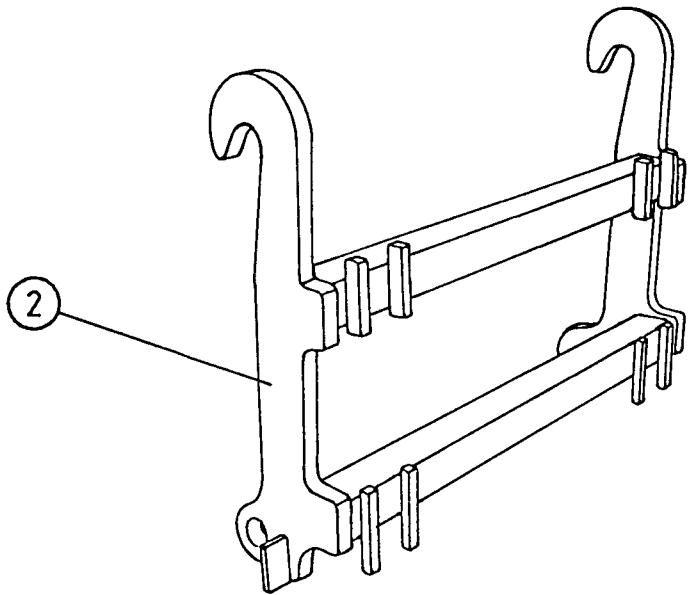

NORSE AUTO WRAP 1500 EH / 1504 EH

SPARE PARTS LIST

2-2

NORSE AUTO WRAP SPARE PARTS LIST

1500 EH / 1504 EH

FASTENING BRACKETS, FRONT LOADER

POS.	ART.NO.	NO:	TERM - TYPE - DIMENSION	(15EH 2-2)
1	34703805	1	Fastening bracet, VOLVO 621/641 (extra)	
2	34703806	1	Fastening bracet, VOLVO 4300 (extra)	
* 3	34660103	2	Fastening bracket, Ålø front loader	
* 4	34660101	2	Fastening bracket, Trima/Bergsjø front loader	

* Pos. 3 or 4 as standard. (In Scandinavian countries only)