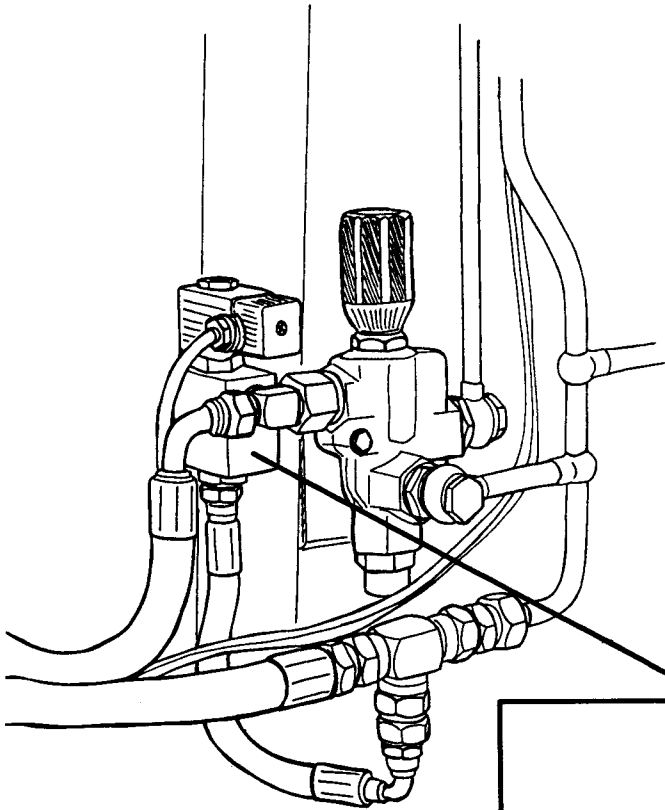

NORSE AUTO WRAP SPARE PARTS LIST

1500 EH / 1504 EH

MAGNET VALVES, MANOUVER CENTRAL

POS.	ART. NO.	NO:	TERM - TYPE - DIMENSION	(15EH 8-9)
	34085800	1	Manouver central, compl. w/valves, AW 1500	
	34087547	1	Manouver central, compl. w/valves, AW 1504	
1	34119050	4	Set screw, M5 x 70	
2	34082491	2	LC1-E2, Valve for cutter and width, cpl.	
3	34087521	5	Magnet coil for LC-valve	
4	34084900	1	LC1-VR/AB, Pilot controled non-return valve	
6	34119049	8	Set screw, M5 x 30	
7	34087191	1	LC1Y-K12C, Valve for rotating arm's motor	
8	34087515	1	Basic valve block	
9	34087000	1	LC1-VR/T-C, non-return valve	
10	34044005	16	O-ring below LC-valve	

NORSE AUTO WRAP 1500 EH / 1504 EH

SPARE PARTS LIST

8-10

Copyright © 2000 Norse Auto Wrap, Inc. All rights reserved.