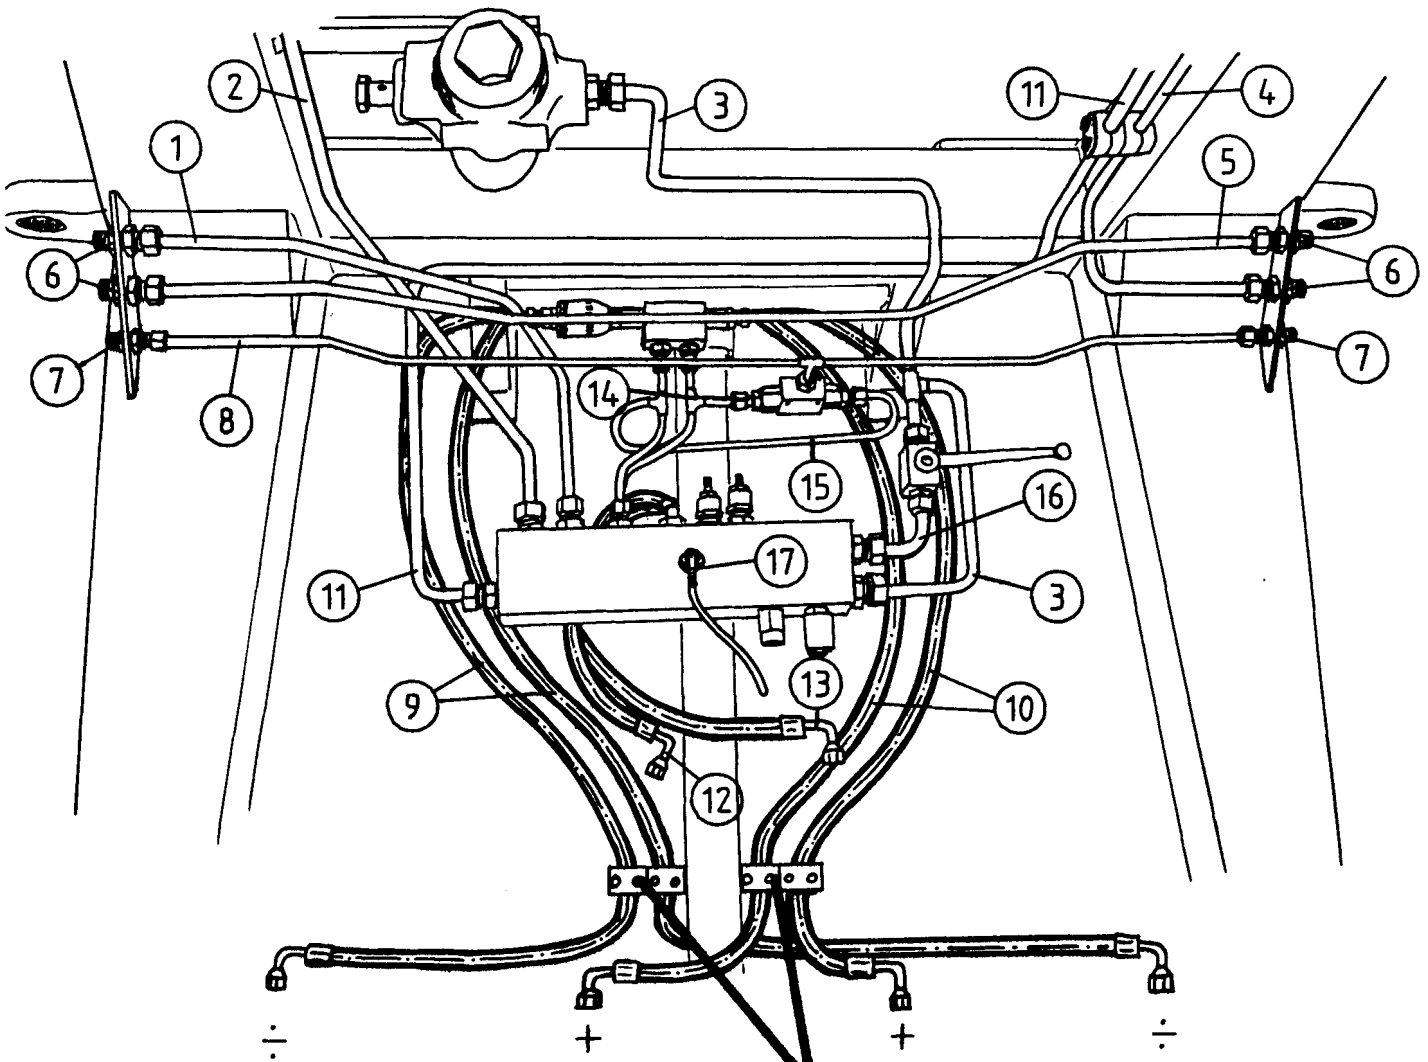

NORSE AUTO WRAP 1500 EH / 1504 EH

SPARE PARTS LIST

4-4

NORSE AUTO WRAP SPARE PARTS LIST

1500 EH/1504 EH

TUBES AND HOSES, BOTTOM FRAME

POS.	ART.NO.	NUMBER	TERM	TYPE	DIMENSION	(15EH 4-4)
		1500	1504			
1	34160124	1	1	Tube,	(10mm)	
* 2	34160120	1	1	Tube,	(12mm)	
* 3	34160121	1	1	Tube,	(12mm)	
* 4	34160126	1	-	Tube,	(10mm)	
5	34160125	1	-	Tube,	(10mm)	
6	34061930	4	4	Fitting,	3/8"	
7	34061917	2	2	Fitting,	1/4"	
8	34160127	1	1	Tube,	(8mm)	
9	34051761	2	2	Hose,	1/4" x 1190 mm	
10	34051762	2	2	Hose,	1/4" x 930 mm	
* 11	34160123	1	-	Tube,	(12mm)	
12	34051759	1	1	Hose,	1/4" x 740 mm	
13	34051758	1	1	Hose,	1/4" x 900 mm	
14	34160128	1	1	Tube,	(8mm)	
15	34160129	1	-	Tube,	(8mm)	
16	34160122	1	1	Tube,	(12mm)	
17	34460105	1	1	Emergency outlet hose		
18	34110085	8	8	Screw,	M6 x 35	
19	34260112	4	4	Top plate,	single 16mm	
20	34260111	8	8	Clamp,	single 16mm	

* Also on page 4-3.