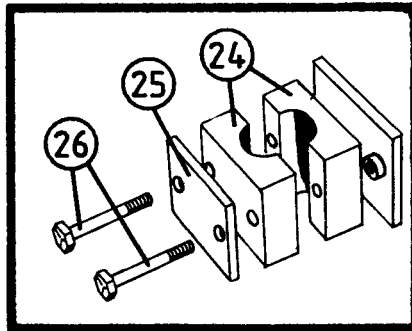

NORSE AUTO WRAP 1500 EH / 1504 EH

SPARE PARTS LIST

4-3

NORSE AUTO WRAP SPARE PARTS LIST

1500 EH / 1504 EH

TUBES AND HOSES, MAIN FRAME

POS.	ART. NO.	NO:	TERM - TYPE - DIMENSION	(15EH 4-3)
1	34061934	1	Fitting, 1/2"	
2	34301200	2	Washer, 21 x 37 x 3 mm	
3	34041800	2	Tightening ring, DKAZ 1/2"	
4	34082900	1	No return valve, 1/2"	
5	34061868	1	O-fitting, 1/2" external x 1/2" w/swivel	
6	34061874	1	T-piece, 1/2" external	
* 7	34051772	1	Hose, 3/8" x 370 mm	
* 8	34051769	1	Hose, 1/2" x 2m	
* 9	34051770	1	Hose, 1/2" x 1,5m	
* 10	34051773	1	Hose, 3/8" x 370 mm	
11	34160126	1	Tube, (10mm), (not for 1504)	
12	34051810	1	Hose, 1/4" x 550 mm	
13	34051809	3	Hose, 1/4" x 600 mm	
14	34051811	2	Hose, 1/4" x 530 mm	
15	34160120	1	Tube, (12mm)	
16	34160121	1	Tube, (12mm)	
* 17	34051778	1	Hose, 1/2" x 535 mm	
18	34160123	1	Tube, (12mm)	
19	34260109	4	Tube holder, single 12mm	
20	34260108	2	Top-plate, single 6 - 12 mm	
21	34119001	2	Screw, M6 x 30	
22	34119046	2	Screw, M6 x 55	
23	34260106	2	Tube holder, single 10mm	
24	34260114	2	Tube holder, single 22mm	
25	34260115	1	Top-plate, single 22mm	
26	34119051	2	Screw, M6 x 40	
27	34061809	1	Fitting, 1/2" x 3/8"	
28	34060100	1	Fitting, 3/8" x 3/8"	

* Also on page 4-2.