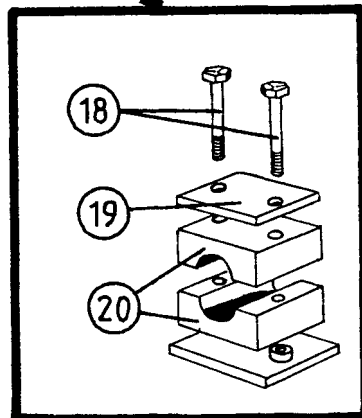

NORSE AUTO WRAP 1500 EH / 1504 EH

SPARE PARTS LIST

4-4

NORSE AUTO WRAP SPARE PARTS LIST

1500 EH/1504 EH

TUBES AND HOSES, BOTTOM FRAME

POS.	ART.NO.	NUMBER	TERM	TYPE	DIMENSION	(15EH 4-4)
		1500	1504			
1	34160124	1	1	Tube,	(10mm)	
* 2	34160120	1	1	Tube,	(12mm)	
* 3	34160121	1	1	Tube,	(12mm)	
* 4	34160126	1	-	Tube,	(10mm)	
5	34160125	1	-	Tube,	(10mm)	
6	34061930	4	4	Fitting,	3/8"	
7	34061917	2	2	Fitting,	1/4"	
8	34160127	1	1	Tube,	(8mm)	
9	34051761	2	2	Hose,	1/4" x 1190 mm	
10	34051762	2	2	Hose,	1/4" x 930 mm	
* 11	34160123	1	-	Tube,	(12mm)	
12	34051759	1	1	Hose,	1/4" x 740 mm	
13	34051758	1	1	Hose,	1/4" x 900 mm	
14	34160128	1	1	Tube,	(8mm)	
15	34160129	1	-	Tube,	(8mm)	
16	34160122	1	1	Tube,	(12mm)	
17	34460105	1	1	Emergency outlet hose		
18	34110085	8	8	Screw,	M6 x 35	
19	34260112	4	4	Top plate,	single 16mm	
20	34260111	8	8	Clamp,	single 16mm	

* Also on page 4-3.