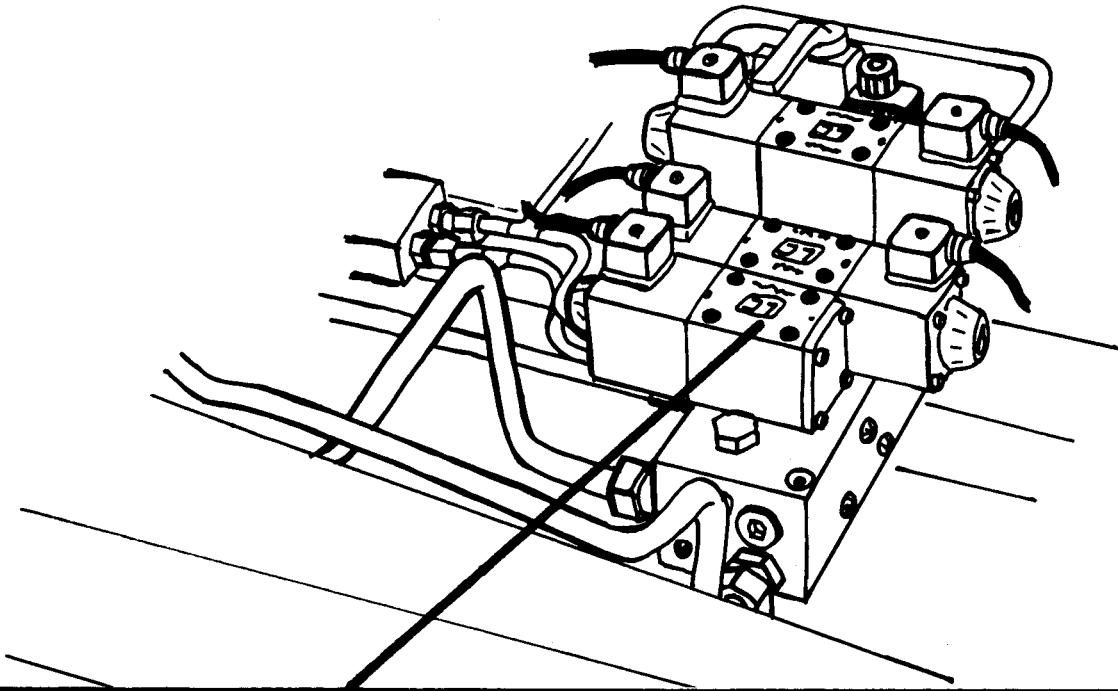

NORSE AUTO WRAP SPARE PARTS LIST

1500 EH / 1504 EH

MANOUVER CENTRAL

POS.	ART.NO.	NUMBER 1500 1504	TERM - TYPE - DIMENSION	(15EH 8-8)
	34085800	1	-	Manouver central, compl. w/valves, AW 1500
	34087547	-	1	Manouver central, compl. w/valves, AW 1504
1	34086800	1	1	Master valve
2	34044007	1	1	O-ring set for master valve
3	34119032	4	4	Blind-plug, M12 x 12
4	34041600	4	4	Tightening ring, DKAZ 1/4"
5	34041700	8	8	Tightening ring, DKAZ 3/8"
6	34060100	1	1	Fitting, 3/8" x 3/8"
7	34119033	3	3	Set screw, M8 x 70
8	34920534	1	1	Blind-plug, 3/4" UNC
9	34041800	3	3	Tightening ring, DKAZ 1/2"
10	34061845	1	1	Fitting, 1/2" x 1/2"
11	34086900	1	1	Safety valve, VM6 2-F
12	34044004	1	1	O-ring, DOWTY 114
13	34044003	1	1	Copper packing, 12 x 18 x 1,5 mm
14	34230500	3	3	Locking nut, M8
15	34119034	1	1	Set screw, 3/8"
16	34044006	1	1	O-ring set for 12 C 1-S
17	34084200	1	1	"John Deere" valve, 12 C 1-S
18	34086700	1	1	Volum-control, 22 l/min.
19	34044008	1	1	O-ring-set for Volume control
20	34061809	4	4	Fitting, 3/8" x 1/2"
21a	34061805	3	2	Fitting, 1/4" - 3/8"
21b	34060100	-	1	Fitting, 3/8" x 3/8"
22	34087519	1	1	Safety valve, 1D 30-F-30 S
23	34044010	1	1	O-ring set for safety valve
24	34061915	1	1	Nozzle, 1 mm
25	34061954	1	1	Fitting, 1/4" x 3/8" for nozzle

NORSE AUTO WRAP 1500 EH / 1504 EH

SPARE PARTS LIST

8-9