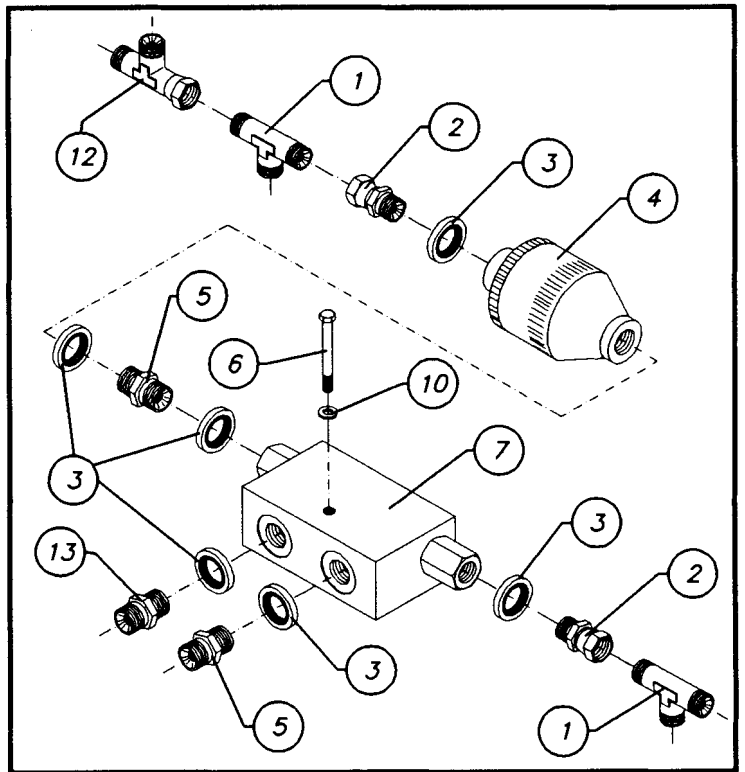

NORSE AUTO WRAP 1500 EH / 1504 EH

SPARE PARTS LIST

8-7

NORSE AUTO WRAP SPARE PARTS LIST

1500 EH / 1504 EH

DIFFERENT VALVES, 1504

POS.	ART.NO.	NO:	TERM - TYPE - DIMENSION	(15EH 8-7)
1	34061944	2	T-piece, 1/4" ext.	
2	34061866	2	Fitting, 1/4" ext. x 1/4" w/swivel	
3	34041600	12	Tightening ring, DKAZ 1/4"	
4	34085500	1	Choker/non-return valve, 1/4"	
5	34061803	3	Fitting, 1/4" x 1/4"	
6	34119007	1	Screw, M5 x 35	
7	34082100	2	Double pilot, non-return valve, Fimma BP2/07	
8	34085900	1	Ball valve, M18 x 1,5	
9	34061964	1	Fitting, M18x1,5 x 1/4"	
10	34311102	1	Washer, 5mm	
11	34041000	1	Copper packing, 1/4"	
12	34061965	1	T-piece, 1/4" ext. + 1 w/swivel	
13	34061805	6	Ansatsnippel, 3/8" x 1/4"	
14	34087517	1	Shuttle valve, VS-06	
15	34044045	1	Copper packing, M18	
16	34061885	1	Blind-plug, 1/4"	
17	34087545	1	Squeeze valve, compl.	
18	34041800	4	Tightening ring, DKAZ, 1/2"	
19	34061943	2	Fitting, 1/2" ext. x M16x1,5 int.	
20	34043500	4	Tightening ring, DKAZ, M16	
21	34061935	2	Screw, M16 x 1,5 for hose coupling	
22	34061809	1	Fitting, 1/2" x 3/8"	
23	34087546	1	Squeeze valve, 4H410, adjustable	
24	34044046	-	O-ring set for 4H410	
25	34061886	1	Blind-plug, 3/8"	
26	34041700	1	Tightening ring, DKAZ, 3/8"	
27	34061963	1	Accumulator, H 350 R	
28	34260206	1	Hose clamp, 77-95 mm	
29	34230100	2	Locking nut, M5