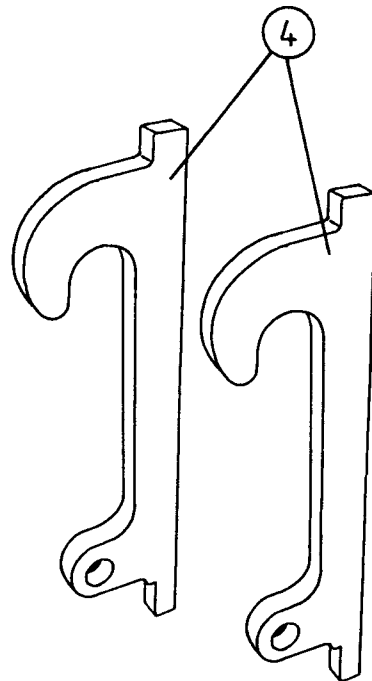

NORSE AUTO WRAP 1500 EH / 1504 EH

SPARE PARTS LIST

2-2

NORSE AUTO WRAP SPARE PARTS LIST

1500 EH / 1504 EH

FASTENING BRACKETS, FRONT LOADER

POS.	ART.NO.	NO:	TERM - TYPE - DIMENSION	(15EH 2-2)
1	34703805	1	Fastening bracet, VOLVO 621/641 (extra)	
2	34703806	1	Fastening bracet, VOLVO 4300 (extra)	
* 3	34660103	2	Fastening bracket, Ålø front loader	
* 4	34660101	2	Fastening bracket, Trima/Bergsjø front loader	

* Pos. 3 or 4 as standard. (In Scandinavian countries only)