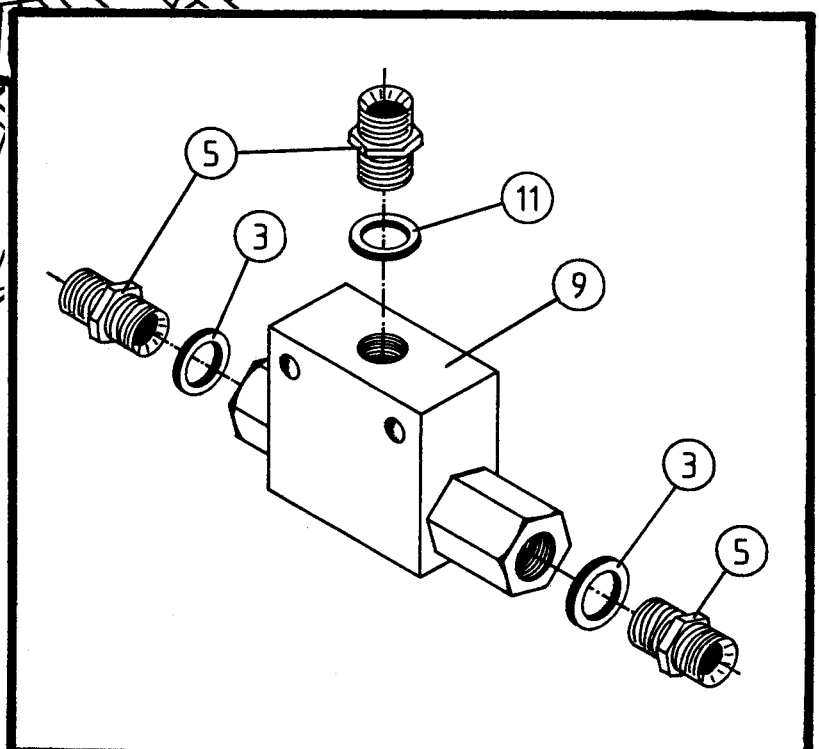

NORSE AUTO WRAP 1500 EH / 1504 EH

SPARE PARTS LIST

8-6

NORSE AUTO WRAP SPARE PARTS LIST

1500 EH / 1504 EH

DIFFERENT VALVES, 1500

POS.	ART. NO.	NO:	TERM - TYPE - DIMENSION	(15EH 8-6)
1	34061944	2	T-piece, 1/4" ext.	
2	34061866	2	Fitting, 1/4" ext. x 1/4" w/swivel	
3	34041600	6	Tightening ring, DKAZ 1/4"	
4	34085500	1	Choker/non-return valve, 1/4"	
5	34061803	6	Fitting, 1/4" x 1/4"	
6	34119007	1	Screw, M5 x 35	
7	34082100	1	Double pilot, non-return valve, Fimma BP2/07	
8	34085900	1	Ball valve, M18 x 1.5	
9	34087517	1	Shuttle valve, VS-06	
10	34311102	1	Spring washer, 5 mm	
11	34041000	3	Copper packing, 1/4"