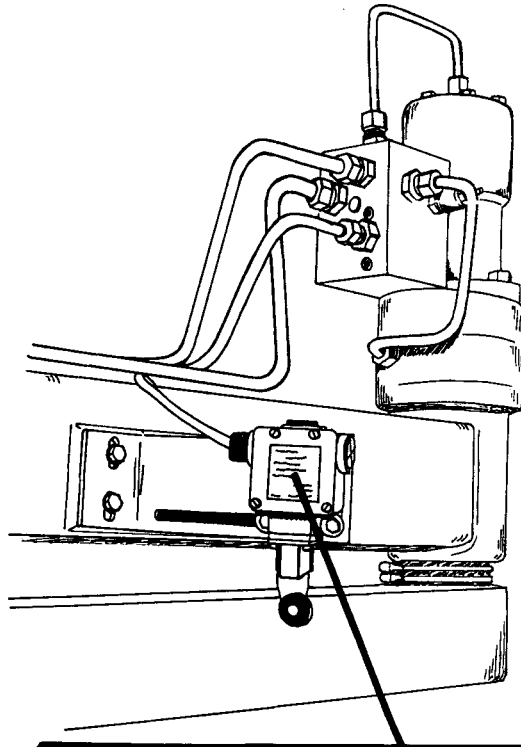

NORSE AUTO WRAP 1500 EH / 1504 EH

SPARE PARTS LIST

7-2

NORSE AUTO WRAP 1500 EH / 1504 EH

SPARE PARTS LIST

ROTATION COUNTER

POS.	ART.NO.	NO:	TERM - TYPE - DIMENSION	(15EH 7-2)
1	34230300	2	Locking nut, M6	
2	34302120	2	Washer, M6	
3	34680016	1	Switch bracket	
4	34230100	2	Locking nut, M5	
5	34950154	1	Limit switch, XCK - M115	
6	34119029	2	Screw, M5 x 20	
7	34302136	2	Washer, 5,3 x 15 x 1,25 mm	
8	34950155	1	PG Nippel, PG-11