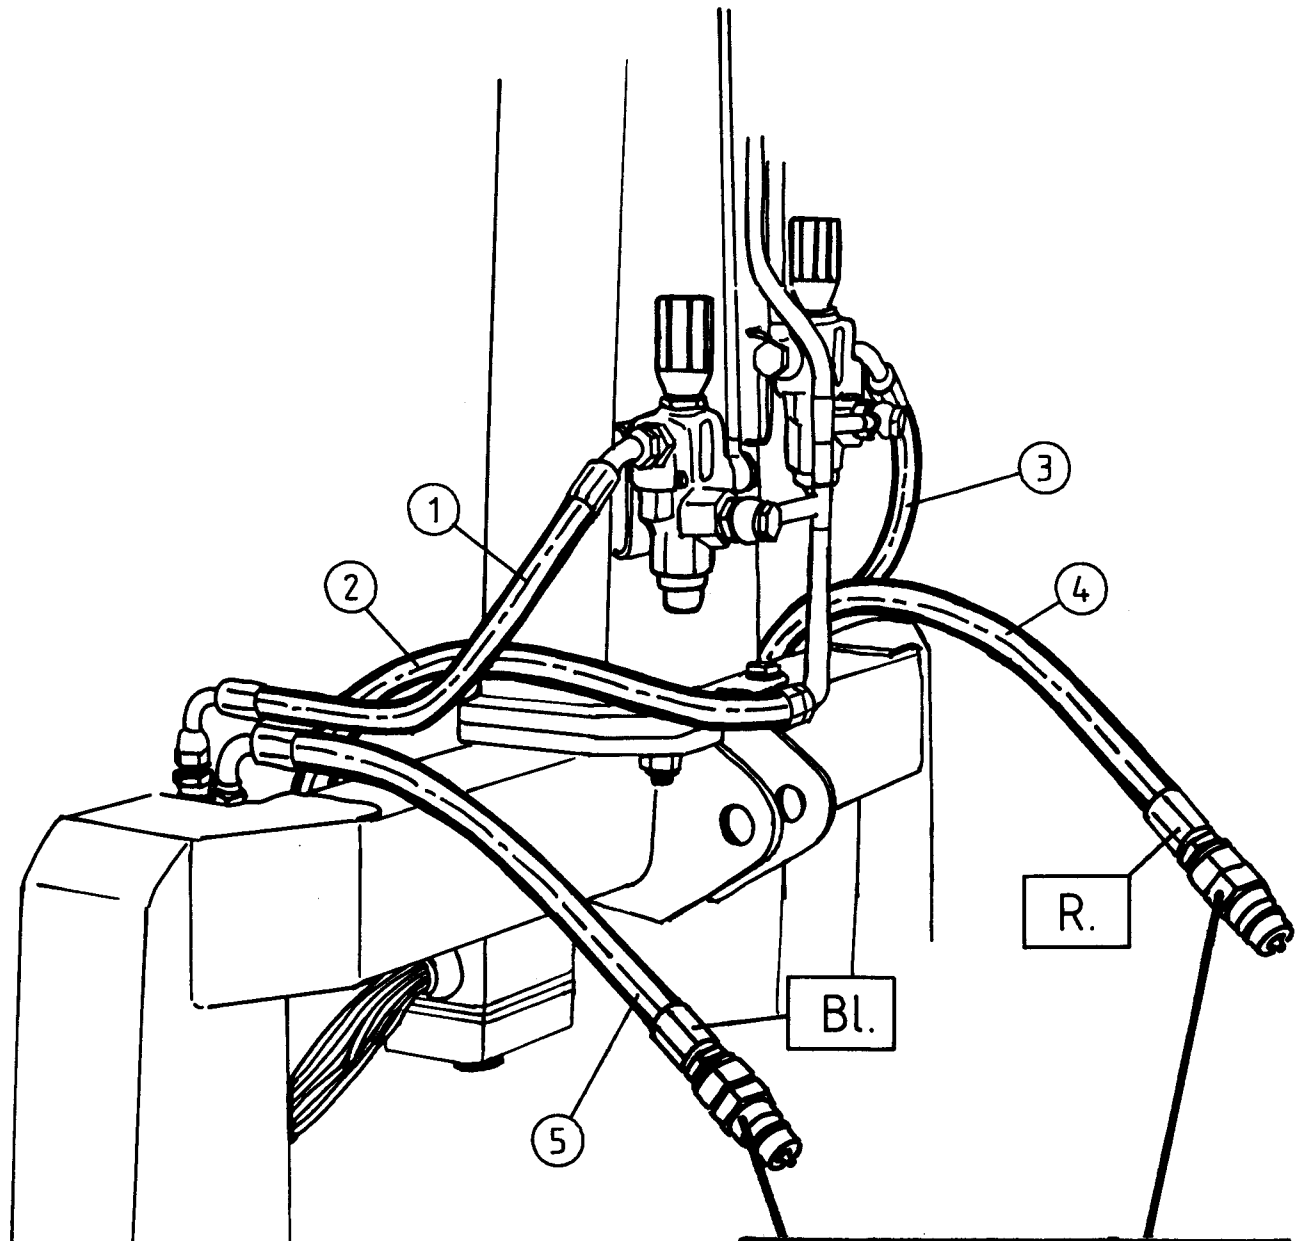

NORSE AUTO WRAP 1500 EH / 1504 EH

SPARE PARTS LIST

TUBES AND HOSES, UPPER FRAME

POS.	ART. NO.	NO:	TERM - TYPE - DIMENSION	(15EH 4-1)
1	34160137	1	Tube, (8mm)	
2	34160133	1	Tube, (10mm)	
3	34160130	1	Tube, (10mm)	
4	34160025	1	Tube, (8mm)	
5	34160131	1	Tube, (10mm)	
6	34160135	1	Tube, (12mm), (Cable tube)	
7	34160132	1	Tube, (10mm)	
8	34160138	1	Tube, (12mm)	
9	34110085	4	Screw, M6 x 35	
10	34260107	4	Top plate, double 6-12mm	
11	34260105	8	Clamp, double 10mm	
12	34061809	1	Fitting, 1/2" x 3/8"	

Machines with 75 cm prestretcher have some addition:

POS.	ART. NO.	NO:	TERM - TYPE - DIMENSION
13	34061898	1	T-piece, T-10-L
14	34061897	1	Fitting, GE-10 x 3/8"
15	34083300	1	Non-return valve, 3/8"
16	34061809	1	Fitting, 1/2" x 3/8"
17	34061300	1	Fitting 90°, 3/8"utv. x 3/8" swivel
18	34061815	1	Joint, G-12-L
19	34061968	1	Plug, PL-12-L
20	34160160	1	Tube, (10mm)

NORSE AUTO WRAP 1500 EH / 1504 EH

SPARE PARTS LIST

4-2