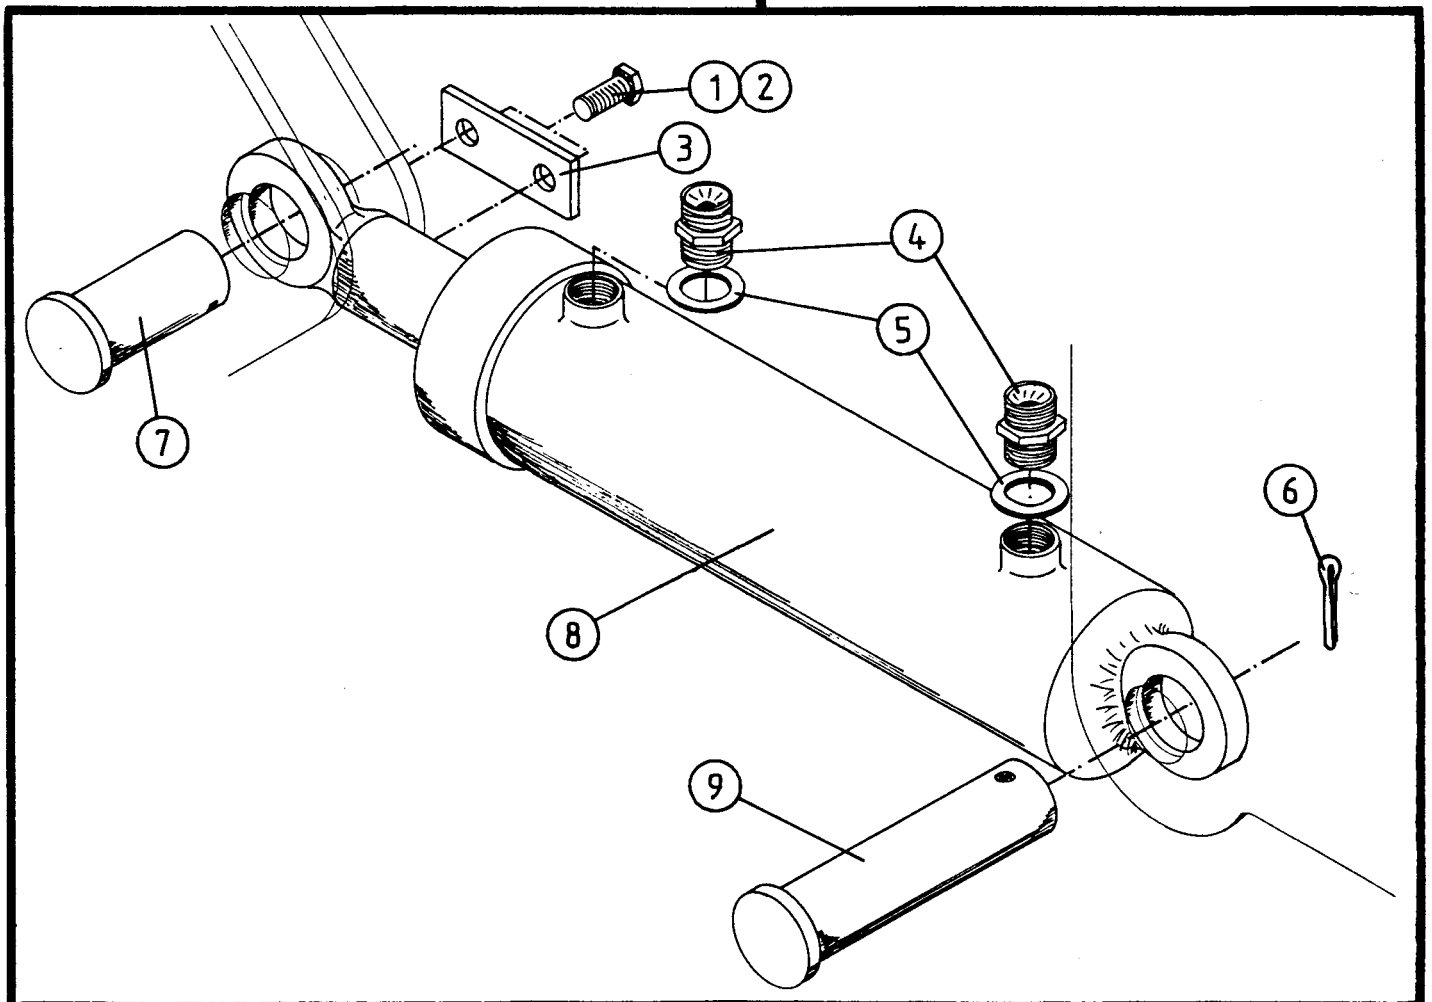

NORSE AUTO WRAP 1500 EH / 1504 EH

SPARE PARTS LIST

(8-4)

NORSE AUTO WRAP 1500 EH / 1504 EH

SPARE PARTS LIST

WIDTH CYLINDERS

POS.	ART.NO.	NO:	TERM - TYPE - DIMENSION	(15EH 8-4)
1	34119017	4	Screw, M8 x 16	
2	34310400	4	Spring washer, 8 mm	
3	34680011	2	Locking piece	
4	34061803	4	Fitting, 1/4" x 1/4"	
5	34041600	4	Tightening ring, DKAZ 1/4"	
6	34220300	2	Split pin, 8 x 40 mm	
7	34105626	2	Cylinder bolt, $\varnothing$25 x 76 mm	
8a	34001108	2	Cylinder for width, 70/40 UNI, (93-)	
8b	34044014	-	Gasket set for cylinder, 70/40 UNI	
9	34100800	2	Cylinder bolt, $\varnothing$25 x 145 mm