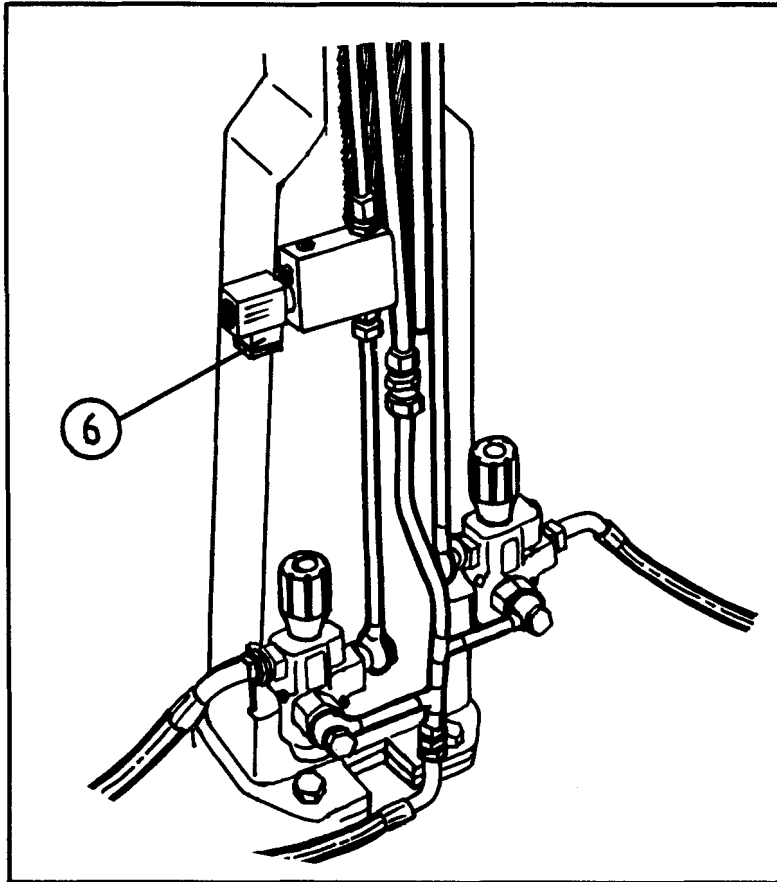

NORSE AUTO WRAP 1500 EH / 1504 EH

SPARE PARTS LIST

(7-0)

*Ventilkabel-nummer.
Valve cord numbers.*