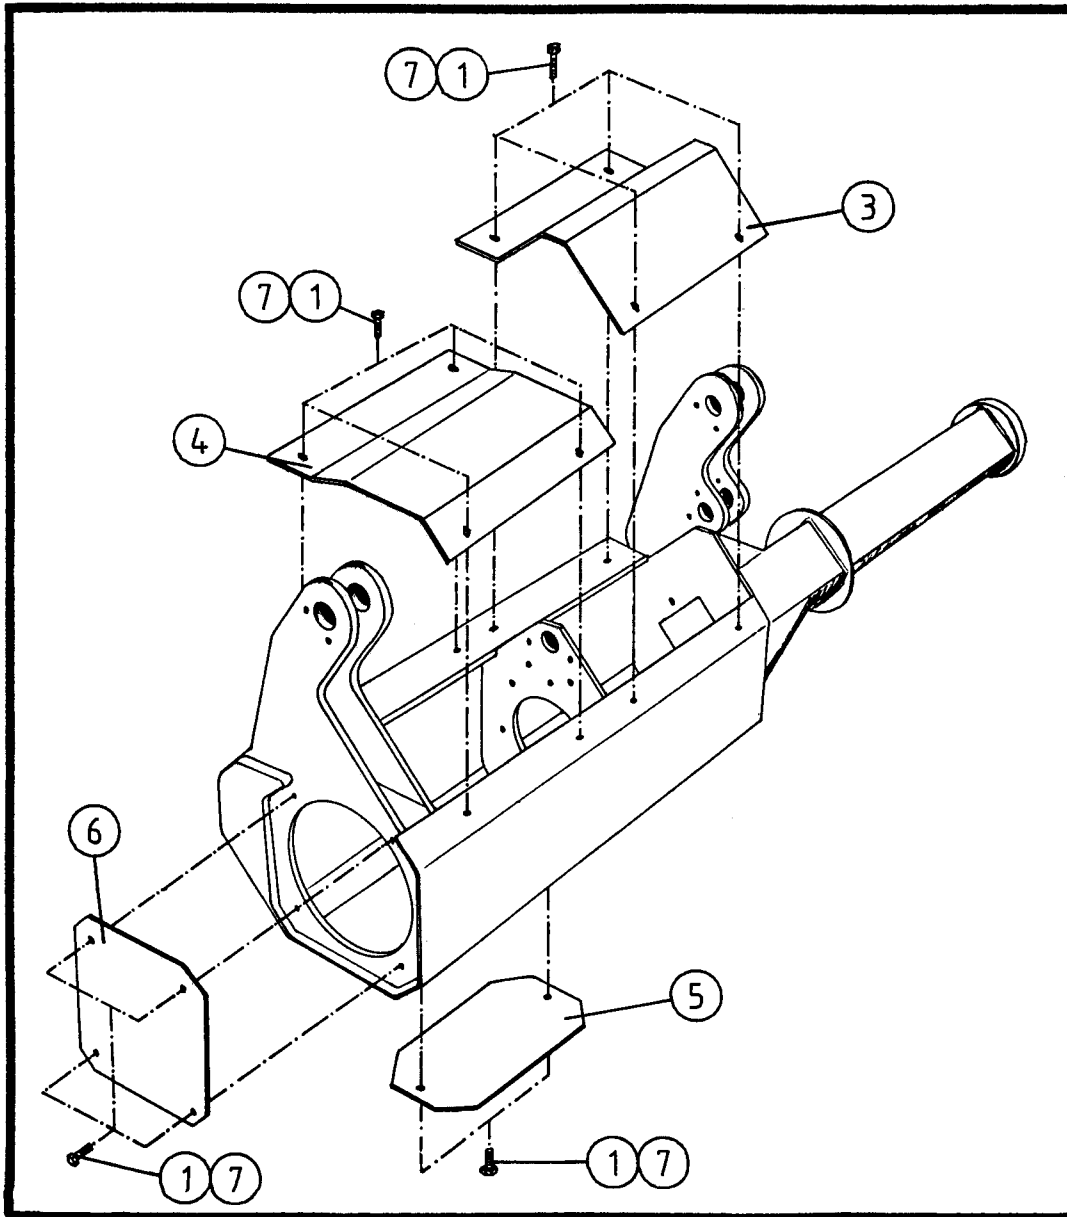

NORSE AUTO WRAP 1500 EH / 1504 EH

SPARE PARTS LIST

1-3

NORSE AUTO WRAP 1500 EH / 1504 EH

SPARE PARTS LIST

COVERS

POS.	ART.NO.	NO:	TERM - TYPE - DIMENSION	(15EH 1-3)
1	34110092	28	Screw, M6 x 10	
3	34920544	2	Covering, "free wheel" coupling	
4	34920543	2	Covering, oil motor	
5	34920541	2	Cover p!ate	
6	34920542	2	End cover	
7	34302134	28	Washer, 6,4 x 20 x 2 mm	
8	34230500	4	Locking nut, M8	
9	34302121	4	Washer, M8	
10	34920545	1	Valve cover