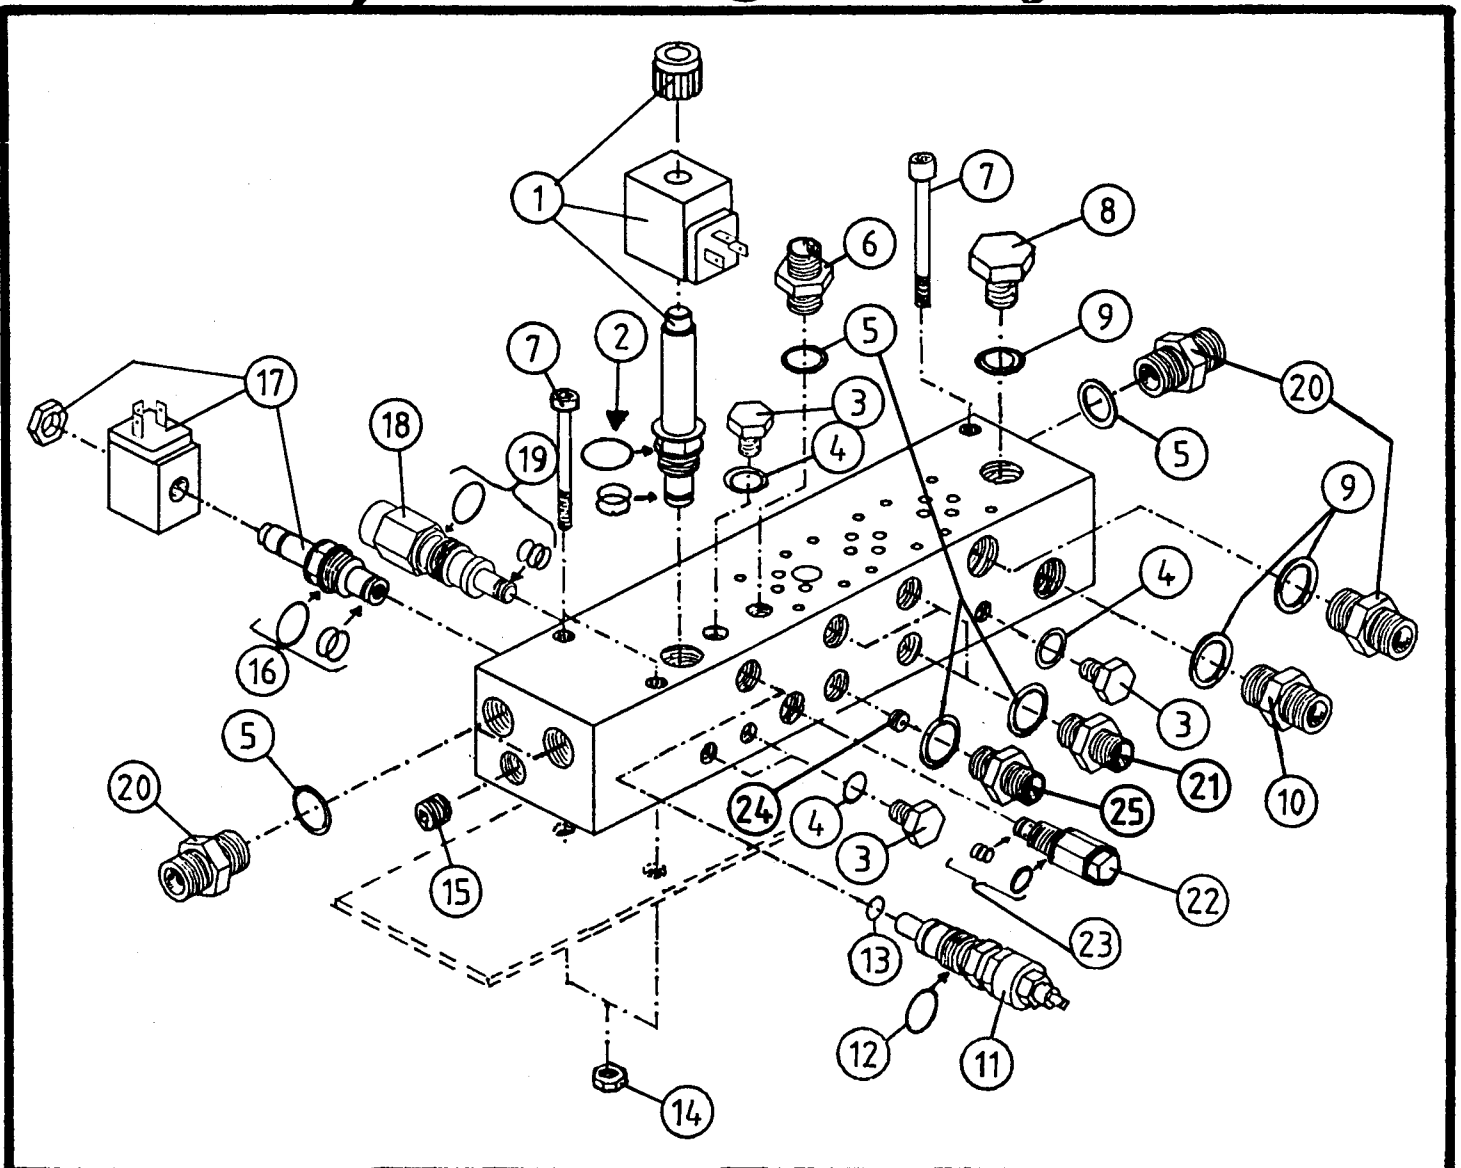

NORSE AUTO WRAP SPARE PARTS LIST

1500 EH / 1504 EH

DIFFERENT VALVES, 1504

POS.	ART.NO.	NO:	TERM - TYPE - DIMENSION	(15EH 8-7)
1	34061944	2	T-piece, 1/4" ext.	
2	34061866	2	Fitting, 1/4" ext. x 1/4" w/swivel	
3	34041600	12	Tightening ring, DKAZ 1/4"	
4	34085500	1	Choker/non-return valve, 1/4"	
5	34061803	3	Fitting, 1/4" x 1/4"	
6	34119007	1	Screw, M5 x 35	
7	34082100	2	Double pilot, non-return valve, Fimma BP2/07	
8	34085900	1	Ball valve, M18 x 1,5	
9	34061964	1	Fitting, M18x1,5 x 1/4"	
10	34311102	1	Washer, 5mm	
11	34041000	1	Copper packing, 1/4"	
12	34061965	1	T-piece, 1/4" ext. + 1 w/swivel	
13	34061805	6	Ansatsnippel, 3/8" x 1/4"	
14	34087517	1	Shuttle valve, VS-06	
15	34044045	1	Copper packing, M18	
16	34061885	1	Blind-plug, 1/4"	
17	34087545	1	Squeeze valve, compl.	
18	34041800	4	Tightening ring, DKAZ, 1/2"	
19	34061943	2	Fitting, 1/2" ext. x M16x1,5 int.	
20	34043500	4	Tightening ring, DKAZ, M16	
21	34061935	2	Screw, M16 x 1,5 for hose coupling	
22	34061809	1	Fitting, 1/2" x 3/8"	
23	34087546	1	Squeeze valve, 4H410, adjustable	
24	34044046	-	O-ring set for 4H410	
25	34061886	1	Blind-plug, 3/8"	
26	34041700	1	Tightening ring, DKAZ, 3/8"	
27	34061963	1	Accumulator, H 350 R	
28	34260206	1	Hose clamp, 77-95 mm	
29	34230100	2	Locking nut, M5	

NORSE AUTO WRAP 1500 EH / 1504 EH

SPARE PARTS LIST

8-8