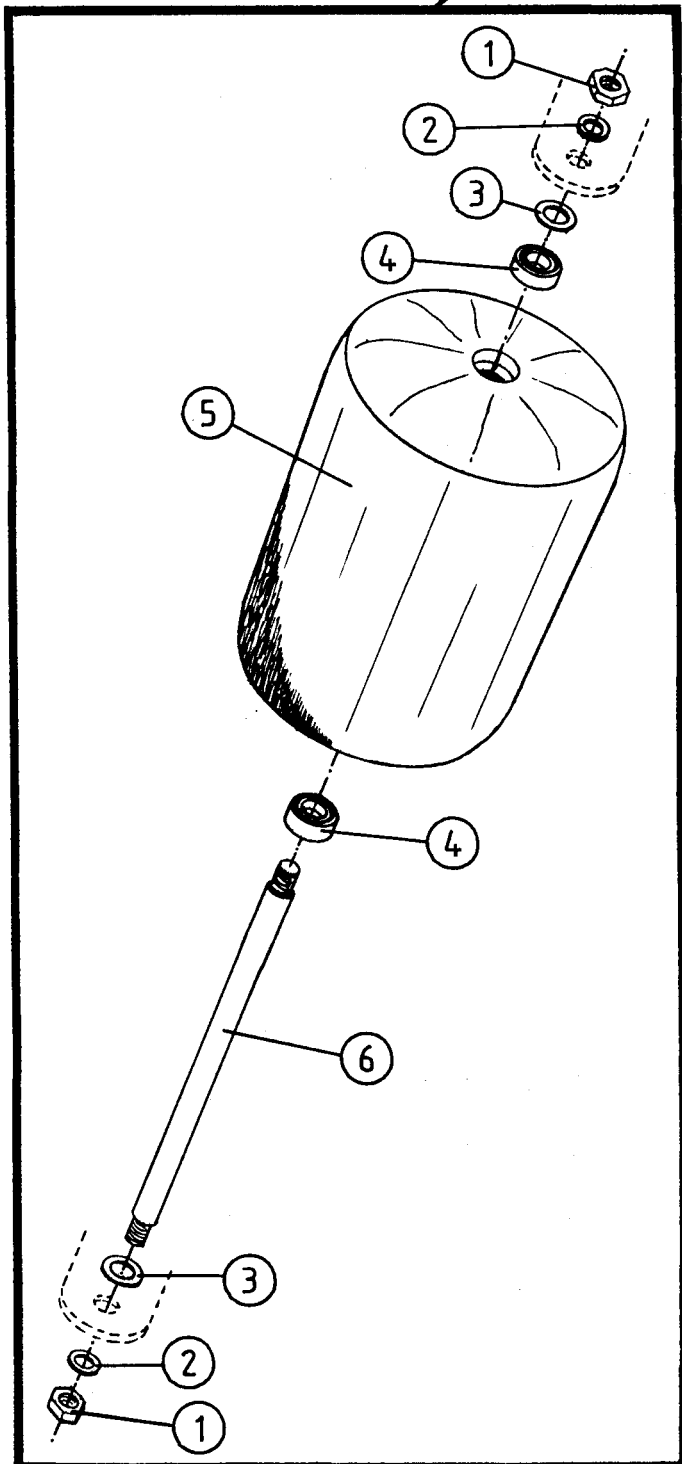

NORSE AUTO WRAP 1500 EH / 1504 EH

SPARE PARTS LIST

CUTTER

POS.	ART.NO.	NO:	TERM - TYPE - DIMENSION	(15EH 5-1)
	34920529		Cutter compl. (1990) EH	
1	34851203	1	Joint cover	
2	34119017	1	Screw, M8 x 16	
3	34920524	1	Knife shaft	
4	34105632	1	Bolt for cylinder, 25 x 69 mm	
5	34240704	4	Locking ring, A-25	
6	34240709	4	Tracing ring, INA	
7	34320510	2	Bearing, INA - BE 20	
8	34230500	6	Locking nut, M8	
9	34920527	1	Fastening ear	
10	34110001	1	Screw, M8 x 35	
11	34112700	7	Screw, M8 x 30	
12	34061800	2	Fitting, 1/4" x M16 x 1,5	
13	34043500	2	Tightening ring, DKAZ M16	
14	34105631	1	Bolt for cylinder, 25 x 52 mm	
15	34920525	1	Fastening bracket for cylinder	
16a	34001111	1	Cutter cylinder, 40/20 x 125, (93-)	
16b	34001102	1	Cutter cylinder, 40/20 x125 UNI, (-93)	
16c	34043800	1	Gasket set for cylinder, 40/20 UNI, (-93)	
17	34920526	1	Mounting bracket	
18	34230400	1	Nut, M8	
19	34110003	1	Screw, M8 x 45	
20	34480009	1	Plastic sleeve	
21	34611326	1	Cutter arm, (plastic tail) (from 1990)	
22	34150002	9	Poprivet, 4,8 x 17 mm	
23	34450410	1	Rubber strip	
24	34920585	1	Cutter, lower part, (93-)	
25	34430301	4	Danly spring	
26	34851205	1	Cover for cutter	
27	34302121	21	Washer, M8	
28	34230900	4	Locking nut, M10	

NORSE AUTO WRAP 1500 EH / 1504 EH

SPARE PARTS LIST

6-1