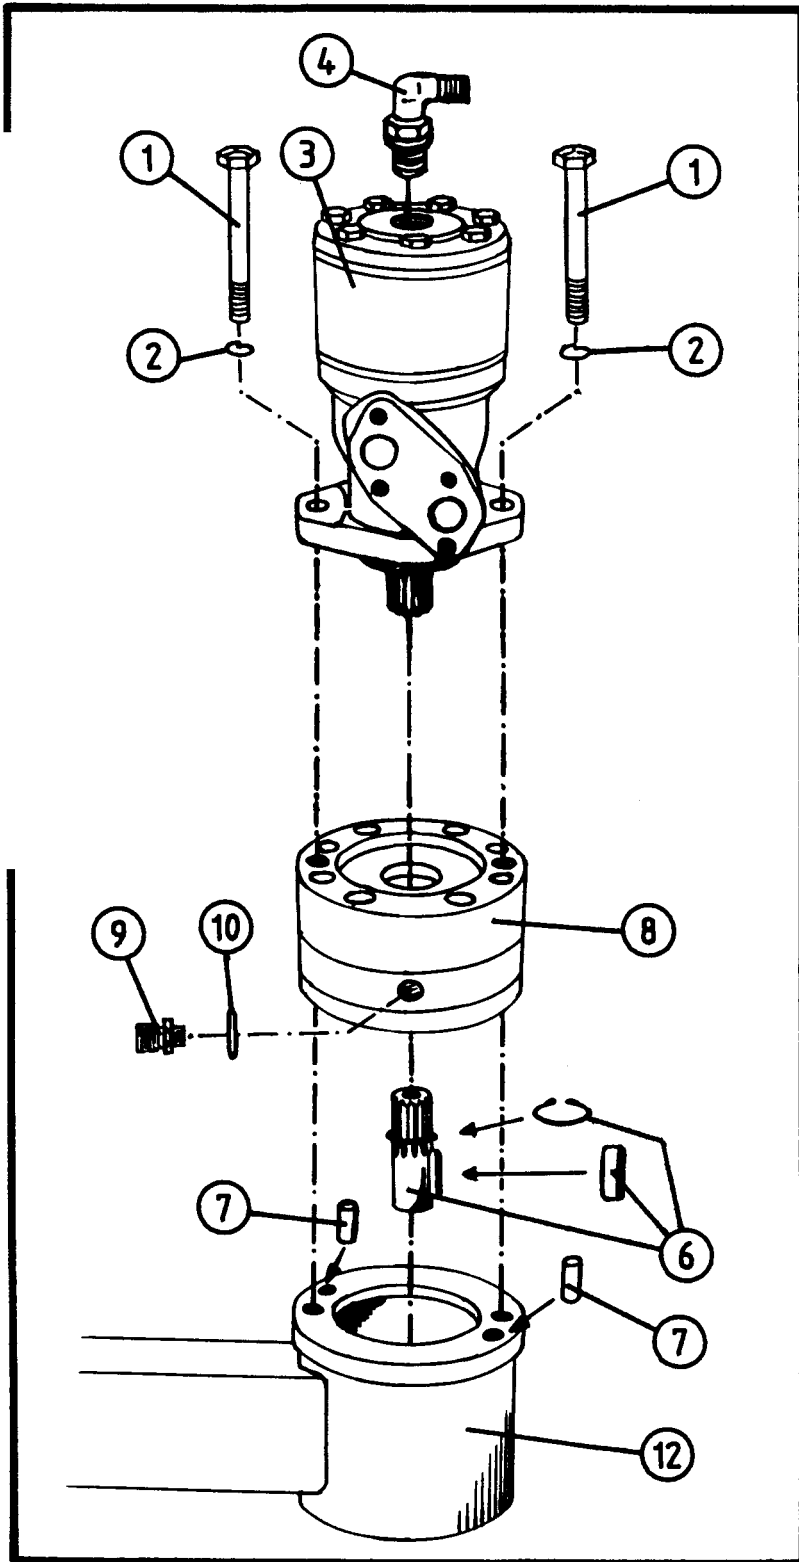

NORSE AUTO WRAP 1500 EH / 1504 EH

SPARE PARTS LIST

8-2

NORSE AUTO WRAP SPARE PARTS LIST

1500 EH / 1504 EH

ROTATION ARM MOTOR / BRAKE

POS.	ART.NO.	NO:	TERM - TYPE - DIMENSION	(15EH 8-2)
1	34111000	2	Screw, M12 x 110	
2	34310600	2	Spring washer, 12 mm	
3a	34090120	1	Hydr. motor, CR 400 S	
3b	34044024	-	Gasket set, CR 400 S	
3c	34043900	-	Gasket set, MS 400, (older type)	
4	34061953	1	Albow fitting, adjustable, 1/4"	
6	34130215	1	Conversion, spline/wedge, compl.	
7	34280002	2	Steering pin for brake, (92-)	
8a	34090127	1	Hydr. brake, RF 40, (92-)	
8b	34044044	2	O-ring for brake, 82,27 x 1,78 mm	
8c	34044028	-	Repair set for brake, RF 40	
8d	34044027	-	Repair set for brake, RF 30, (older type)	
9	34061927	1	Fitting, 1/8" x 1/4"	
10	34041500	1	Tightening ring, DKAZ 1/8"	
12	34611338	1	Sationary arm