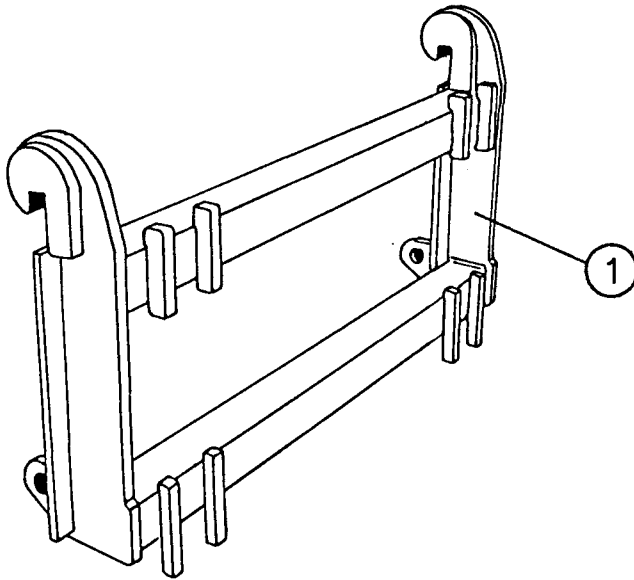

NORSE AUTO WRAP 1500 EH / 1504 EH

SPARE PARTS LIST

2-2

NORSE AUTO WRAP SPARE PARTS LIST

1500 EH / 1504 EH

FASTENING BRACKETS, FRONT LOADER

POS.	ART.NO.	NO:	TERM - TYPE - DIMENSION	(15EH 2-2)
1	34703805	1	Fastening bracet, VOLVO 621/641 (extra)	
2	34703806	1	Fastening bracet, VOLVO 4300 (extra)	
* 3	34660103	2	Fastening bracket, Ålø front loader	
* 4	34660101	2	Fastening bracket, Trima/Bergsjø front loader	

* Pos. 3 or 4 as standard. (In Scandinavian countries only)