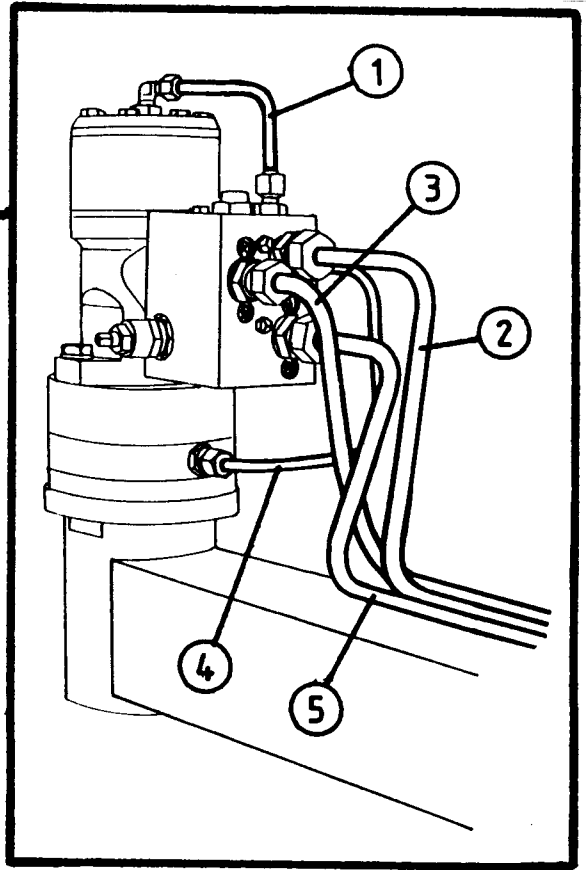

NORSE AUTO WRAP 1500 EH / 1504 EH

SPARE PARTS LIST

4-1

NORSE AUTO WRAP 1500 EH / 1504 EH

SPARE PARTS LIST

TUBES AND HOSES, UPPER FRAME

POS.	ART. NO.	NO:	TERM - TYPE - DIMENSION	(15EH 4-1)
1	34160137	1	Tube, (8mm)	
2	34160133	1	Tube, (10mm)	
3	34160130	1	Tube, (10mm)	
4	34160025	1	Tube, (8mm)	
5	34160131	1	Tube, (10mm)	
6	34160135	1	Tube, (12mm), (Cable tube)	
7	34160132	1	Tube, (10mm)	
8	34160138	1	Tube, (12mm)	
9	34110085	4	Screw, M6 x 35	
10	34260107	4	Top plate, double 6-12mm	
11	34260105	8	Clamp, double 10mm	
12	34061809	1	Fitting, 1/2" x 3/8"	

Machines with 75 cm prestretcher have some addition:

POS.	ART. NO.	NO:	TERM - TYPE - DIMENSION
13	34061898	1	T-piece, T-10-L
14	34061897	1	Fitting, GE-10 x 3/8"
15	34083300	1	Non-return valve, 3/8"
16	34061809	1	Fitting, 1/2" x 3/8"
17	34061300	1	Fitting 90°, 3/8"utv. x 3/8" swivel
18	34061815	1	Joint, G-12-L
19	34061968	1	Plug, PL-12-L
20	34160160	1	Tube, (10mm)