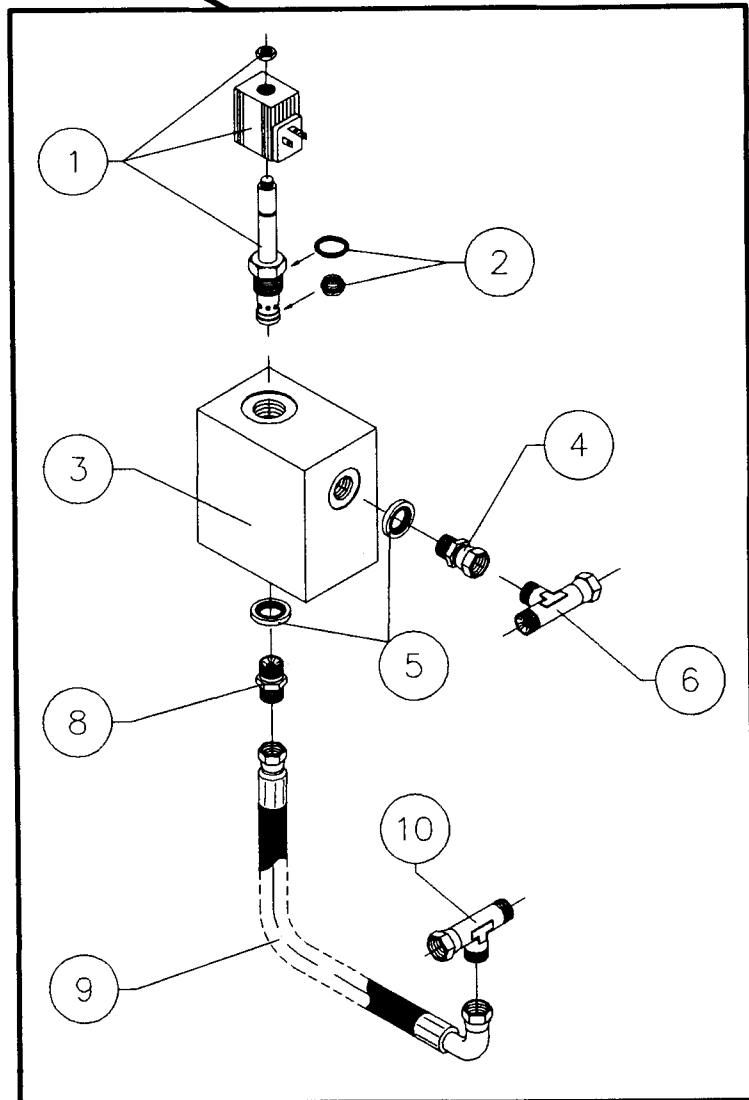

NORSE AUTO WRAP SPARE PARTS LIST

1500 EH / 1504 EH

MAGNET VALVES, MANOUVER CENTRAL

POS.	ART. NO.	NO:	TERM - TYPE - DIMENSION	(15EH 8-9)
	34085800	1	Manouver central, compl. w/valves, AW 1500	
	34087547	1	Manouver central, compl. w/valves, AW 1504	
1	34119050	4	Set screw, M5 x 70	
2	34082491	2	LC1-E2, Valve for cutter and width, cpl.	
3	34087521	5	Magnet coil for LC-valve	
4	34084900	1	LC1-VR/AB, Pilot controled non-return valve	
6	34119049	8	Set screw, M5 x 30	
7	34087191	1	LC1Y-K12C, Valve for rotating arm's motor	
8	34087515	1	Basic valve block	
9	34087000	1	LC1-VR/T-C, non-return valve	
10	34044005	16	O-ring below LC-valve	

NORSE AUTO WRAP 1500 EH / 1504 EH

SPARE PARTS LIST

8-10

Copyright © 2000 Norse Auto Wrap, Inc. All rights reserved.