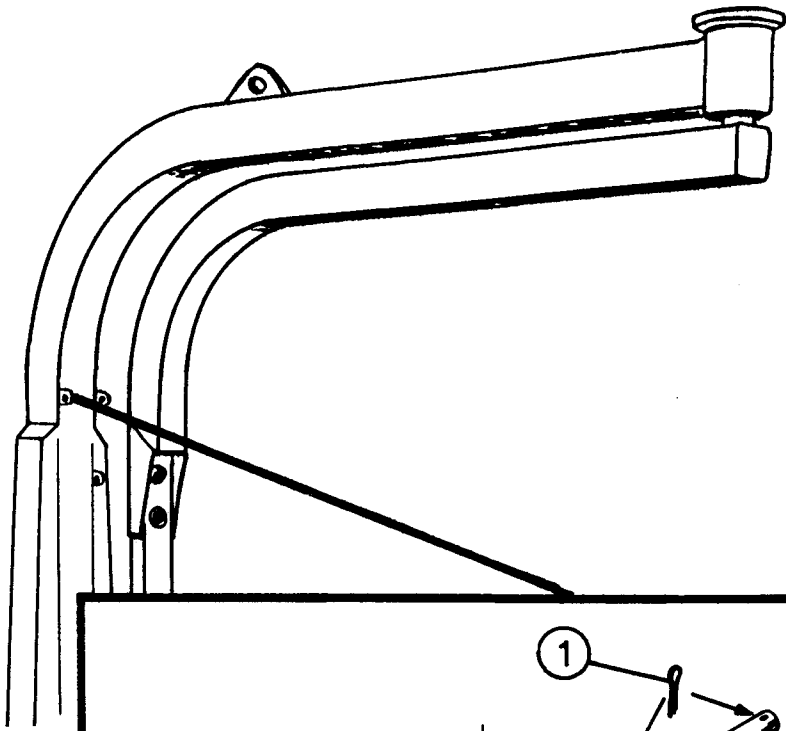

NORSE AUTO WRAP 1500 EH / 1504 EH

SPARE PARTS LIST

1-2

NORSE AUTO WRAP SPARE PARTS LIST

1500 EH / 1504 EH

TRANSPORTATION LOCK

POS.	ART.NO.	NO:	TERM - TYPE - DIMENSION	(15EH 1-2)
1	34220701	3	Split pin, 5 x 32 mm	
2	34105640	1	Locking bolt, (Stationary arm)	
3	34920547	1	Locking stay	
* 4	34117500	2	Screw, M12 x 70	
* 5	34302135	4	Washer, 13 x 40 x 2 mm	
6	34210100	1	Pin, 5 mm	
7	34105603	1	Locking bolt, (Wrapping arm)	
8	34920548	1	Locking bracket	
* 9	34231300	2	Locking nut, M12	
10	34801310	2	Chain	

* Also on page 1-1.