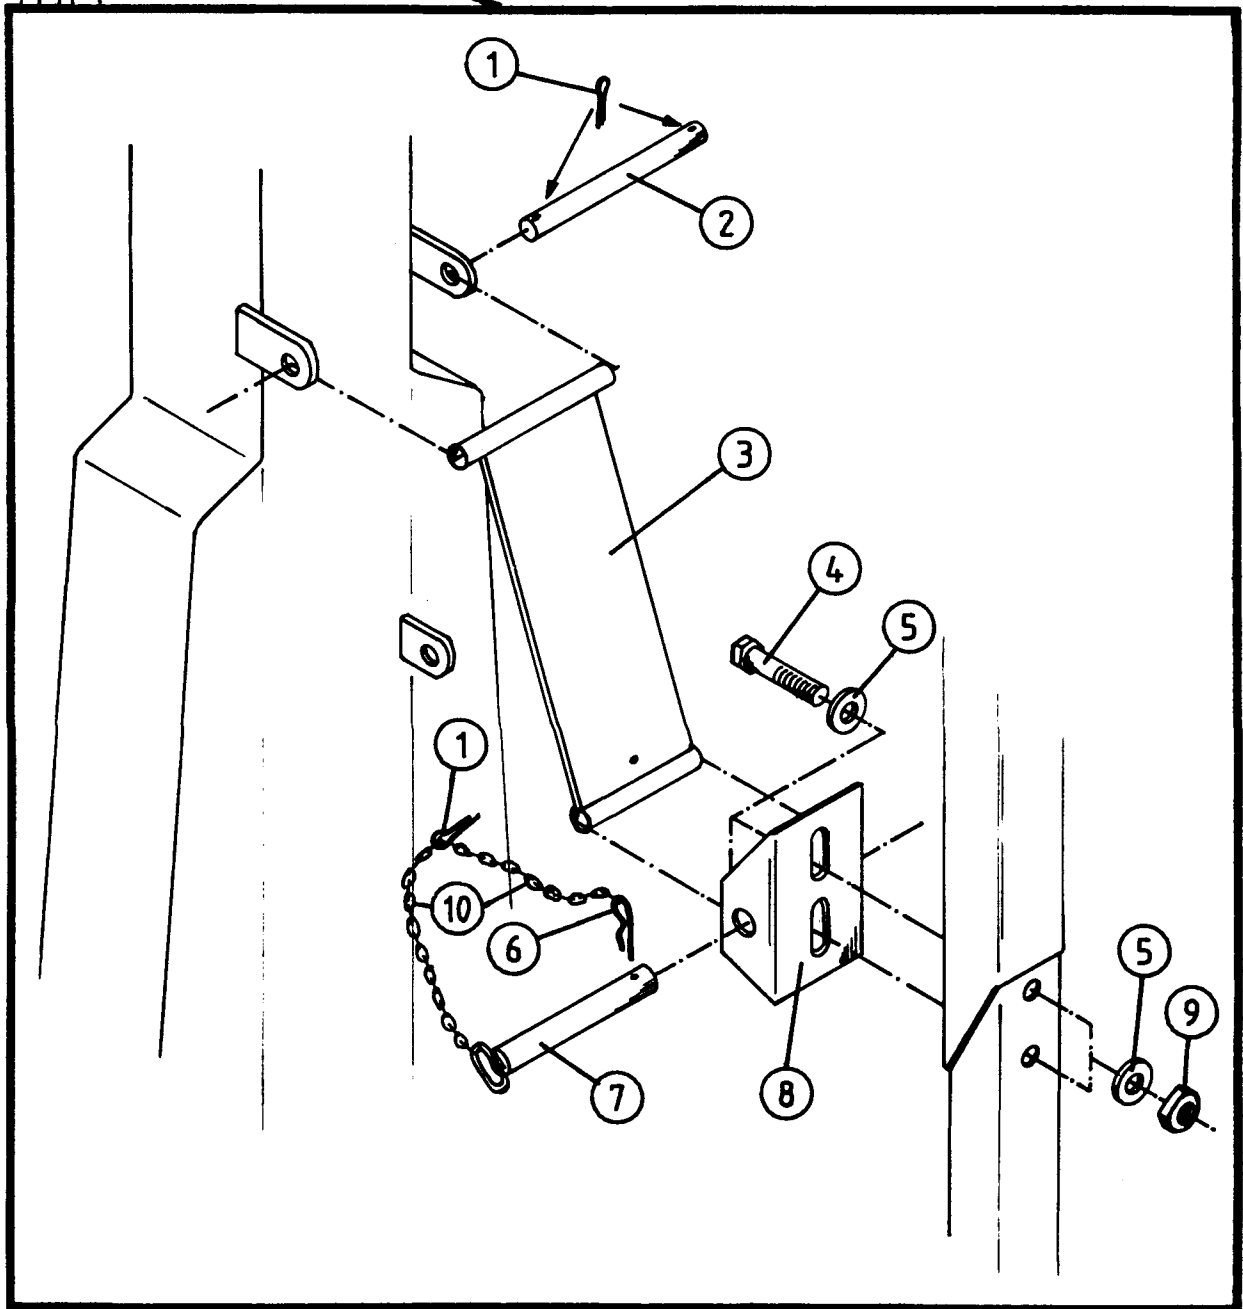

NORSE AUTO WRAP 1500 EH / 1504 EH

SPARE PARTS LIST

1-2

NORSE AUTO WRAP SPARE PARTS LIST

1500 EH / 1504 EH

TRANSPORTATION LOCK

POS.	ART.NO.	NO:	TERM - TYPE - DIMENSION	(15EH 1-2)
1	34220701	3	Split pin, 5 x 32 mm	
2	34105640	1	Locking bolt, (Stationary arm)	
3	34920547	1	Locking stay	
* 4	34117500	2	Screw, M12 x 70	
* 5	34302135	4	Washer, 13 x 40 x 2 mm	
6	34210100	1	Pin, 5 mm	
7	34105603	1	Locking bolt, (Wrapping arm)	
8	34920548	1	Locking bracket	
* 9	34231300	2	Locking nut, M12	
10	34801310	2	Chain	

* Also on page 1-1.