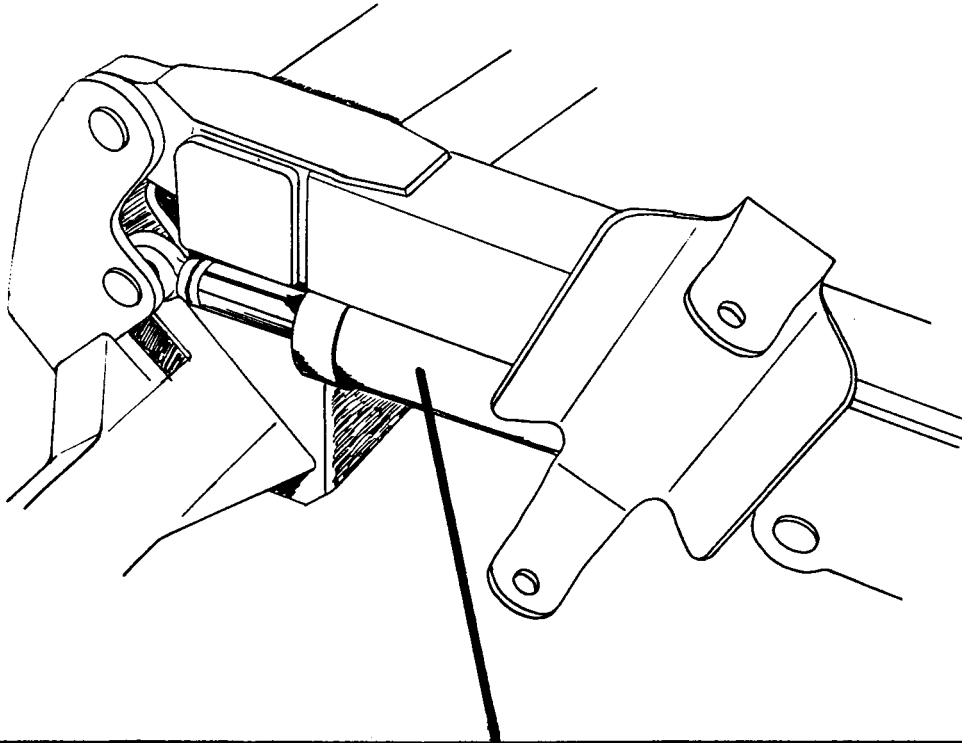

NORSE AUTO WRAP 1500 EH / 1504 EH

SPARE PARTS LIST

(8-4)

NORSE AUTO WRAP 1500 EH / 1504 EH

SPARE PARTS LIST

WIDTH CYLINDERS

POS.	ART.NO.	NO:	TERM - TYPE - DIMENSION	(15EH 8-4)
1	34119017	4	Screw, M8 x 16	
2	34310400	4	Spring washer, 8 mm	
3	34680011	2	Locking piece	
4	34061803	4	Fitting, 1/4" x 1/4"	
5	34041600	4	Tightening ring, DKAZ 1/4"	
6	34220300	2	Split pin, 8 x 40 mm	
7	34105626	2	Cylinder bolt, $\varnothing$25 x 76 mm	
8a	34001108	2	Cylinder for width, 70/40 UNI, (93-)	
8b	34044014	-	Gasket set for cylinder, 70/40 UNI	
9	34100800	2	Cylinder bolt, $\varnothing$25 x 145 mm