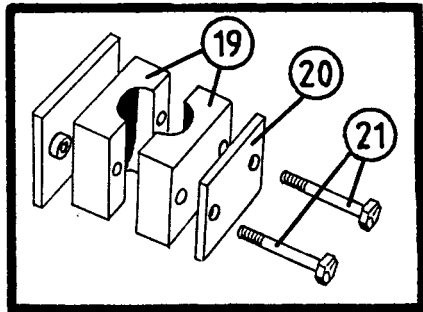

NORSE AUTO WRAP 1500 EH / 1504 EH

SPARE PARTS LIST

4-3

NORSE AUTO WRAP SPARE PARTS LIST

1500 EH / 1504 EH

TUBES AND HOSES, MAIN FRAME

POS.	ART. NO.	NO:	TERM - TYPE - DIMENSION	(15EH 4-3)
1	34061934	1	Fitting, 1/2"	
2	34301200	2	Washer, 21 x 37 x 3 mm	
3	34041800	2	Tightening ring, DKAZ 1/2"	
4	34082900	1	No return valve, 1/2"	
5	34061868	1	O-fitting, 1/2" external x 1/2" w/swivel	
6	34061874	1	T-piece, 1/2" external	
* 7	34051772	1	Hose, 3/8" x 370 mm	
* 8	34051769	1	Hose, 1/2" x 2m	
* 9	34051770	1	Hose, 1/2" x 1,5m	
* 10	34051773	1	Hose, 3/8" x 370 mm	
11	34160126	1	Tube, (10mm), (not for 1504)	
12	34051810	1	Hose, 1/4" x 550 mm	
13	34051809	3	Hose, 1/4" x 600 mm	
14	34051811	2	Hose, 1/4" x 530 mm	
15	34160120	1	Tube, (12mm)	
16	34160121	1	Tube, (12mm)	
* 17	34051778	1	Hose, 1/2" x 535 mm	
18	34160123	1	Tube, (12mm)	
19	34260109	4	Tube holder, single 12mm	
20	34260108	2	Top-plate, single 6 - 12 mm	
21	34119001	2	Screw, M6 x 30	
22	34119046	2	Screw, M6 x 55	
23	34260106	2	Tube holder, single 10mm	
24	34260114	2	Tube holder, single 22mm	
25	34260115	1	Top-plate, single 22mm	
26	34119051	2	Screw, M6 x 40	
27	34061809	1	Fitting, 1/2" x 3/8"	
28	34060100	1	Fitting, 3/8" x 3/8"	

* Also on page 4-2.