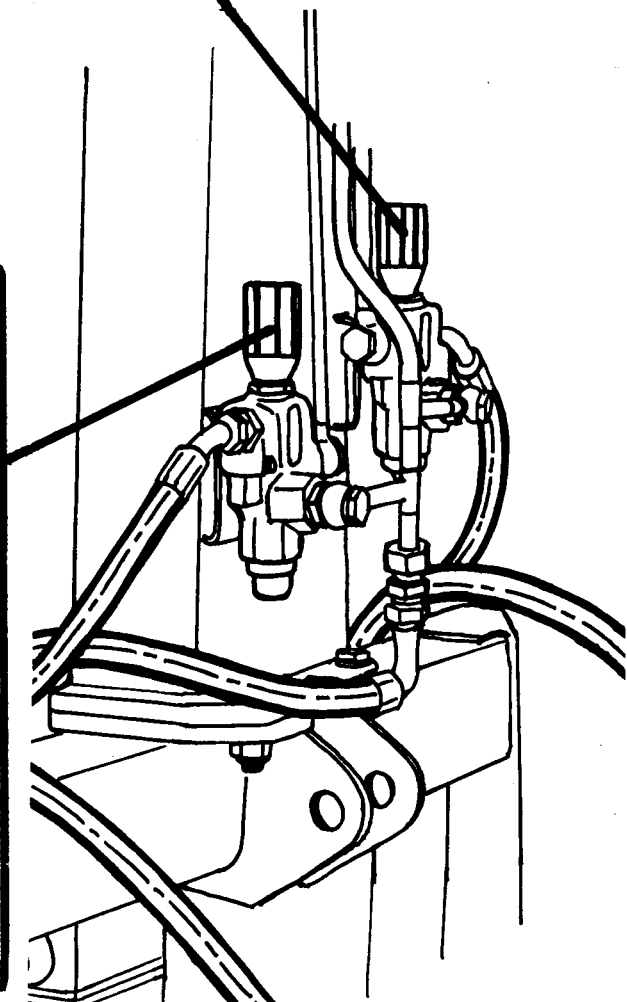

NORSE AUTO WRAP 1500 EH / 1504 EH

SPARE PARTS LIST

(8-3)

NORSE AUTO WRAP 1500 EH / 1504 EH

SPARE PARTS LIST

VOLUM CONTROL VALVES

POS.	ART.NO.	NO:	TERM - TYPE - DIMENSION	(15EH 8-3)
1	34061935	4	Screw, M16 x 1,5, for hose coupling	
2	34043500	8	Tightening ring, DKAZ M16	
3	34061943	4	O-nipple, 1/2" ext. x M16 x 1,5 int.	
4	34041800	6	Tightening ring, DKAZ 1/2"	
5	34085600	2	Volum control valve	
5b	34044032	-	Gasket set for volum control valve	
6	34061809	2	Fitting, 1/2" x 3/8"	
7	34302134	4	Washer, 6,4 x 20 x 2 mm	
8	34230300	4	Locking nut, M6	
9	34119009	4	Screw, M6 x 45