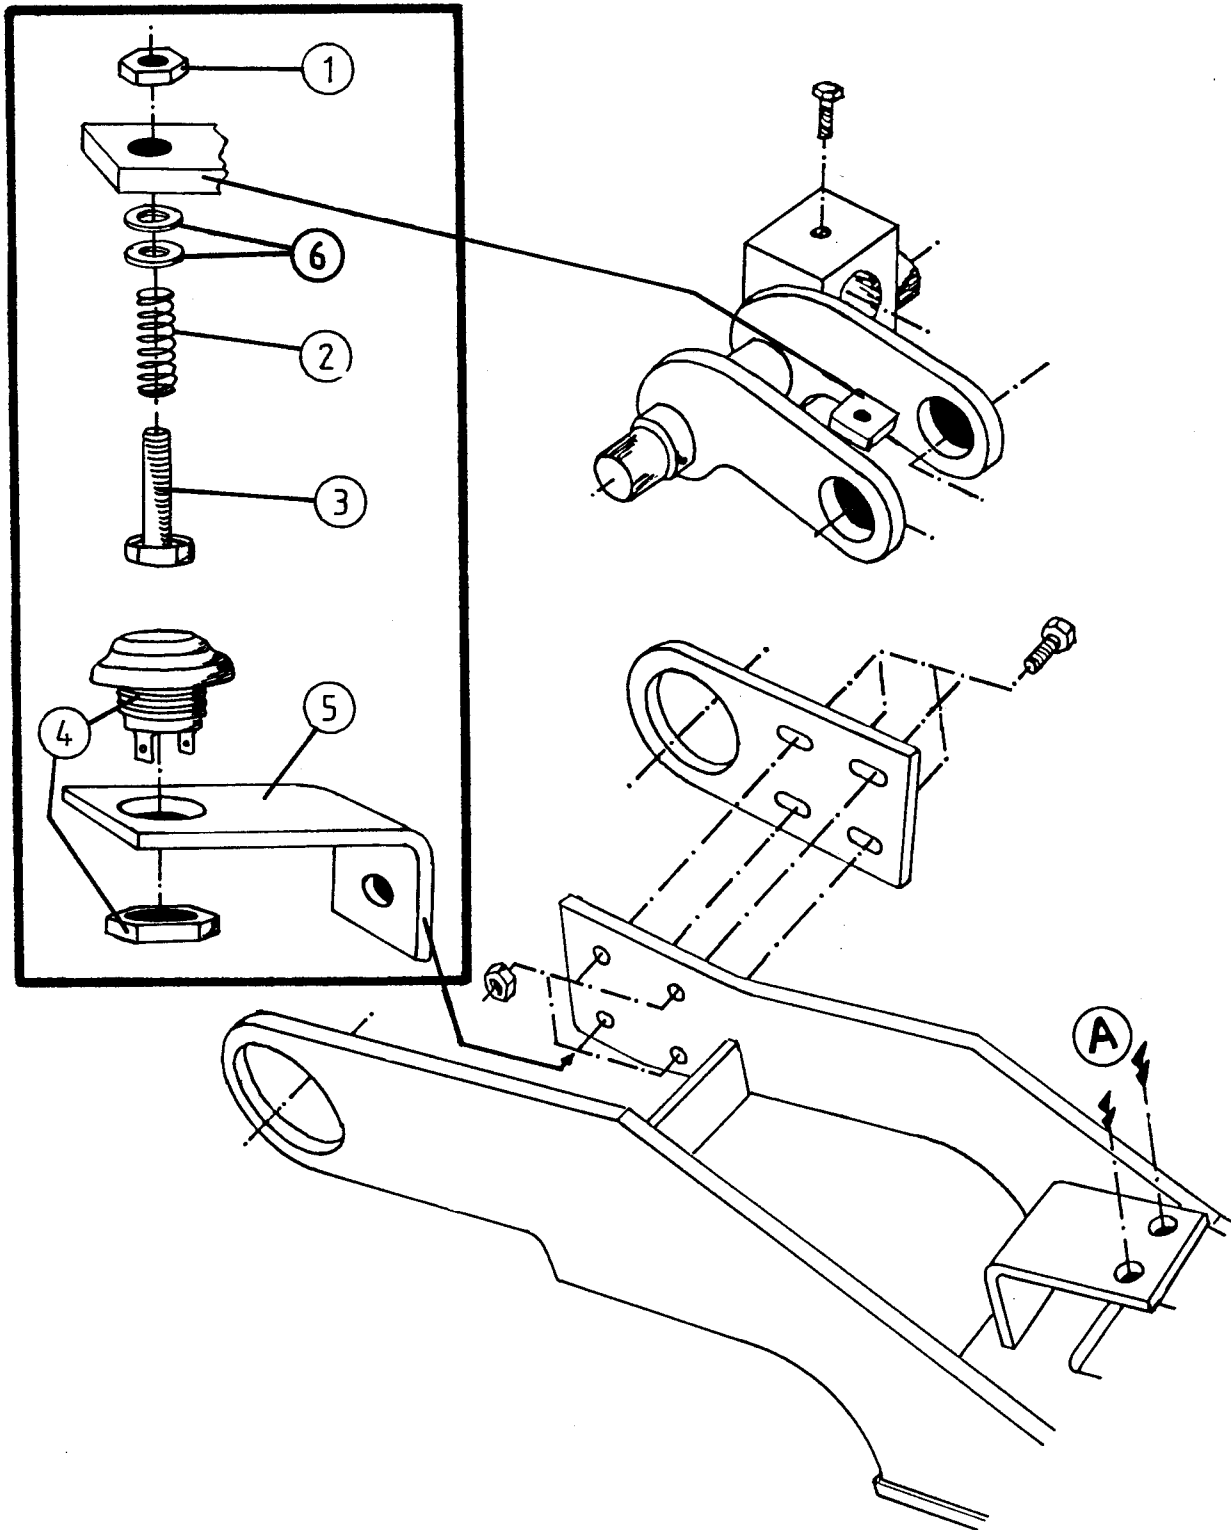

NORSE AUTO WRAP 1500 EH / 1504 EH

SPARE PARTS LIST

7-3

NORSE AUTO WRAP 1500 EH / 1504 EH

SPARE PARTS LIST

CUTTER SWITCH

POS.	ART. NO.	NO.	TERM - TYPE - DIMENSION	(15EH 7-3)
1	34230300	1	Locking nut, M6	
2	34430311	1	Spring	
3	34117000	1	Screw, M6 x 25	
4	34950156	1	El. cutter switch, Hella	
5	34920528	1	Bracket for switch	
6	34302120	2	Washer, M6