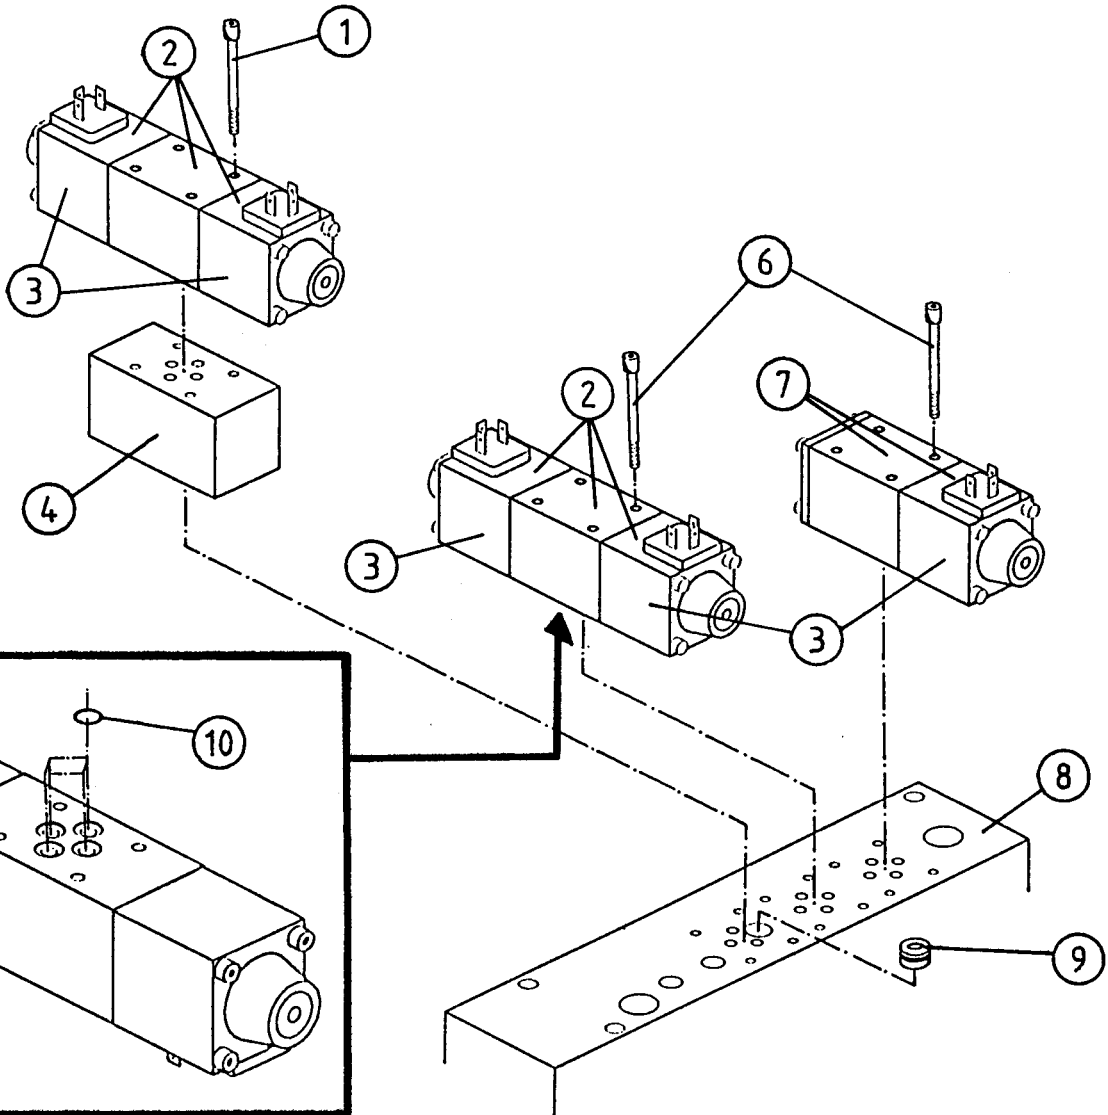

NORSE AUTO WRAP SPARE PARTS LIST

1500 EH / 1504 EH

MANOUVER CENTRAL

POS.	ART.NO.	NUMBER 1500 1504	TERM - TYPE - DIMENSION	(15EH 8-8)
	34085800	1	-	Manouver central, compl. w/valves, AW 1500
	34087547	-	1	Manouver central, compl. w/valves, AW 1504
1	34086800	1	1	Master valve
2	34044007	1	1	O-ring set for master valve
3	34119032	4	4	Blind-plug, M12 x 12
4	34041600	4	4	Tightening ring, DKAZ 1/4"
5	34041700	8	8	Tightening ring, DKAZ 3/8"
6	34060100	1	1	Fitting, 3/8" x 3/8"
7	34119033	3	3	Set screw, M8 x 70
8	34920534	1	1	Blind-plug, 3/4" UNC
9	34041800	3	3	Tightening ring, DKAZ 1/2"
10	34061845	1	1	Fitting, 1/2" x 1/2"
11	34086900	1	1	Safety valve, VM6 2-F
12	34044004	1	1	O-ring, DOWTY 114
13	34044003	1	1	Copper packing, 12 x 18 x 1,5 mm
14	34230500	3	3	Locking nut, M8
15	34119034	1	1	Set screw, 3/8"
16	34044006	1	1	O-ring set for 12 C 1-S
17	34084200	1	1	"John Deere" valve, 12 C 1-S
18	34086700	1	1	Volum-control, 22 l/min.
19	34044008	1	1	O-ring-set for Volume control
20	34061809	4	4	Fitting, 3/8" x 1/2"
21a	34061805	3	2	Fitting, 1/4" - 3/8"
21b	34060100	-	1	Fitting, 3/8" x 3/8"
22	34087519	1	1	Safety valve, 1D 30-F-30 S
23	34044010	1	1	O-ring set for safety valve
24	34061915	1	1	Nozzle, 1 mm
25	34061954	1	1	Fitting, 1/4" x 3/8" for nozzle

NORSE AUTO WRAP 1500 EH / 1504 EH

SPARE PARTS LIST

8-9