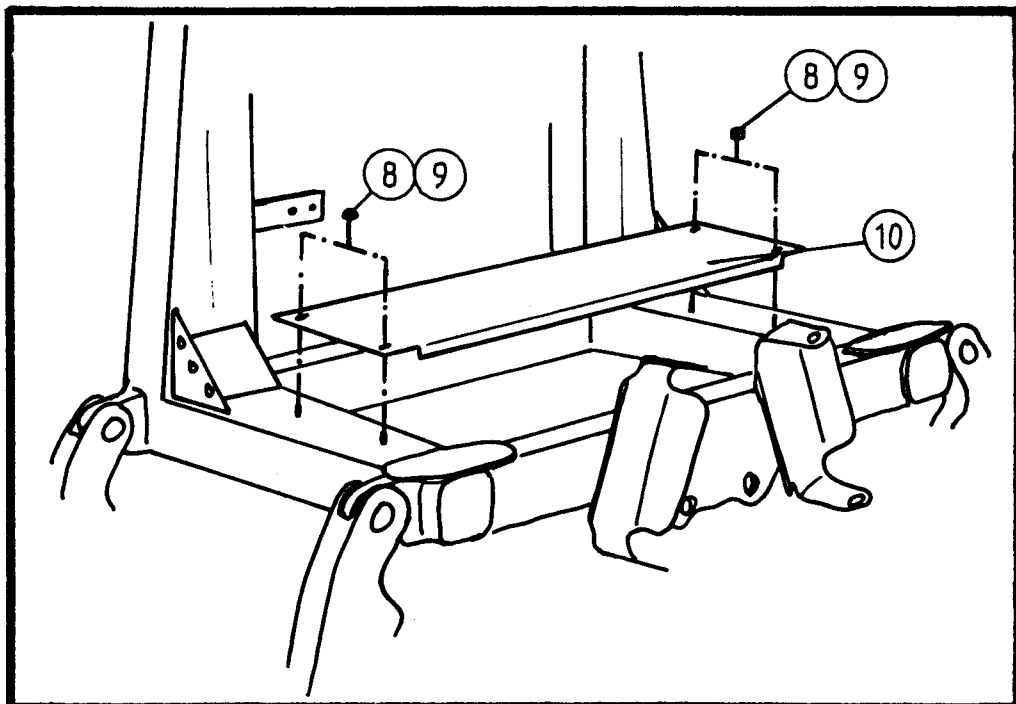

NORSE AUTO WRAP 1500 EH / 1504 EH

SPARE PARTS LIST

1-3

NORSE AUTO WRAP 1500 EH / 1504 EH

SPARE PARTS LIST

COVERS

POS.	ART.NO.	NO:	TERM - TYPE - DIMENSION	(15EH 1-3)
1	34110092	28	Screw, M6 x 10	
3	34920544	2	Covering, "free wheel" coupling	
4	34920543	2	Covering, oil motor	
5	34920541	2	Cover p!ate	
6	34920542	2	End cover	
7	34302134	28	Washer, 6,4 x 20 x 2 mm	
8	34230500	4	Locking nut, M8	
9	34302121	4	Washer, M8	
10	34920545	1	Valve cover