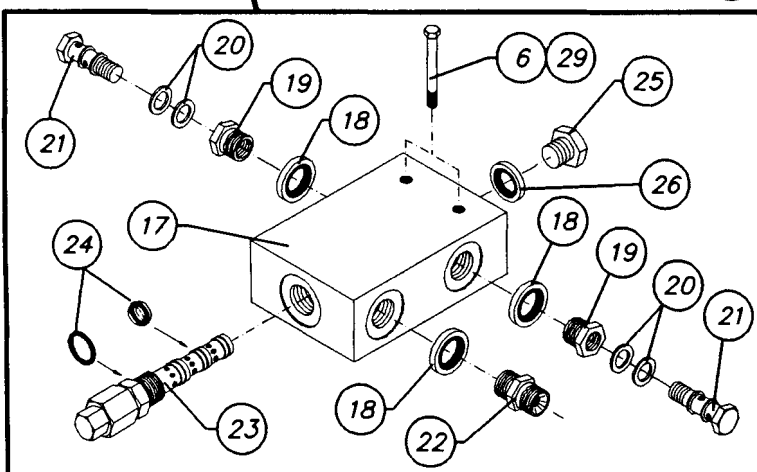

NORSE AUTO WRAP 1500 EH / 1504 EH

SPARE PARTS LIST

8-7

NORSE AUTO WRAP SPARE PARTS LIST

1500 EH / 1504 EH

DIFFERENT VALVES, 1504

POS.	ART.NO.	NO:	TERM - TYPE - DIMENSION	(15EH 8-7)
1	34061944	2	T-piece, 1/4" ext.	
2	34061866	2	Fitting, 1/4" ext. x 1/4" w/swivel	
3	34041600	12	Tightening ring, DKAZ 1/4"	
4	34085500	1	Choker/non-return valve, 1/4"	
5	34061803	3	Fitting, 1/4" x 1/4"	
6	34119007	1	Screw, M5 x 35	
7	34082100	2	Double pilot, non-return valve, Fimma BP2/07	
8	34085900	1	Ball valve, M18 x 1,5	
9	34061964	1	Fitting, M18x1,5 x 1/4"	
10	34311102	1	Washer, 5mm	
11	34041000	1	Copper packing, 1/4"	
12	34061965	1	T-piece, 1/4" ext. + 1 w/swivel	
13	34061805	6	Ansatsnippel, 3/8" x 1/4"	
14	34087517	1	Shuttle valve, VS-06	
15	34044045	1	Copper packing, M18	
16	34061885	1	Blind-plug, 1/4"	
17	34087545	1	Squeeze valve, compl.	
18	34041800	4	Tightening ring, DKAZ, 1/2"	
19	34061943	2	Fitting, 1/2" ext. x M16x1,5 int.	
20	34043500	4	Tightening ring, DKAZ, M16	
21	34061935	2	Screw, M16 x 1,5 for hose coupling	
22	34061809	1	Fitting, 1/2" x 3/8"	
23	34087546	1	Squeeze valve, 4H410, adjustable	
24	34044046	-	O-ring set for 4H410	
25	34061886	1	Blind-plug, 3/8"	
26	34041700	1	Tightening ring, DKAZ, 3/8"	
27	34061963	1	Accumulator, H 350 R	
28	34260206	1	Hose clamp, 77-95 mm	
29	34230100	2	Locking nut, M5