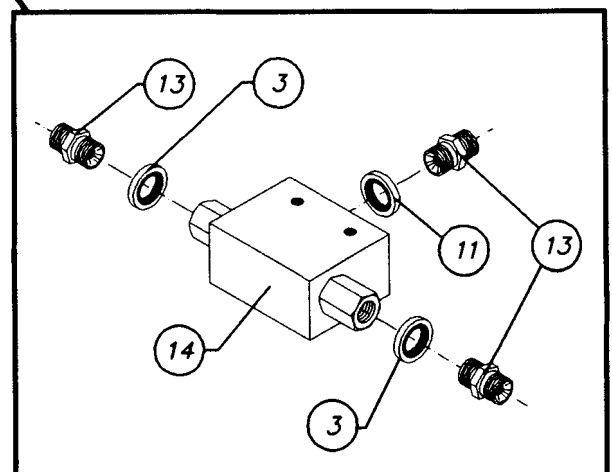

NORSE AUTO WRAP 1500 EH / 1504 EH

SPARE PARTS LIST

8-7

NORSE AUTO WRAP SPARE PARTS LIST

1500 EH / 1504 EH

DIFFERENT VALVES, 1504

POS.	ART.NO.	NO:	TERM - TYPE - DIMENSION	(15EH 8-7)
1	34061944	2	T-piece, 1/4" ext.	
2	34061866	2	Fitting, 1/4" ext. x 1/4" w/swivel	
3	34041600	12	Tightening ring, DKAZ 1/4"	
4	34085500	1	Choker/non-return valve, 1/4"	
5	34061803	3	Fitting, 1/4" x 1/4"	
6	34119007	1	Screw, M5 x 35	
7	34082100	2	Double pilot, non-return valve, Fimma BP2/07	
8	34085900	1	Ball valve, M18 x 1,5	
9	34061964	1	Fitting, M18x1,5 x 1/4"	
10	34311102	1	Washer, 5mm	
11	34041000	1	Copper packing, 1/4"	
12	34061965	1	T-piece, 1/4" ext. + 1 w/swivel	
13	34061805	6	Ansatsnippel, 3/8" x 1/4"	
14	34087517	1	Shuttle valve, VS-06	
15	34044045	1	Copper packing, M18	
16	34061885	1	Blind-plug, 1/4"	
17	34087545	1	Squeeze valve, compl.	
18	34041800	4	Tightening ring, DKAZ, 1/2"	
19	34061943	2	Fitting, 1/2" ext. x M16x1,5 int.	
20	34043500	4	Tightening ring, DKAZ, M16	
21	34061935	2	Screw, M16 x 1,5 for hose coupling	
22	34061809	1	Fitting, 1/2" x 3/8"	
23	34087546	1	Squeeze valve, 4H410, adjustable	
24	34044046	-	O-ring set for 4H410	
25	34061886	1	Blind-plug, 3/8"	
26	34041700	1	Tightening ring, DKAZ, 3/8"	
27	34061963	1	Accumulator, H 350 R	
28	34260206	1	Hose clamp, 77-95 mm	
29	34230100	2	Locking nut, M5