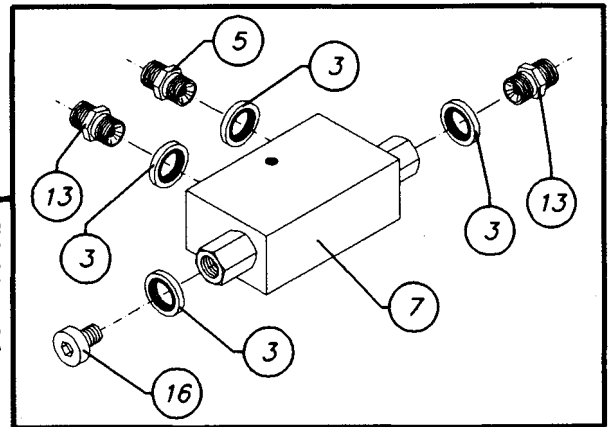

NORSE AUTO WRAP 1500 EH / 1504 EH

SPARE PARTS LIST

8-7

NORSE AUTO WRAP SPARE PARTS LIST

1500 EH / 1504 EH

DIFFERENT VALVES, 1504

POS.	ART.NO.	NO:	TERM - TYPE - DIMENSION	(15EH 8-7)
1	34061944	2	T-piece, 1/4" ext.	
2	34061866	2	Fitting, 1/4" ext. x 1/4" w/swivel	
3	34041600	12	Tightening ring, DKAZ 1/4"	
4	34085500	1	Choker/non-return valve, 1/4"	
5	34061803	3	Fitting, 1/4" x 1/4"	
6	34119007	1	Screw, M5 x 35	
7	34082100	2	Double pilot, non-return valve, Fimma BP2/07	
8	34085900	1	Ball valve, M18 x 1,5	
9	34061964	1	Fitting, M18x1,5 x 1/4"	
10	34311102	1	Washer, 5mm	
11	34041000	1	Copper packing, 1/4"	
12	34061965	1	T-piece, 1/4" ext. + 1 w/swivel	
13	34061805	6	Ansatsnippel, 3/8" x 1/4"	
14	34087517	1	Shuttle valve, VS-06	
15	34044045	1	Copper packing, M18	
16	34061885	1	Blind-plug, 1/4"	
17	34087545	1	Squeeze valve, compl.	
18	34041800	4	Tightening ring, DKAZ, 1/2"	
19	34061943	2	Fitting, 1/2" ext. x M16x1,5 int.	
20	34043500	4	Tightening ring, DKAZ, M16	
21	34061935	2	Screw, M16 x 1,5 for hose coupling	
22	34061809	1	Fitting, 1/2" x 3/8"	
23	34087546	1	Squeeze valve, 4H410, adjustable	
24	34044046	-	O-ring set for 4H410	
25	34061886	1	Blind-plug, 3/8"	
26	34041700	1	Tightening ring, DKAZ, 3/8"	
27	34061963	1	Accumulator, H 350 R	
28	34260206	1	Hose clamp, 77-95 mm	
29	34230100	2	Locking nut, M5