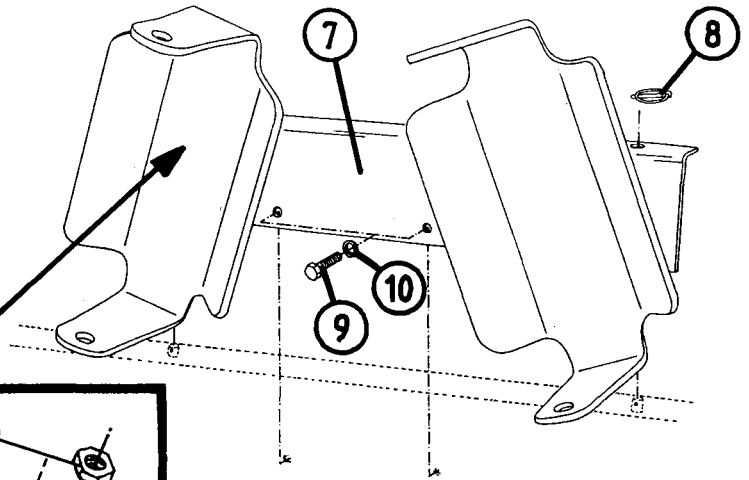

NORSE AUTO WRAP 1500 EH / 1504 EH

SPARE PARTS LIST

CUTTER

POS.	ART.NO.	NO:	TERM - TYPE - DIMENSION	(15EH 5-1)
	34920529		Cutter compl. (1990) EH	
1	34851203	1	Joint cover	
2	34119017	1	Screw, M8 x 16	
3	34920524	1	Knife shaft	
4	34105632	1	Bolt for cylinder, 25 x 69 mm	
5	34240704	4	Locking ring, A-25	
6	34240709	4	Tracing ring, INA	
7	34320510	2	Bearing, INA - BE 20	
8	34230500	6	Locking nut, M8	
9	34920527	1	Fastening ear	
10	34110001	1	Screw, M8 x 35	
11	34112700	7	Screw, M8 x 30	
12	34061800	2	Fitting, 1/4" x M16 x 1,5	
13	34043500	2	Tightening ring, DKAZ M16	
14	34105631	1	Bolt for cylinder, 25 x 52 mm	
15	34920525	1	Fastening bracket for cylinder	
16a	34001111	1	Cutter cylinder, 40/20 x 125, (93-)	
16b	34001102	1	Cutter cylinder, 40/20 x125 UNI, (-93)	
16c	34043800	1	Gasket set for cylinder, 40/20 UNI, (-93)	
17	34920526	1	Mounting bracket	
18	34230400	1	Nut, M8	
19	34110003	1	Screw, M8 x 45	
20	34480009	1	Plastic sleeve	
21	34611326	1	Cutter arm, (plastic tail) (from 1990)	
22	34150002	9	Poprivet, 4,8 x 17 mm	
23	34450410	1	Rubber strip	
24	34920585	1	Cutter, lower part, (93-)	
25	34430301	4	Danly spring	
26	34851205	1	Cover for cutter	
27	34302121	21	Washer, M8	
28	34230900	4	Locking nut, M10	

NORSE AUTO WRAP 1500 EH / 1504 EH

SPARE PARTS LIST

6-1