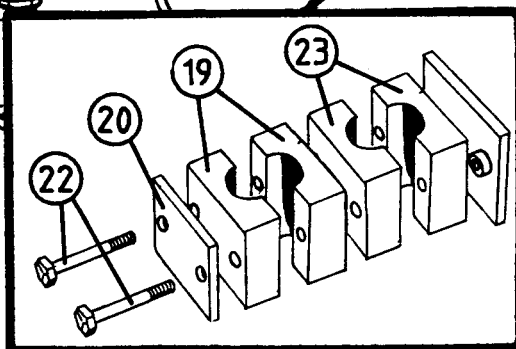

NORSE AUTO WRAP 1500 EH / 1504 EH

SPARE PARTS LIST

4-3

NORSE AUTO WRAP SPARE PARTS LIST

1500 EH / 1504 EH

TUBES AND HOSES, MAIN FRAME

POS.	ART. NO.	NO:	TERM - TYPE - DIMENSION	(15EH 4-3)
1	34061934	1	Fitting, 1/2"	
2	34301200	2	Washer, 21 x 37 x 3 mm	
3	34041800	2	Tightening ring, DKAZ 1/2"	
4	34082900	1	No return valve, 1/2"	
5	34061868	1	O-fitting, 1/2" external x 1/2" w/swivel	
6	34061874	1	T-piece, 1/2" external	
* 7	34051772	1	Hose, 3/8" x 370 mm	
* 8	34051769	1	Hose, 1/2" x 2m	
* 9	34051770	1	Hose, 1/2" x 1,5m	
* 10	34051773	1	Hose, 3/8" x 370 mm	
11	34160126	1	Tube, (10mm), (not for 1504)	
12	34051810	1	Hose, 1/4" x 550 mm	
13	34051809	3	Hose, 1/4" x 600 mm	
14	34051811	2	Hose, 1/4" x 530 mm	
15	34160120	1	Tube, (12mm)	
16	34160121	1	Tube, (12mm)	
* 17	34051778	1	Hose, 1/2" x 535 mm	
18	34160123	1	Tube, (12mm)	
19	34260109	4	Tube holder, single 12mm	
20	34260108	2	Top-plate, single 6 - 12 mm	
21	34119001	2	Screw, M6 x 30	
22	34119046	2	Screw, M6 x 55	
23	34260106	2	Tube holder, single 10mm	
24	34260114	2	Tube holder, single 22mm	
25	34260115	1	Top-plate, single 22mm	
26	34119051	2	Screw, M6 x 40	
27	34061809	1	Fitting, 1/2" x 3/8"	
28	34060100	1	Fitting, 3/8" x 3/8"	

* Also on page 4-2.