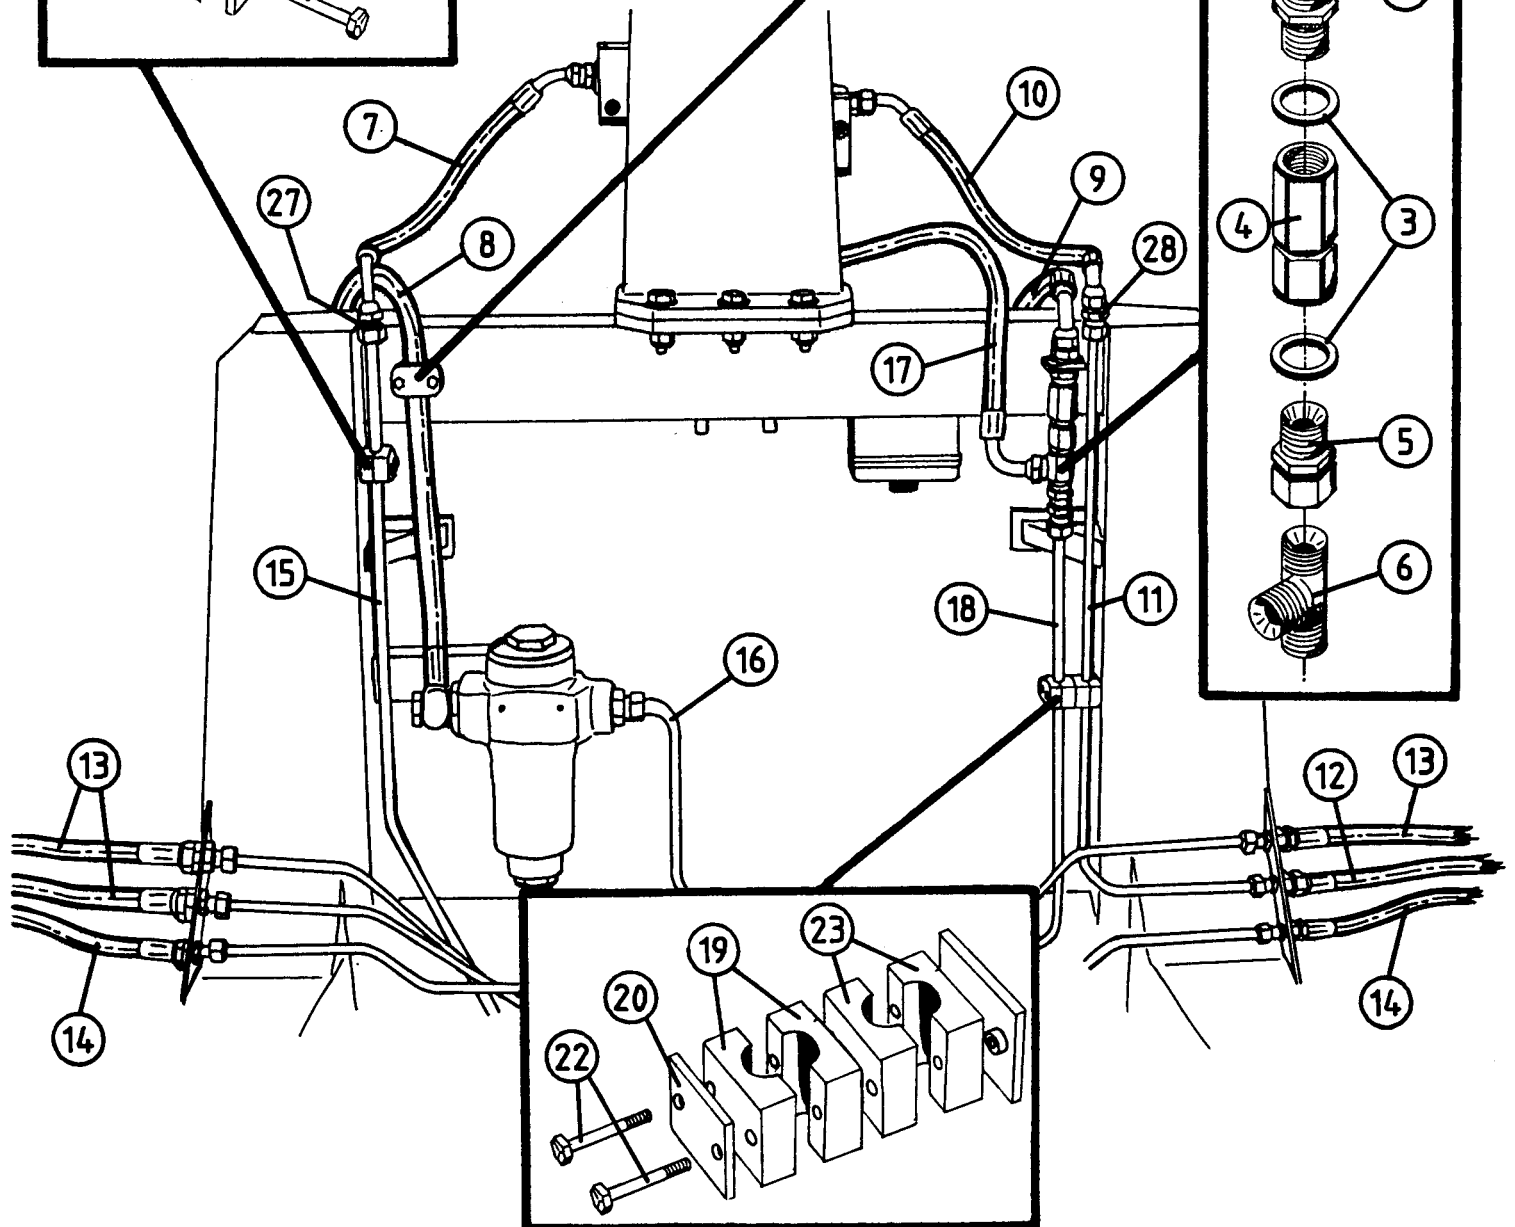

NORSE AUTO WRAP 1500 EH / 1504 EH

SPARE PARTS LIST

4-3

NORSE AUTO WRAP SPARE PARTS LIST

1500 EH / 1504 EH

TUBES AND HOSES, MAIN FRAME

POS.	ART. NO.	NO:	TERM - TYPE - DIMENSION	(15EH 4-3)
1	34061934	1	Fitting, 1/2"	
2	34301200	2	Washer, 21 x 37 x 3 mm	
3	34041800	2	Tightening ring, DKAZ 1/2"	
4	34082900	1	No return valve, 1/2"	
5	34061868	1	O-fitting, 1/2" external x 1/2" w/swivel	
6	34061874	1	T-piece, 1/2" external	
* 7	34051772	1	Hose, 3/8" x 370 mm	
* 8	34051769	1	Hose, 1/2" x 2m	
* 9	34051770	1	Hose, 1/2" x 1,5m	
* 10	34051773	1	Hose, 3/8" x 370 mm	
11	34160126	1	Tube, (10mm), (not for 1504)	
12	34051810	1	Hose, 1/4" x 550 mm	
13	34051809	3	Hose, 1/4" x 600 mm	
14	34051811	2	Hose, 1/4" x 530 mm	
15	34160120	1	Tube, (12mm)	
16	34160121	1	Tube, (12mm)	
* 17	34051778	1	Hose, 1/2" x 535 mm	
18	34160123	1	Tube, (12mm)	
19	34260109	4	Tube holder, single 12mm	
20	34260108	2	Top-plate, single 6 - 12 mm	
21	34119001	2	Screw, M6 x 30	
22	34119046	2	Screw, M6 x 55	
23	34260106	2	Tube holder, single 10mm	
24	34260114	2	Tube holder, single 22mm	
25	34260115	1	Top-plate, single 22mm	
26	34119051	2	Screw, M6 x 40	
27	34061809	1	Fitting, 1/2" x 3/8"	
28	34060100	1	Fitting, 3/8" x 3/8"	

* Also on page 4-2.