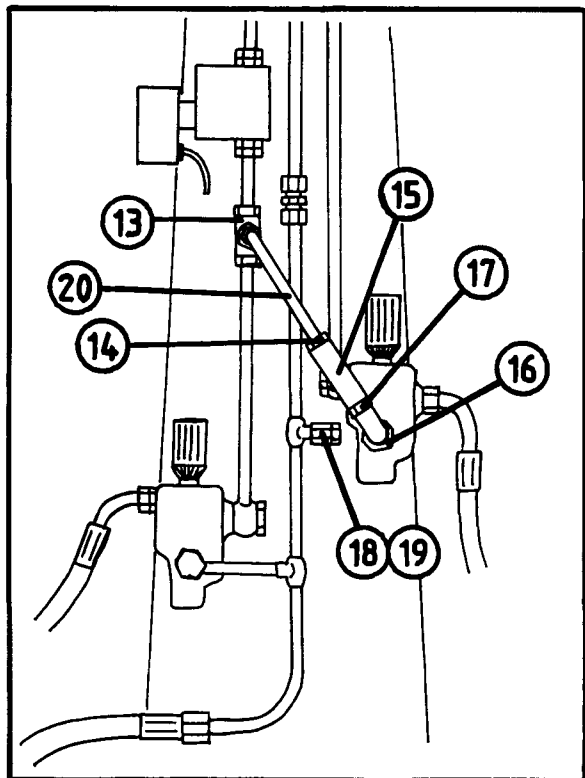

NORSE AUTO WRAP 1500 EH / 1504 EH

SPARE PARTS LIST

4-1

NORSE AUTO WRAP 1500 EH / 1504 EH

SPARE PARTS LIST

TUBES AND HOSES, UPPER FRAME

POS.	ART. NO.	NO:	TERM - TYPE - DIMENSION	(15EH 4-1)
1	34160137	1	Tube, (8mm)	
2	34160133	1	Tube, (10mm)	
3	34160130	1	Tube, (10mm)	
4	34160025	1	Tube, (8mm)	
5	34160131	1	Tube, (10mm)	
6	34160135	1	Tube, (12mm), (Cable tube)	
7	34160132	1	Tube, (10mm)	
8	34160138	1	Tube, (12mm)	
9	34110085	4	Screw, M6 x 35	
10	34260107	4	Top plate, double 6-12mm	
11	34260105	8	Clamp, double 10mm	
12	34061809	1	Fitting, 1/2" x 3/8"	

Machines with 75 cm prestretcher have some addition:

POS.	ART. NO.	NO:	TERM - TYPE - DIMENSION
13	34061898	1	T-piece, T-10-L
14	34061897	1	Fitting, GE-10 x 3/8"
15	34083300	1	Non-return valve, 3/8"
16	34061809	1	Fitting, 1/2" x 3/8"
17	34061300	1	Fitting 90°, 3/8"utv. x 3/8" swivel
18	34061815	1	Joint, G-12-L
19	34061968	1	Plug, PL-12-L
20	34160160	1	Tube, (10mm)