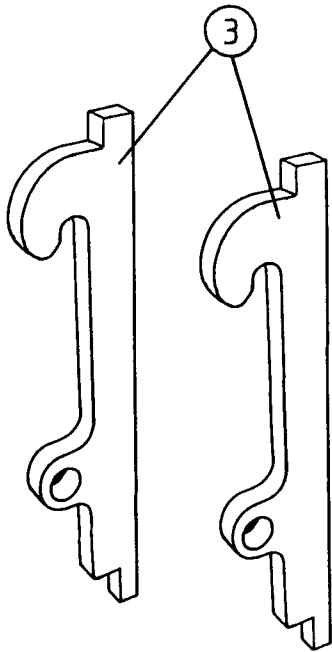

NORSE AUTO WRAP 1500 EH / 1504 EH

SPARE PARTS LIST

2-2

NORSE AUTO WRAP SPARE PARTS LIST

1500 EH / 1504 EH

FASTENING BRACKETS, FRONT LOADER

POS.	ART.NO.	NO:	TERM - TYPE - DIMENSION	(15EH 2-2)
1	34703805	1	Fastening bracet, VOLVO 621/641 (extra)	
2	34703806	1	Fastening bracet, VOLVO 4300 (extra)	
* 3	34660103	2	Fastening bracket, Ålø front loader	
* 4	34660101	2	Fastening bracket, Trima/Bergsjø front loader	

* Pos. 3 or 4 as standard. (In Scandinavian countries only)