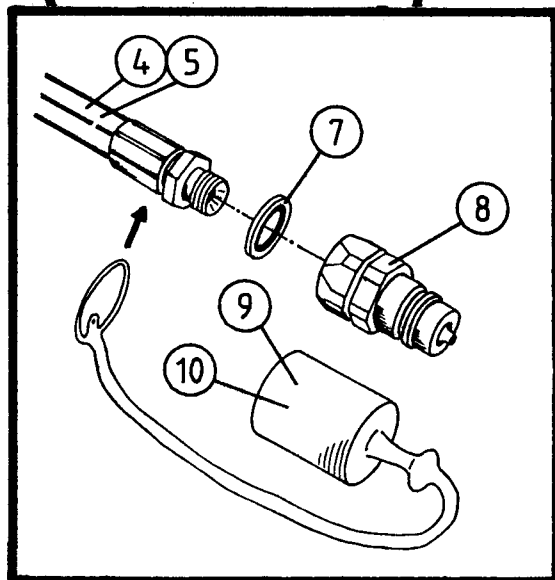

NORSE AUTO WRAP 1500 EH / 1504 EH

SPARE PARTS LIST

TUBES AND HOSES, UPPER FRAME

POS.	ART. NO.	NO:	TERM - TYPE - DIMENSION	(15EH 4-1)
1	34160137	1	Tube, (8mm)	
2	34160133	1	Tube, (10mm)	
3	34160130	1	Tube, (10mm)	
4	34160025	1	Tube, (8mm)	
5	34160131	1	Tube, (10mm)	
6	34160135	1	Tube, (12mm), (Cable tube)	
7	34160132	1	Tube, (10mm)	
8	34160138	1	Tube, (12mm)	
9	34110085	4	Screw, M6 x 35	
10	34260107	4	Top plate, double 6-12mm	
11	34260105	8	Clamp, double 10mm	
12	34061809	1	Fitting, 1/2" x 3/8"	

Machines with 75 cm prestretcher have some addition:

POS.	ART. NO.	NO:	TERM - TYPE - DIMENSION
13	34061898	1	T-piece, T-10-L
14	34061897	1	Fitting, GE-10 x 3/8"
15	34083300	1	Non-return valve, 3/8"
16	34061809	1	Fitting, 1/2" x 3/8"
17	34061300	1	Fitting 90°, 3/8"utv. x 3/8" swivel
18	34061815	1	Joint, G-12-L
19	34061968	1	Plug, PL-12-L
20	34160160	1	Tube, (10mm)

NORSE AUTO WRAP 1500 EH / 1504 EH

SPARE PARTS LIST

4-2