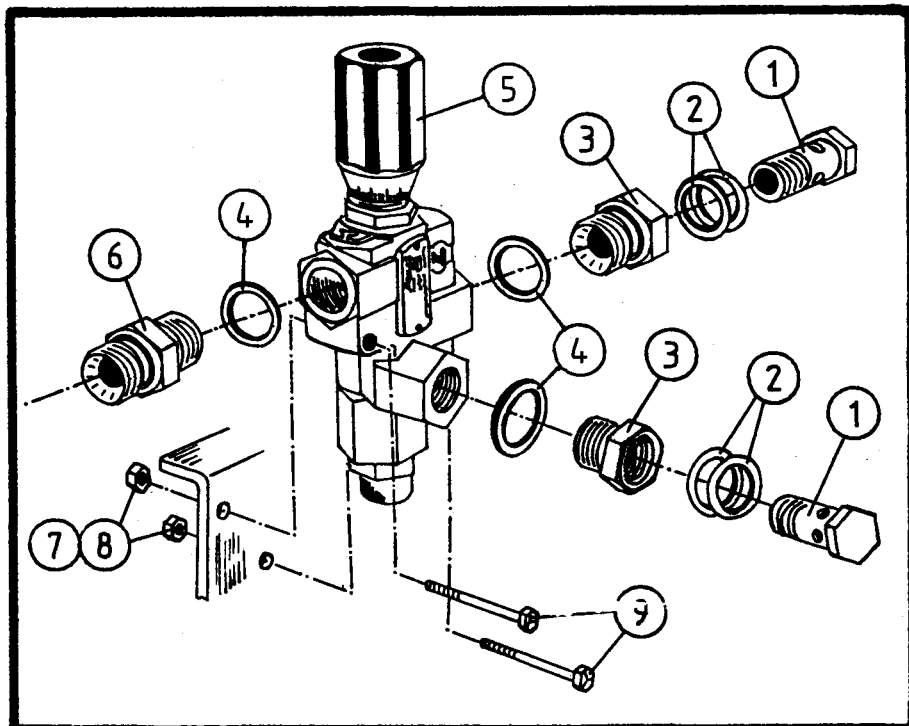

NORSE AUTO WRAP 1500 EH / 1504 EH

SPARE PARTS LIST

(8-3)

NORSE AUTO WRAP 1500 EH / 1504 EH

SPARE PARTS LIST

VOLUM CONTROL VALVES

POS.	ART.NO.	NO:	TERM - TYPE - DIMENSION	(15EH 8-3)
1	34061935	4	Screw, M16 x 1,5, for hose coupling	
2	34043500	8	Tightening ring, DKAZ M16	
3	34061943	4	O-nipple, 1/2" ext. x M16 x 1,5 int.	
4	34041800	6	Tightening ring, DKAZ 1/2"	
5	34085600	2	Volum control valve	
5b	34044032	-	Gasket set for volum control valve	
6	34061809	2	Fitting, 1/2" x 3/8"	
7	34302134	4	Washer, 6,4 x 20 x 2 mm	
8	34230300	4	Locking nut, M6	
9	34119009	4	Screw, M6 x 45