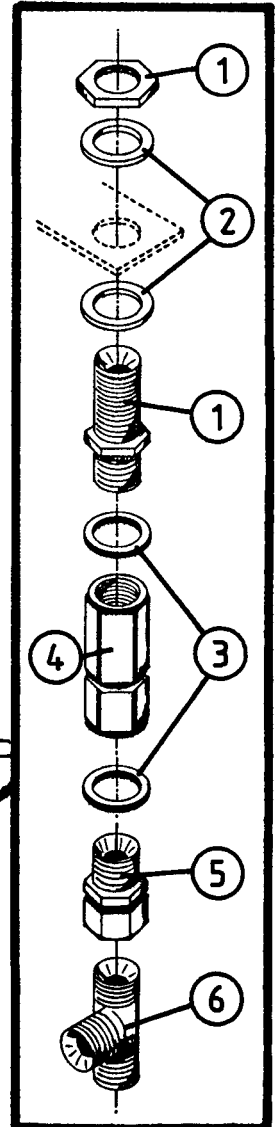

NORSE AUTO WRAP 1500 EH / 1504 EH

SPARE PARTS LIST

4-3

NORSE AUTO WRAP SPARE PARTS LIST

1500 EH / 1504 EH

TUBES AND HOSES, MAIN FRAME

POS.	ART. NO.	NO:	TERM - TYPE - DIMENSION	(15EH 4-3)
1	34061934	1	Fitting, 1/2"	
2	34301200	2	Washer, 21 x 37 x 3 mm	
3	34041800	2	Tightening ring, DKAZ 1/2"	
4	34082900	1	No return valve, 1/2"	
5	34061868	1	O-fitting, 1/2" external x 1/2" w/swivel	
6	34061874	1	T-piece, 1/2" external	
* 7	34051772	1	Hose, 3/8" x 370 mm	
* 8	34051769	1	Hose, 1/2" x 2m	
* 9	34051770	1	Hose, 1/2" x 1,5m	
* 10	34051773	1	Hose, 3/8" x 370 mm	
11	34160126	1	Tube, (10mm), (not for 1504)	
12	34051810	1	Hose, 1/4" x 550 mm	
13	34051809	3	Hose, 1/4" x 600 mm	
14	34051811	2	Hose, 1/4" x 530 mm	
15	34160120	1	Tube, (12mm)	
16	34160121	1	Tube, (12mm)	
* 17	34051778	1	Hose, 1/2" x 535 mm	
18	34160123	1	Tube, (12mm)	
19	34260109	4	Tube holder, single 12mm	
20	34260108	2	Top-plate, single 6 - 12 mm	
21	34119001	2	Screw, M6 x 30	
22	34119046	2	Screw, M6 x 55	
23	34260106	2	Tube holder, single 10mm	
24	34260114	2	Tube holder, single 22mm	
25	34260115	1	Top-plate, single 22mm	
26	34119051	2	Screw, M6 x 40	
27	34061809	1	Fitting, 1/2" x 3/8"	
28	34060100	1	Fitting, 3/8" x 3/8"	

* Also on page 4-2.