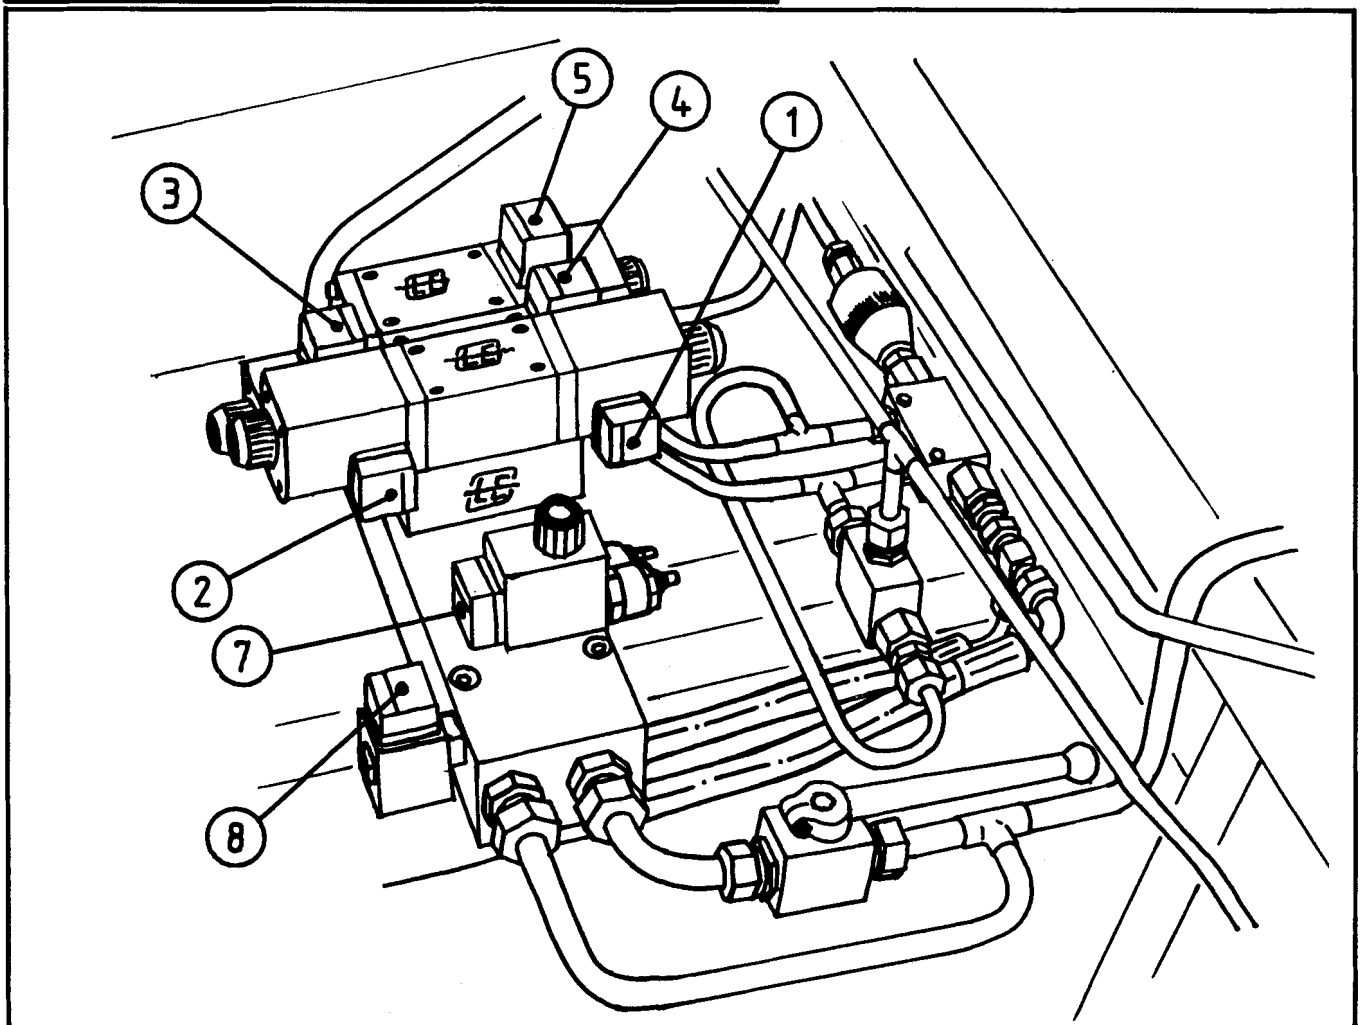

NORSE AUTO WRAP 1500 EH / 1504 EH

SPARE PARTS LIST

SUPPORT ROLLER

POS.	ART.NO.	NUMBER	TERM - TYPE - DIMENSION	(15EH 6-6)
		1500 1504		
1	34230900	4	8	Locking nut, M10
2	34350600	2	2	Bearing casing
3	34110016	4	8	Screw, M10 x 40
4	34360503	2	2	Bearing sleeve
5	34340110	1	1	Support roller
6	34302122	8	16	Washer, M10
7	34611373	-	2	Distance bracket