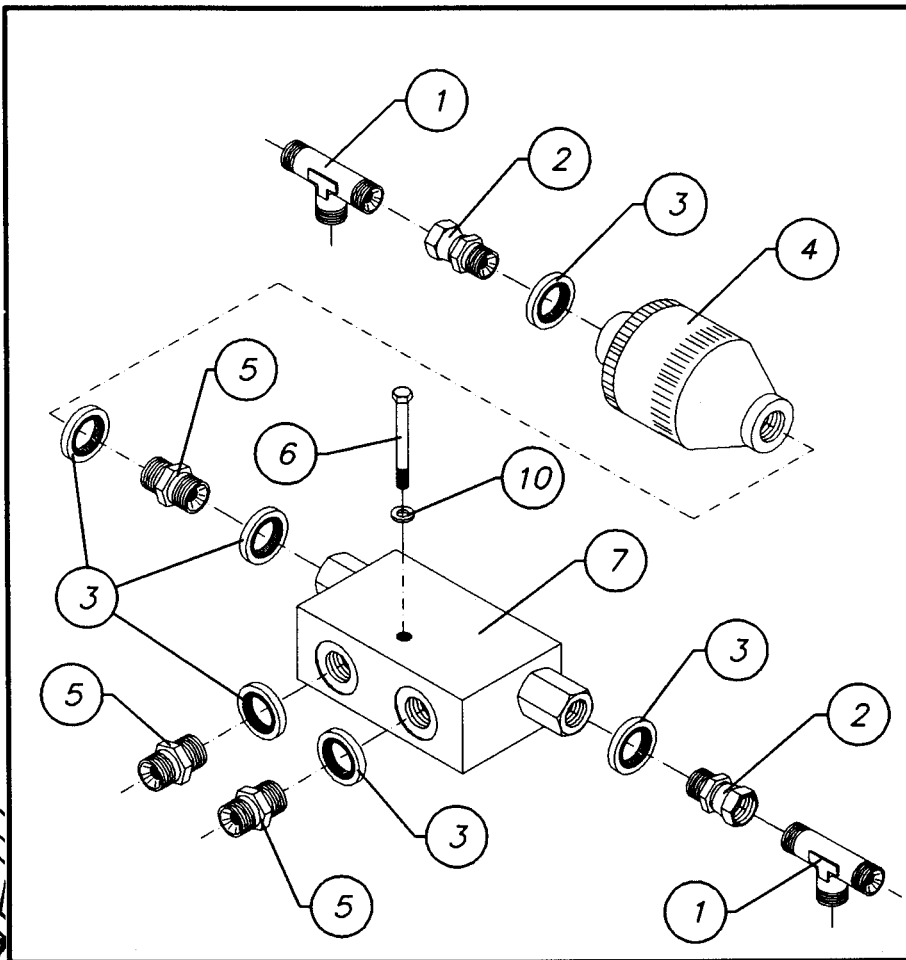

NORSE AUTO WRAP 1500 EH / 1504 EH

SPARE PARTS LIST

8-6

NORSE AUTO WRAP SPARE PARTS LIST

1500 EH / 1504 EH

DIFFERENT VALVES, 1500

POS.	ART. NO.	NO:	TERM - TYPE - DIMENSION	(15EH 8-6)
1	34061944	2	T-piece, 1/4" ext.	
2	34061866	2	Fitting, 1/4" ext. x 1/4" w/swivel	
3	34041600	6	Tightening ring, DKAZ 1/4"	
4	34085500	1	Choker/non-return valve, 1/4"	
5	34061803	6	Fitting, 1/4" x 1/4"	
6	34119007	1	Screw, M5 x 35	
7	34082100	1	Double pilot, non-return valve, Fimma BP2/07	
8	34085900	1	Ball valve, M18 x 1.5	
9	34087517	1	Shuttle valve, VS-06	
10	34311102	1	Spring washer, 5 mm	
11	34041000	3	Copper packing, 1/4"