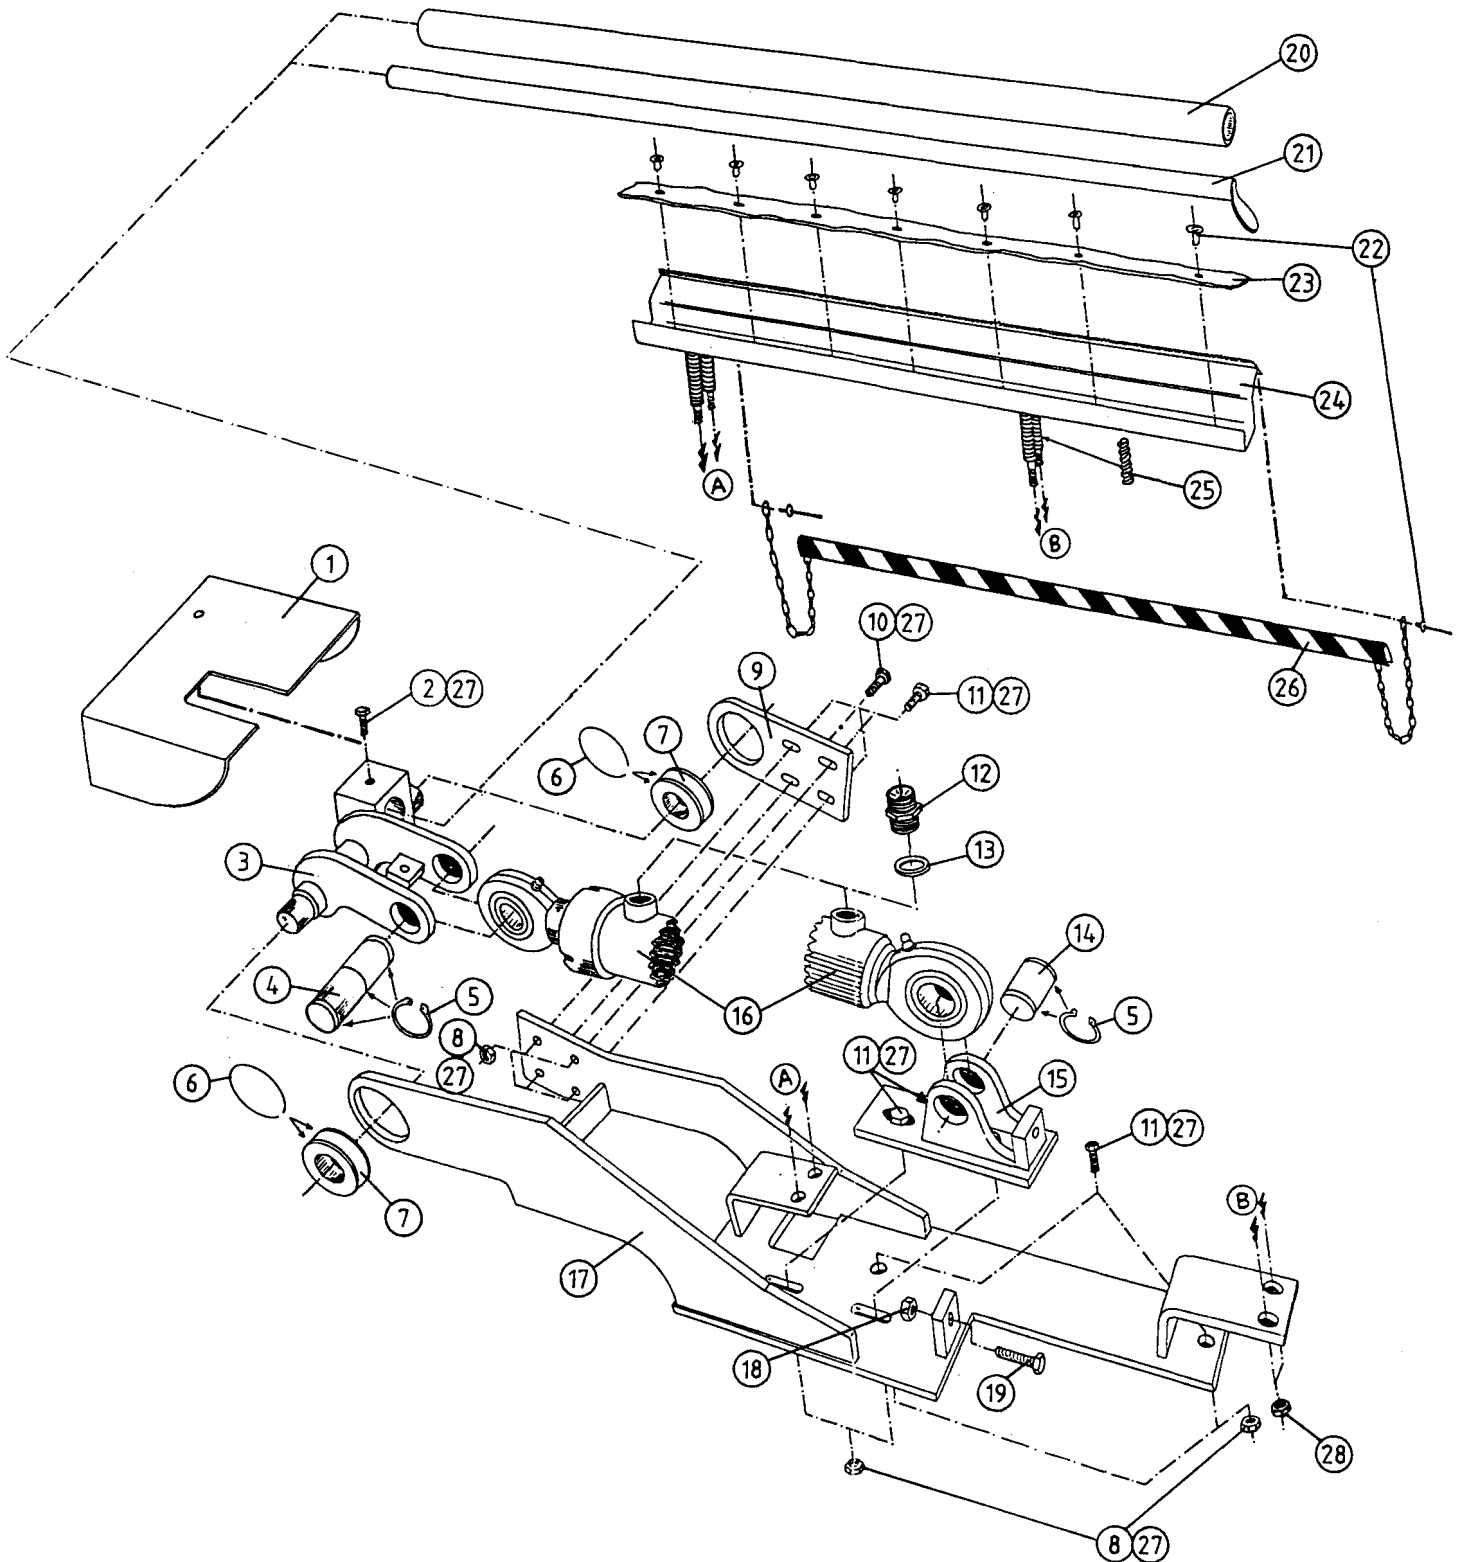

NORSE AUTO WRAP 1500 EH/1504 EH

SPARE PARTS LIST

5-1

NORSE AUTO WRAP 1500 EH / 1504 EH

SPARE PARTS LIST

CUTTER

POS.	ART.NO.	NO:	TERM - TYPE - DIMENSION	(15EH 5-1)
	34920529		Cutter compl. (1990) EH	
1	34851203	1	Joint cover	
2	34119017	1	Screw, M8 x 16	
3	34920524	1	Knife shaft	
4	34105632	1	Bolt for cylinder, 25 x 69 mm	
5	34240704	4	Locking ring, A-25	
6	34240709	4	Tracing ring, INA	
7	34320510	2	Bearing, INA - BE 20	
8	34230500	6	Locking nut, M8	
9	34920527	1	Fastening ear	
10	34110001	1	Screw, M8 x 35	
11	34112700	7	Screw, M8 x 30	
12	34061800	2	Fitting, 1/4" x M16 x 1,5	
13	34043500	2	Tightening ring, DKAZ M16	
14	34105631	1	Bolt for cylinder, 25 x 52 mm	
15	34920525	1	Fastening bracket for cylinder	
16a	34001111	1	Cutter cylinder, 40/20 x 125, (93-)	
16b	34001102	1	Cutter cylinder, 40/20 x125 UNI, (-93)	
16c	34043800	1	Gasket set for cylinder, 40/20 UNI, (-93)	
17	34920526	1	Mounting bracket	
18	34230400	1	Nut, M8	
19	34110003	1	Screw, M8 x 45	
20	34480009	1	Plastic sleeve	
21	34611326	1	Cutter arm, (plastic tail) (from 1990)	
22	34150002	9	Poprivet, 4,8 x 17 mm	
23	34450410	1	Rubber strip	
24	34920585	1	Cutter, lower part, (93-)	
25	34430301	4	Danly spring	
26	34851205	1	Cover for cutter	
27	34302121	21	Washer, M8	
28	34230900	4	Locking nut, M10