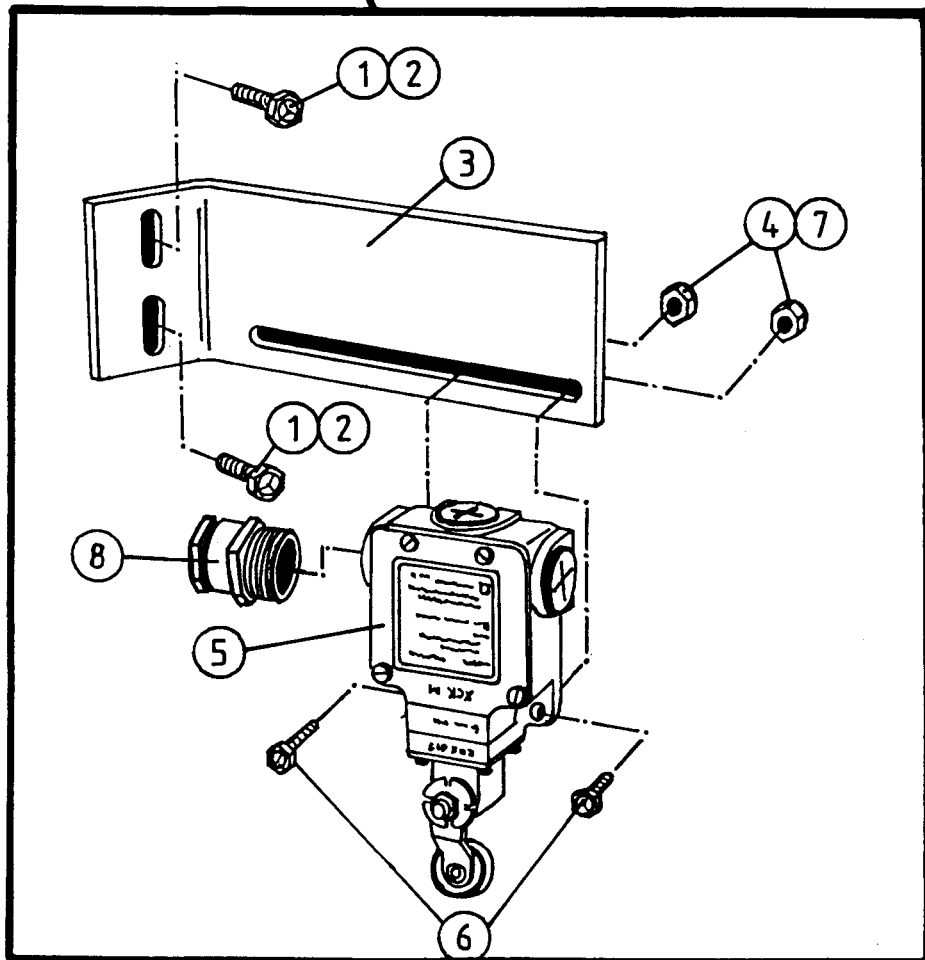

NORSE AUTO WRAP 1500 EH / 1504 EH

SPARE PARTS LIST

7-2

NORSE AUTO WRAP 1500 EH / 1504 EH

SPARE PARTS LIST

ROTATION COUNTER

POS.	ART.NO.	NO:	TERM - TYPE - DIMENSION	(15EH 7-2)
1	34230300	2	Locking nut, M6	
2	34302120	2	Washer, M6	
3	34680016	1	Switch bracket	
4	34230100	2	Locking nut, M5	
5	34950154	1	Limit switch, XCK - M115	
6	34119029	2	Screw, M5 x 20	
7	34302136	2	Washer, 5,3 x 15 x 1,25 mm	
8	34950155	1	PG Nippel, PG-11