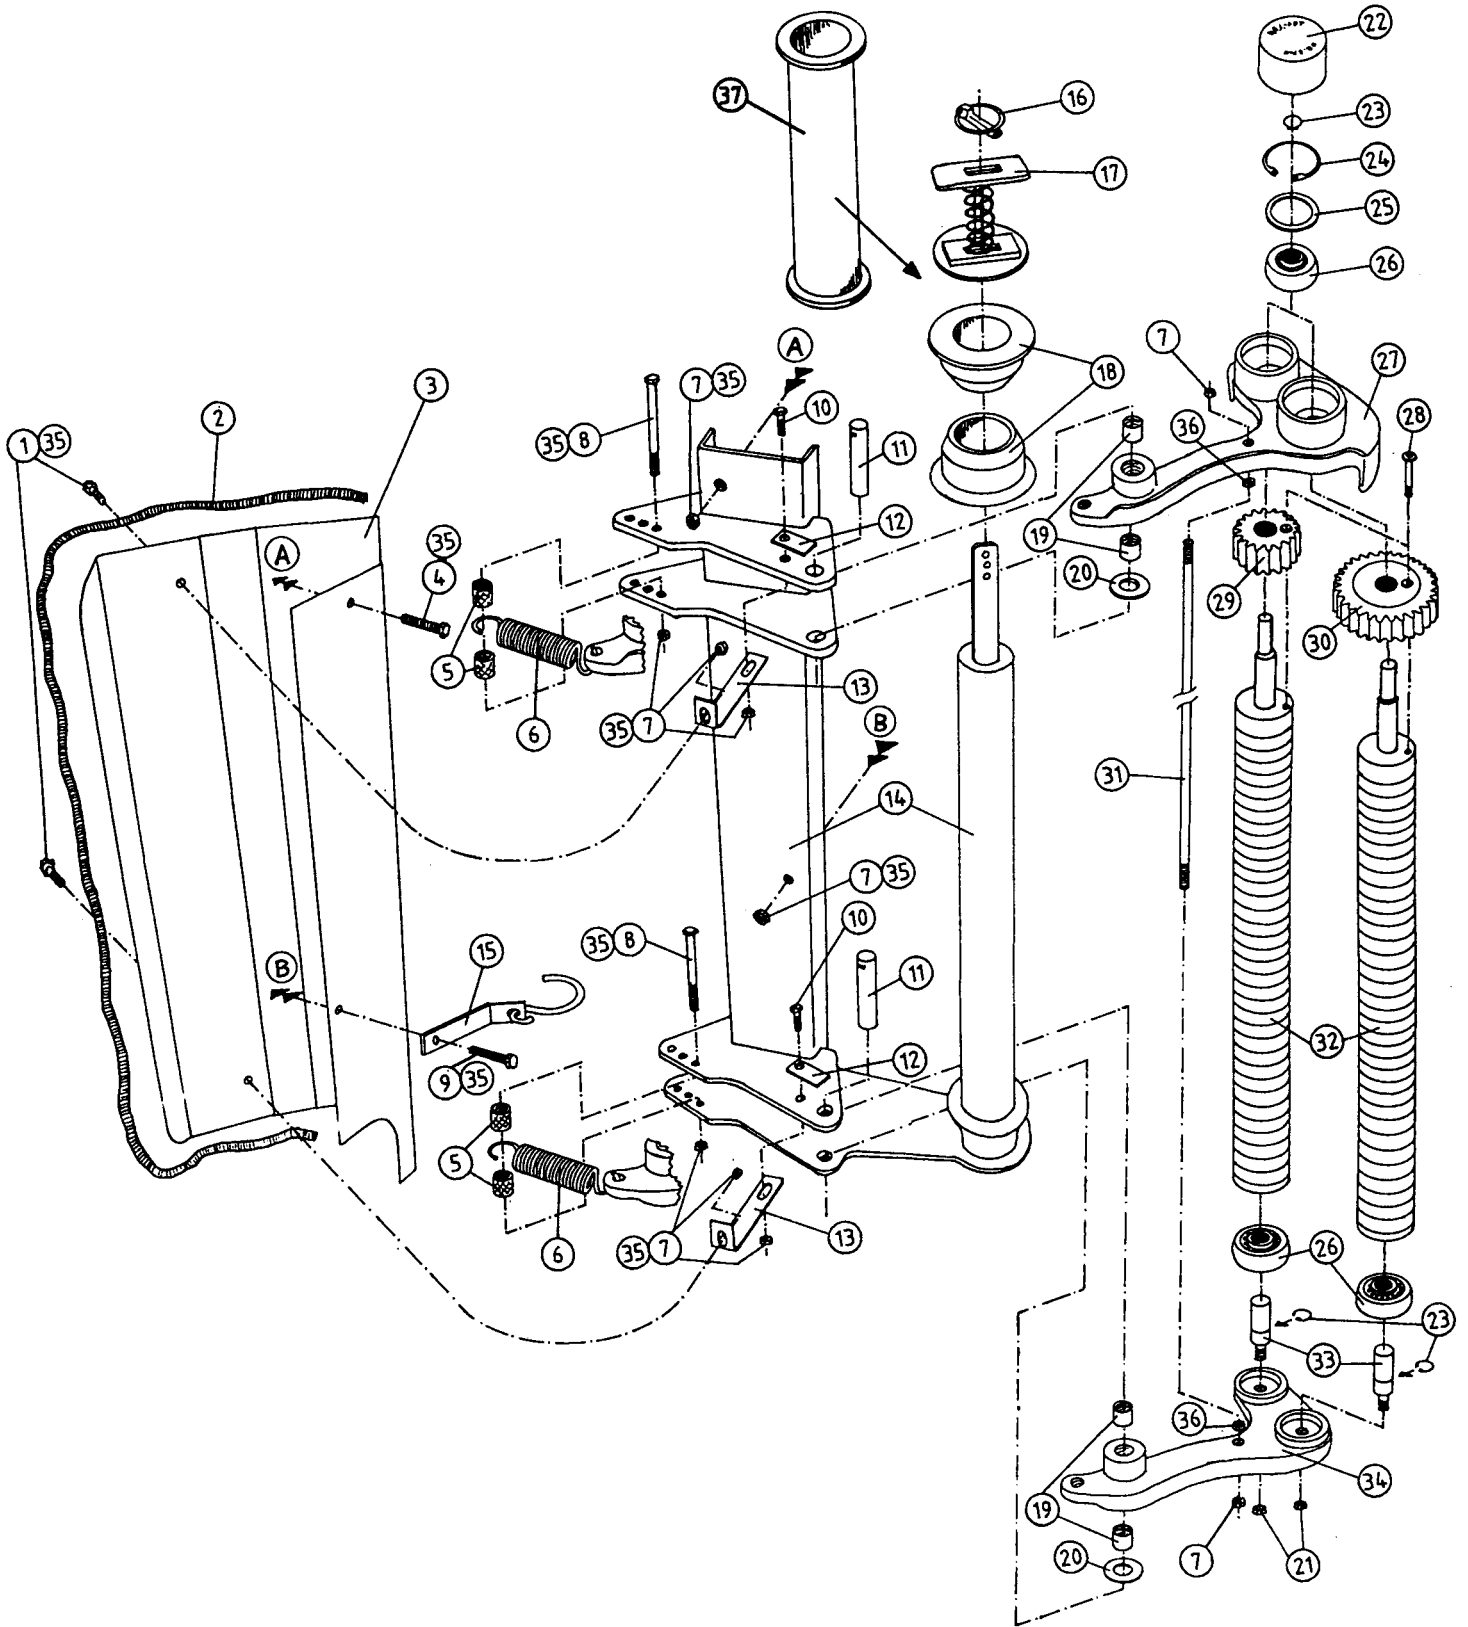

NORSE AUTO WRAP 1500 EH / 1504 EH

SPARE PARTS LIST

(3-1)

NORSE AUTO WRAP SPARE PARTS LIST

1500 EH / 1504 EH

PRESTRETCHER, 50 cm and 75 cm (*)

POS.	ART. NO.	NO:	TERM - TYPE - DIMENSION	(15EH 3-1)
	34920516	1	Prestretcher, 50 cm, compl. (without cover and hook)	
*	34920593	1	Prestretcher, 75 cm, compl. (without cover and hook)	
	34480011	-	Film roll for Auto Wrap, 50 cm	
*	34480028	-	Film roll for Auto Wrap, 75 cm	
1	34116900	2	Screw, M8 x 20	
2a	34470000	1	Covering strip, 1,7m	
* 2b	34470005	1	Covering strip, 1,95 m	
3a	34851202	1	Cover, 50 cm	
* 3b	34851229	1	Cover, 75 cm	
4	34110100	1	Screw, M8 x 60	
5	34460102	4	Plastic sleeve, $\varnothing$ 8/10 x 24 mm	
6	34430300	2	Spring	
7	34230500	10	Locking nut, M8	
8	34110007	2	Screw, M8 x 80	
9	34110005	1	Screw, M8 x 65	
10	34110000	2	Screw, M8 x 25	
11	34105627	2	Jointing bolt	
12	34680010	2	Locking piece	
13	34920517	2	Supporting rail	
14a	34670108	1	Holder, 50 cm	
* 14b	34920582	1	Holder, 75 cm	
15	34660104	1	Hook	
16	34200000	1	Linch pin, $\varnothing$ 6 mm	
17	34430302	1	Top spring	
18	34480004	2	Docking sleeve	
19	34320505	4	Casing, $\varnothing$ 15/17 x 25 mm	
20	34320506	2	Distance ring, $\varnothing$ 32/18 x 1,5 mm	
21	34230900	2	Locking nut, M10	
22	34450411	2	Cap, DBI-DUT 57-M	
23	34240706	4	Locking ring, A 15	
24	34240400	2	Locking ring, I 47	
25	34920512	4	Supporting ring, 36,7 x 46 x 2 mm	
26a	34320507	4	Bearing, INA RABR - B 15/47	
26b	34321506	4	Rubber-ring for bearing	
27	34611320	1	Upper link arm	
28	34119013	2	Set screw, M6 x 40	
29	34090126	1	Sprocket, 19 - 3	
30	34090125	1	Sprocket, 29 - 3	
31a	34920506	1	Bar, $\varnothing$ 8 x 635 mm	
* 31b	34920592	1	Bar, $\varnothing$ 8 x 885 mm	
32a	34340103	2	Spanner, (Stretchroller), 50 cm	
* 32b	34340119	2	Spanner, (Stretchroller), 75 cm	
33	34130210	2	Bearing shaft	
34	34611321	1	Lower link arm	
35	34302121	14	Washer, M8	
36	34230400	2	Nut, M8	
* 37	34920594	1	Distance sleeve for 50 cm film on a 75 cm prestretcher	
* With 75 cm prestretcher, an extra tubeset has to be mounted. (see Chap. 4-1).