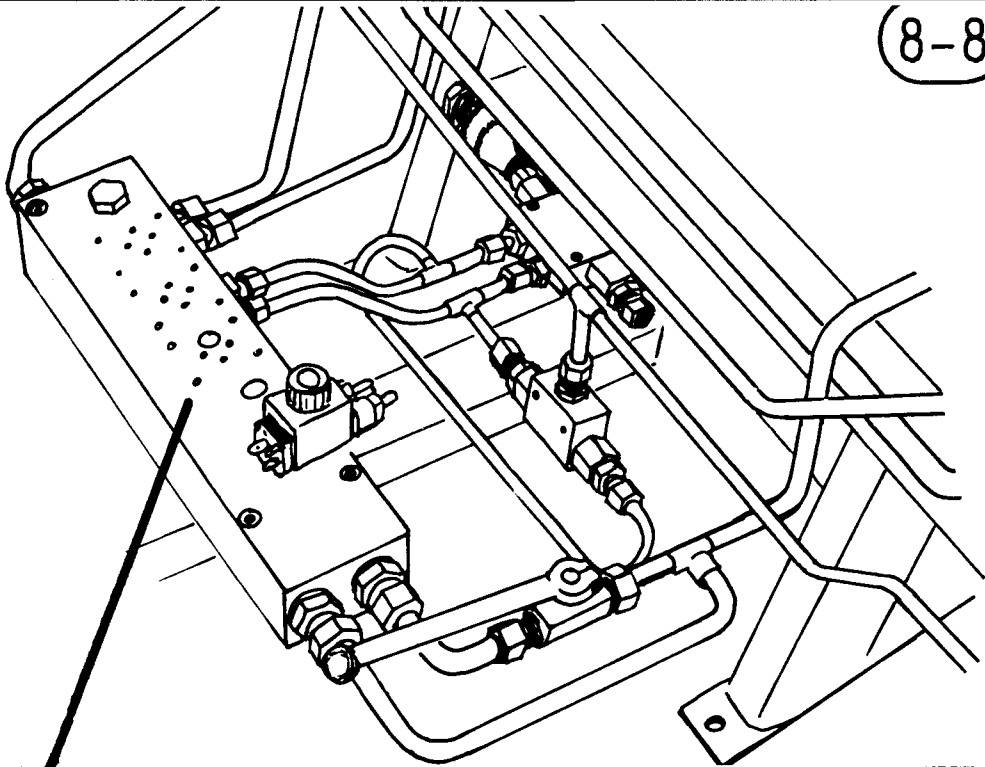

NORSE AUTO WRAP SPARE PARTS LIST

1500 EH / 1504 EH

DIFFERENT VALVES, 1504

POS.	ART.NO.	NO:	TERM - TYPE - DIMENSION	(15EH 8-7)
1	34061944	2	T-piece, 1/4" ext.	
2	34061866	2	Fitting, 1/4" ext. x 1/4" w/swivel	
3	34041600	12	Tightening ring, DKAZ 1/4"	
4	34085500	1	Choker/non-return valve, 1/4"	
5	34061803	3	Fitting, 1/4" x 1/4"	
6	34119007	1	Screw, M5 x 35	
7	34082100	2	Double pilot, non-return valve, Fimma BP2/07	
8	34085900	1	Ball valve, M18 x 1,5	
9	34061964	1	Fitting, M18x1,5 x 1/4"	
10	34311102	1	Washer, 5mm	
11	34041000	1	Copper packing, 1/4"	
12	34061965	1	T-piece, 1/4" ext. + 1 w/swivel	
13	34061805	6	Ansatsnippel, 3/8" x 1/4"	
14	34087517	1	Shuttle valve, VS-06	
15	34044045	1	Copper packing, M18	
16	34061885	1	Blind-plug, 1/4"	
17	34087545	1	Squeeze valve, compl.	
18	34041800	4	Tightening ring, DKAZ, 1/2"	
19	34061943	2	Fitting, 1/2" ext. x M16x1,5 int.	
20	34043500	4	Tightening ring, DKAZ, M16	
21	34061935	2	Screw, M16 x 1,5 for hose coupling	
22	34061809	1	Fitting, 1/2" x 3/8"	
23	34087546	1	Squeeze valve, 4H410, adjustable	
24	34044046	-	O-ring set for 4H410	
25	34061886	1	Blind-plug, 3/8"	
26	34041700	1	Tightening ring, DKAZ, 3/8"	
27	34061963	1	Accumulator, H 350 R	
28	34260206	1	Hose clamp, 77-95 mm	
29	34230100	2	Locking nut, M5	

NORSE AUTO WRAP 1500 EH / 1504 EH

SPARE PARTS LIST

8-8