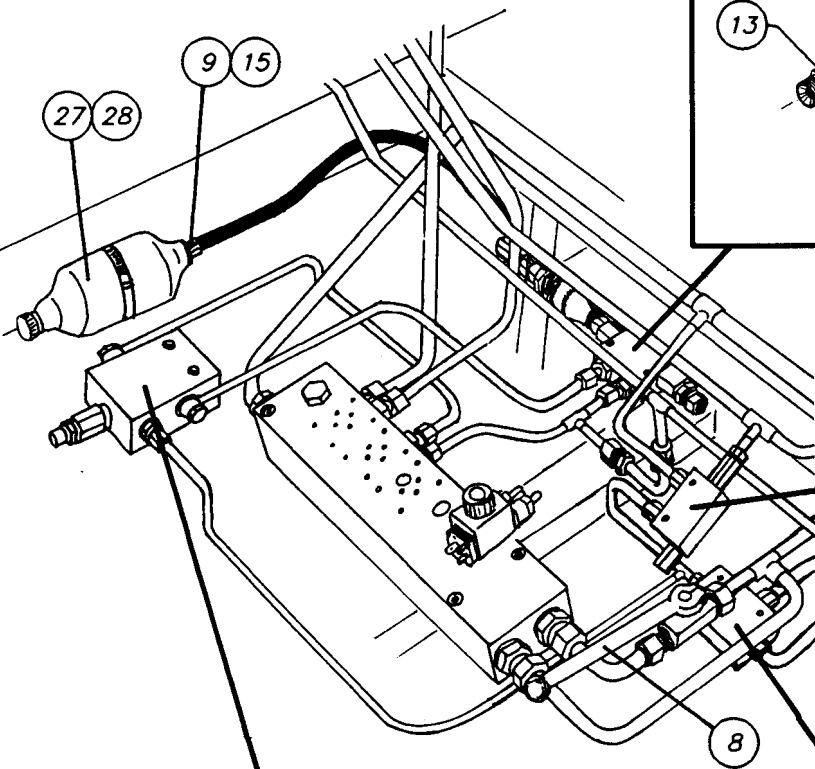

NORSE AUTO WRAP 1500 EH / 1504 EH

SPARE PARTS LIST

8-7

NORSE AUTO WRAP SPARE PARTS LIST

1500 EH / 1504 EH

DIFFERENT VALVES, 1504

POS.	ART.NO.	NO:	TERM - TYPE - DIMENSION	(15EH 8-7)
1	34061944	2	T-piece, 1/4" ext.	
2	34061866	2	Fitting, 1/4" ext. x 1/4" w/swivel	
3	34041600	12	Tightening ring, DKAZ 1/4"	
4	34085500	1	Choker/non-return valve, 1/4"	
5	34061803	3	Fitting, 1/4" x 1/4"	
6	34119007	1	Screw, M5 x 35	
7	34082100	2	Double pilot, non-return valve, Fimma BP2/07	
8	34085900	1	Ball valve, M18 x 1,5	
9	34061964	1	Fitting, M18x1,5 x 1/4"	
10	34311102	1	Washer, 5mm	
11	34041000	1	Copper packing, 1/4"	
12	34061965	1	T-piece, 1/4" ext. + 1 w/swivel	
13	34061805	6	Ansatsnippel, 3/8" x 1/4"	
14	34087517	1	Shuttle valve, VS-06	
15	34044045	1	Copper packing, M18	
16	34061885	1	Blind-plug, 1/4"	
17	34087545	1	Squeeze valve, compl.	
18	34041800	4	Tightening ring, DKAZ, 1/2"	
19	34061943	2	Fitting, 1/2" ext. x M16x1,5 int.	
20	34043500	4	Tightening ring, DKAZ, M16	
21	34061935	2	Screw, M16 x 1,5 for hose coupling	
22	34061809	1	Fitting, 1/2" x 3/8"	
23	34087546	1	Squeeze valve, 4H410, adjustable	
24	34044046	-	O-ring set for 4H410	
25	34061886	1	Blind-plug, 3/8"	
26	34041700	1	Tightening ring, DKAZ, 3/8"	
27	34061963	1	Accumulator, H 350 R	
28	34260206	1	Hose clamp, 77-95 mm	
29	34230100	2	Locking nut, M5