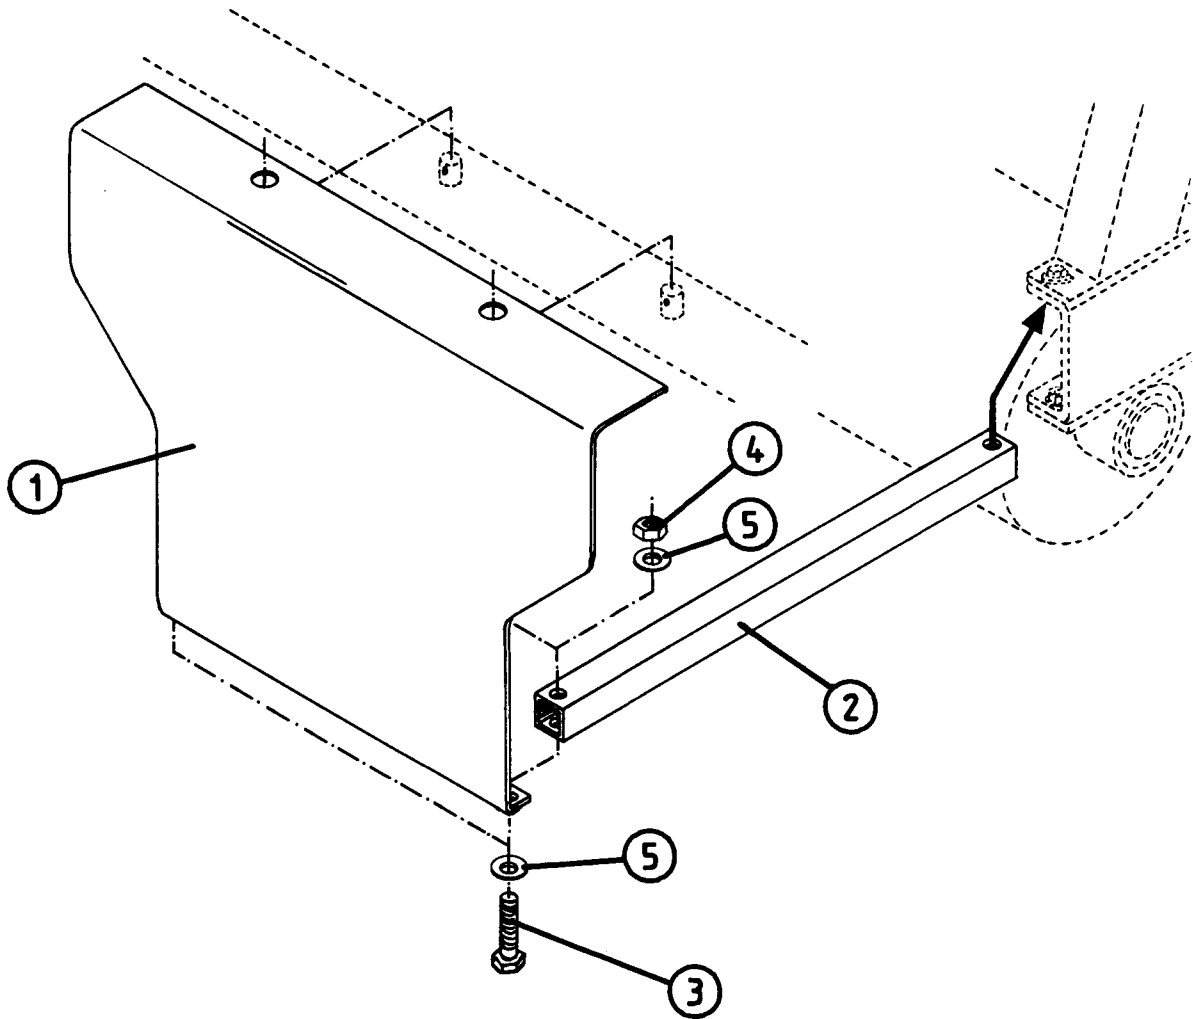

NORSE AUTO WRAP 1500 EH / 1504 EH

SPARE PARTS LIST

SUPPORT ROLLERS

POS.	ART. NO.	NO:	TERM - TYPE - DIMENSION	(15EH 6-1)
1	34230900	4	Locking nut, M10	
2	34302122	4	Washer, M10	
3	34302125	4	Washer, M16	
4	34320515	4	Ball bearing, 6003 2 RS	
5	34340107	2	Support roller	
6	34130213	2	Shaft for roller	
7	34680034	1	Support roller bracket	
8	34200100	2	Linch pin, 6 mm	
9	34110015	2	Screw, M10 x 25	
10	34310500	2	Spring washer, M10	

NORSE AUTO WRAP 1500 EH / 1504 EH

SPARE PARTS LIST

6-2