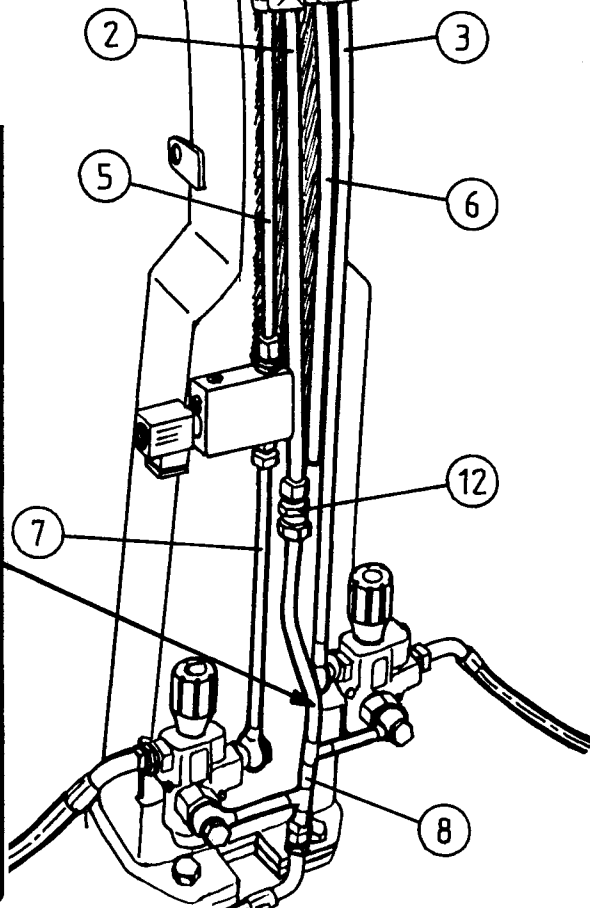

NORSE AUTO WRAP 1500 EH / 1504 EH

SPARE PARTS LIST

4-1

NORSE AUTO WRAP 1500 EH / 1504 EH

SPARE PARTS LIST

TUBES AND HOSES, UPPER FRAME

POS.	ART. NO.	NO:	TERM - TYPE - DIMENSION	(15EH 4-1)
1	34160137	1	Tube, (8mm)	
2	34160133	1	Tube, (10mm)	
3	34160130	1	Tube, (10mm)	
4	34160025	1	Tube, (8mm)	
5	34160131	1	Tube, (10mm)	
6	34160135	1	Tube, (12mm), (Cable tube)	
7	34160132	1	Tube, (10mm)	
8	34160138	1	Tube, (12mm)	
9	34110085	4	Screw, M6 x 35	
10	34260107	4	Top plate, double 6-12mm	
11	34260105	8	Clamp, double 10mm	
12	34061809	1	Fitting, 1/2" x 3/8"	

Machines with 75 cm prestretcher have some addition:

POS.	ART. NO.	NO:	TERM - TYPE - DIMENSION
13	34061898	1	T-piece, T-10-L
14	34061897	1	Fitting, GE-10 x 3/8"
15	34083300	1	Non-return valve, 3/8"
16	34061809	1	Fitting, 1/2" x 3/8"
17	34061300	1	Fitting 90°, 3/8"utv. x 3/8" swivel
18	34061815	1	Joint, G-12-L
19	34061968	1	Plug, PL-12-L
20	34160160	1	Tube, (10mm)