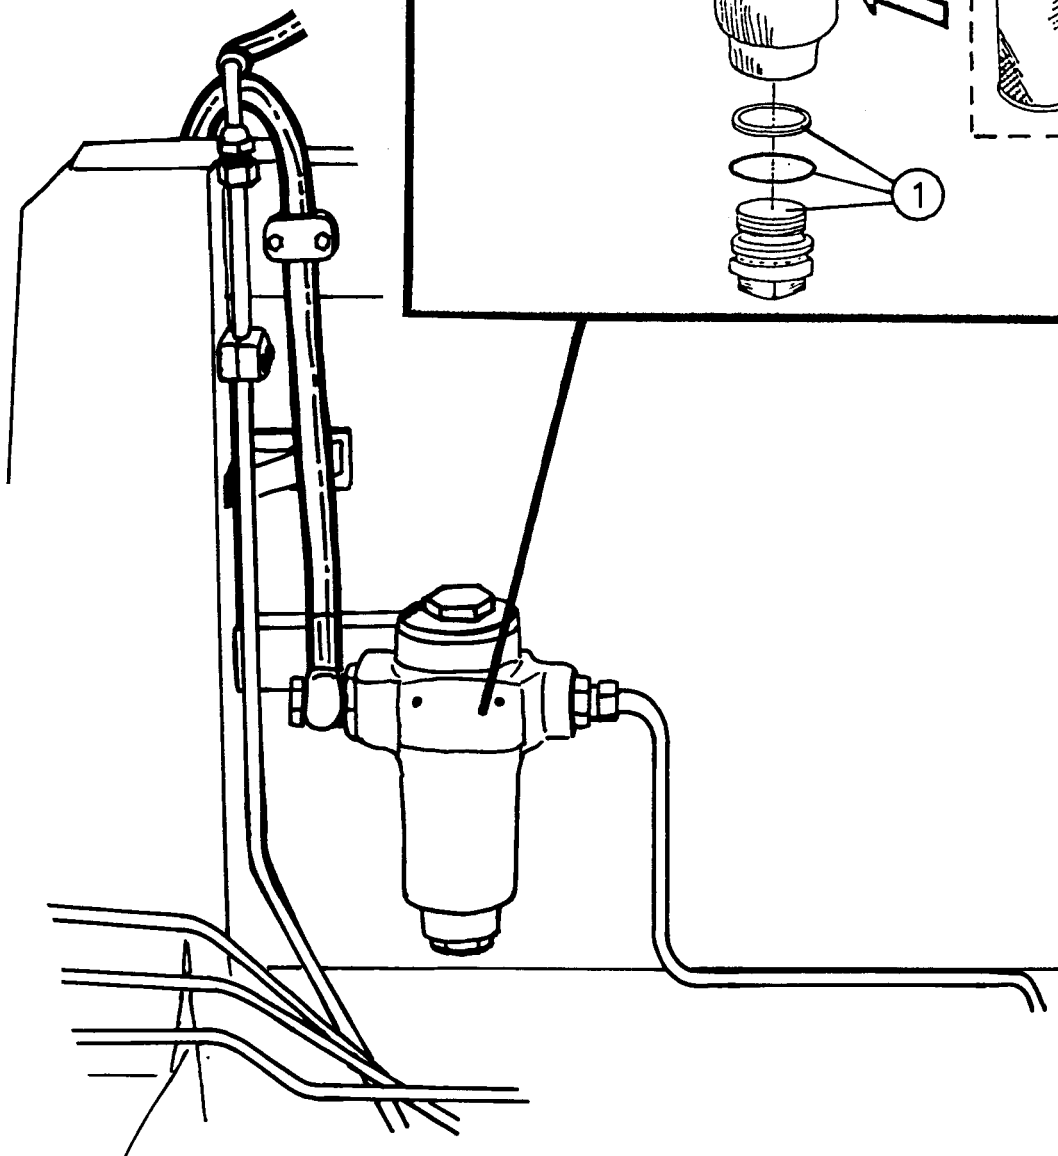

NORSE AUTO WRAP 1500 EH / 1504 EH

SPARE PARTS LIST

WIDTH CYLINDERS

POS.	ART.NO.	NO:	TERM - TYPE - DIMENSION	(15EH 8-4)
1	34119017	4	Screw, M8 x 16	
2	34310400	4	Spring washer, 8 mm	
3	34680011	2	Locking piece	
4	34061803	4	Fitting, 1/4" x 1/4"	
5	34041600	4	Tightening ring, DKAZ 1/4"	
6	34220300	2	Split pin, 8 x 40 mm	
7	34105626	2	Cylinder bolt, $\varnothing$25 x 76 mm	
8a	34001108	2	Cylinder for width, 70/40 UNI, (93-)	
8b	34044014	-	Gasket set for cylinder, 70/40 UNI	
9	34100800	2	Cylinder bolt, $\varnothing$25 x 145 mm	

NORSE AUTO WRAP 1500 EH / 1504 EH

SPARE PARTS LIST

8-5